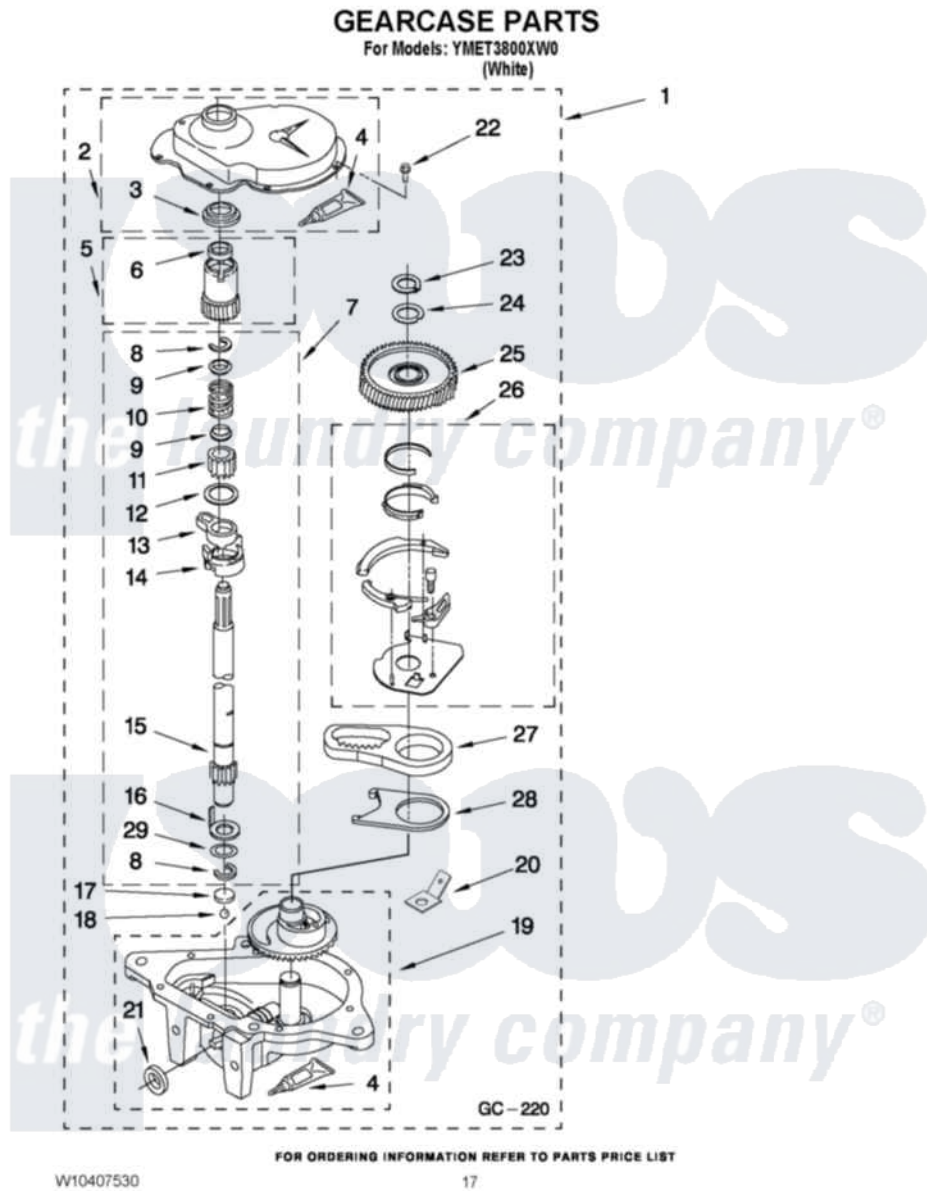

Maytag YMET3800XW0 11 - GEARCASE PARTS

Maytag [Residential Maytag YMET3800XW0 Washer/Dryer Parts](#) Parts Diagram 11 - GEARCASE PARTS
Click on the part number to view part

Item	Original Part Number	Replaced By	Status	Part Description
1	8532118	3360629		Gearcase
2	285202			Cover, Gearcase
3	3349985			Seal, Gearcase Cover
4	285195			Sealer Sealer, Gasket
5	63320	285362		Gear and Pinion
6	356427			Seal, Spin Pinion
7	389387			Shaft, Agitator
8	90369		Not Available	Ring, Retaining (2)
9	62677			Retainer, Spring
10	62676			Spring, Agitator
11	63273	285509		Shaft, Agitator
12	62619			Washer, Agitator Gear
13	62580	285206		Cam-Agitator
14	62581	285206		Cam-Agitator
15	285509			Shaft, Agitator
16	62618			Washer, Cam Thrust

17	16018	285205	Bearing
18	85529	285205	Bearing
19	389230	285515	Gearcase
20	3949116	Not Available	BLOCK TAB, TERMINAL
21	285352		Seal Kit, Thrust Plug
22	3351614		Screw, Gearcase Cover Mounting
23	3362552	285765	Ring-Retrn
24	285735	285766	Washer Kit, Thrust
25	62570	285362	Gear and Pinon
26	388253	999516	Shelf-Glas
27	3349296	8546456	Rack, Connecting
28	62621		Actuator, Shift
29	388815		Washer, Intermediate 1 3976263 Miscellaneous Parts Bag 2 3976300 Washer, Inlet Hose 3 3366913 Clamp, Hose