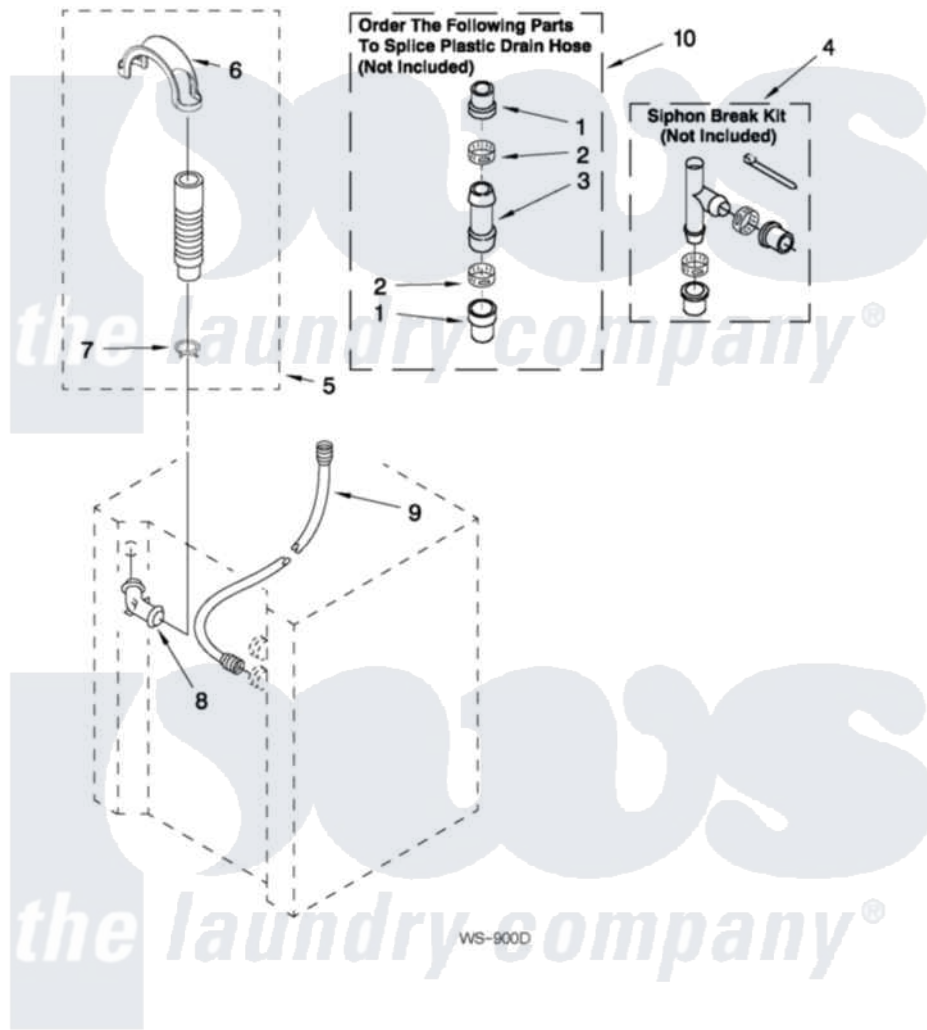

WATER SYSTEM PARTS

For Models: YMET3800XW0
(White)

W10407530

FOR ORDERING INFORMATION REFER TO PARTS PRICE LIST

19

Maytag [Residential Maytag YMET3800XW0 Washer/Dryer Parts](#) Parts Diagram 13 - WATER SYSTEM PARTS
Click on the part number to view part

Item	Original Part Number	Replaced By	Status	Part Description
1	285321			Water System Parts
2	65349	285655		Clamp, Hose
3	16272			Connector, Straight
NI	285320			Water System Parts
5	661575	285664		Hose
"	W10108350			Hose, Corrugated Plastic Drain
NI	661577	285666		Hose
6	8577378			U-Bend, Drain Hose
7	3357331			Clamp, Drain
8	356739	8557915		Connector, Hose
9	3354858	89503		Hose-Inlet
10	285442			Water System Parts