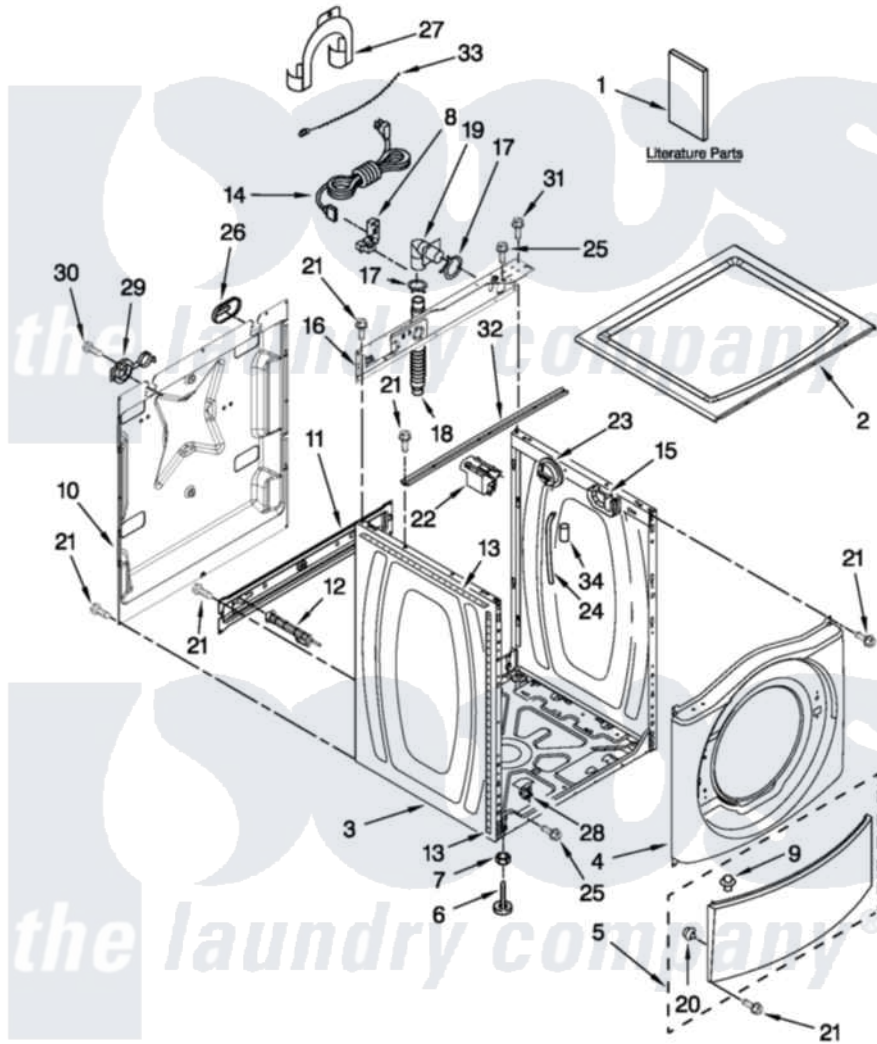

Maytag YMHWE201YW00 01 - TOP AND CABINET PARTS

MAYTAG

TOP AND CABINET PARTS

For Model: YMHWE201YW00
(White)

AUTOMATIC
WASHER

FOR ORDERING INFORMATION REFER TO PARTS PRICE LIST

3-12 Printed in U.S.A. (JLP)(bay)

1

Part No. W10493153 Rev. A

Maytag Residential Maytag YMHWE201YW00 Washer Parts Parts Diagram 01 - TOP AND CABINET PARTS

Click on the part number to view part

Item	Original Part Number	Replaced By	Status	Part Description
1	W10408696		Not Available	INSTALLATION INSTRUCTIONS
"	W10484488		Not Available	USE & CARE GUIDE
"	W10385295		Not Available	TECH SHEET
2	W10303994			Top
3	W10410294			Cabinet
4	W10306505			Panel, Front
5	8540664			Toe Panel
6	W10245373			Foot, Leveling
7	3359452			Nut, Lock
8	W10110676	8182635		Strain Relief
9	8518891			Rivet
10	W10258341			Panel, Rear
11	W10189657			Brace, Transport
12	W10251449	W10285622		Bolt
13	8318396			Foam-Seal
14	W10205500	W10205499		Cord, Power