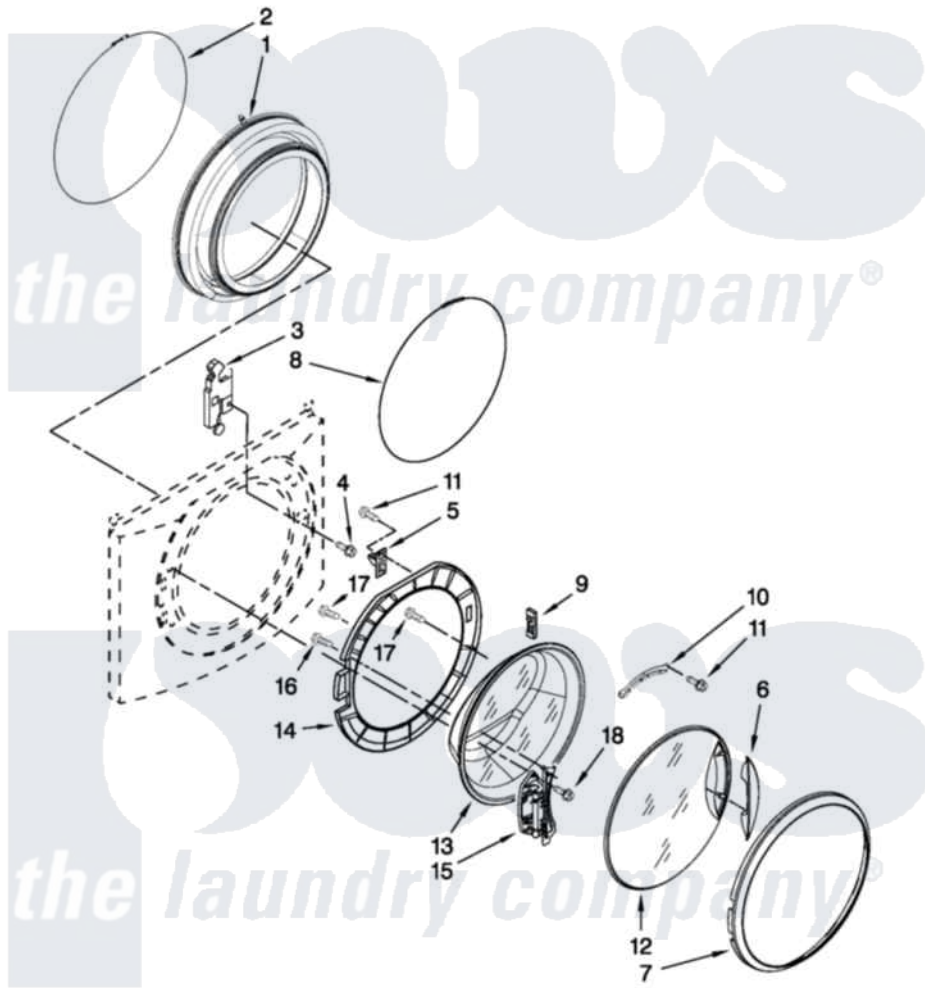

Maytag YMHWE201YW00 02 - DOOR AND LATCH PARTS

DOOR AND LATCH PARTS

For Model: YMHWE201YW00
(White)

FOR ORDERING INFORMATION REFER TO PARTS PRICE LIST

W10493153

3

Maytag Residential Maytag YMHWE201YW00 Washer Parts Parts Diagram 02 - DOOR AND LATCH PARTS
Click on the part number to view part

| Item | Original Part Number | Replaced By | Status | Part Description |
|------|---------------------------|---------------------------|--------|------------------------------|
| 1 | W10300559 | W10381562 | | Bellow |
| 2 | 8540108 | | | Clamp, Bellow To Tub |
| 3 | W10253483 | | | Lock, Door |
| 4 | 8540725 | | | Screw |
| 5 | 8540221 | W10111148 | | Strike |
| 6 | 8540587 | W10165344 | | Handle, Door |
| 7 | 8540537 | | | Trim Ring, Outer Door |
| 8 | W10217563 | | | Clamp, Bellow To Front Panel |
| 9 | 8540115 | | | Clamp, Support |
| 10 | 8540114 | | | Clamp, Glass |
| 11 | 8540513 | 8182214 | | Screw |
| 12 | W10354801 | | | Frame, Door Front Assembly |
| 13 | W10387885 | | | Glass, Door |
| 14 | W10138523 | | | Frame, Door Back Support |
| 15 | W10118967 | | | Hinge, Door |
| 16 | 8540284 | 8181660 | | Screw |