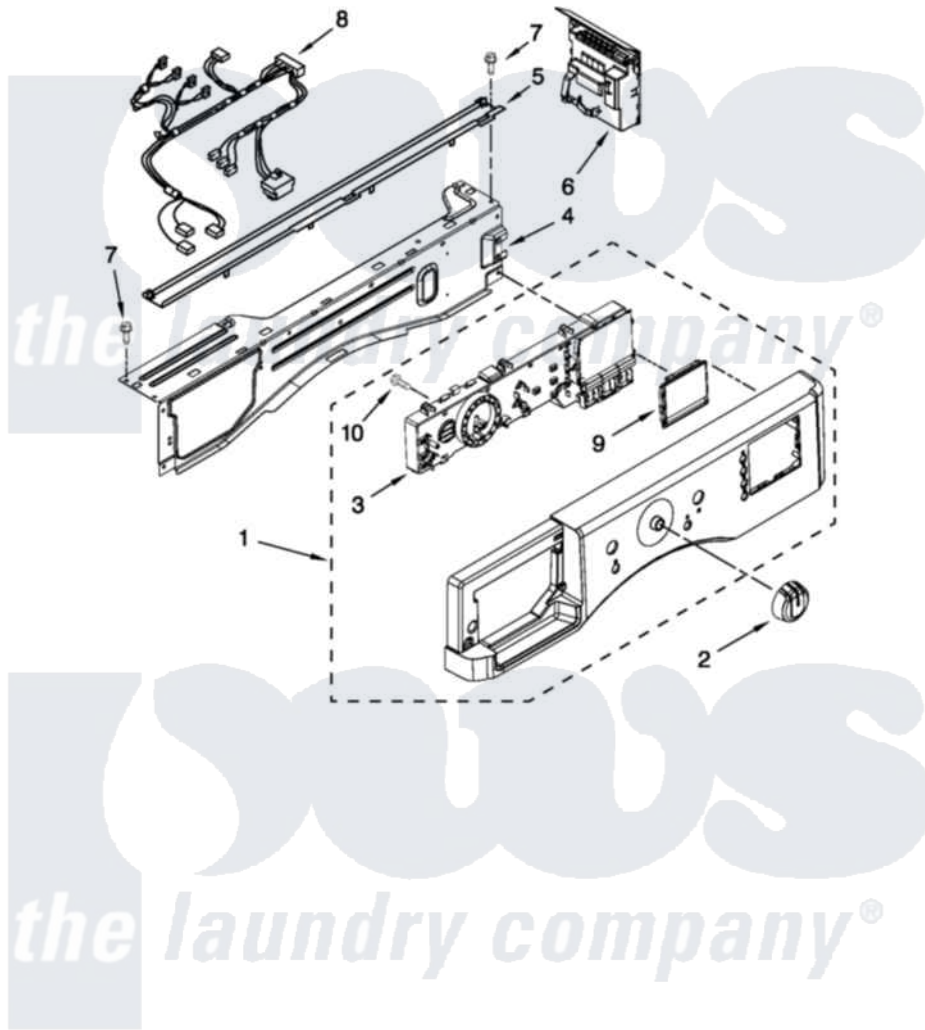

Maytag YMHWE201YW00 03 - CONTROL PANEL PARTS

CONTROL PANEL PARTS

For Model: YMHWE201YW00
(White)

FOR ORDERING INFORMATION REFER TO PARTS PRICE LIST

4

W10493153

Maytag [Residential Maytag YMHWE201YW00 Washer Parts](#) Parts Diagram 03 - CONTROL PANEL PARTS
Click on the part number to view part

Item	Original Part Number	Replaced By	Status	Part Description
1	W10359218			Console
2	W10251381			Knob, Control
3	W10362704			User Interface
4	W10240776			Brace, Top Front
5	8540839			Channel, Water
6	W10459454			Microcomputer, Machine Control
7	W10015090	489442		Screw 3 2217757 Roller, Front
8	W10323099			Harness, Main Wiring
9	W10215794			Window, Console Display
10	W10006580			Screw, M3-1.12 X12 Pn 6l Spl