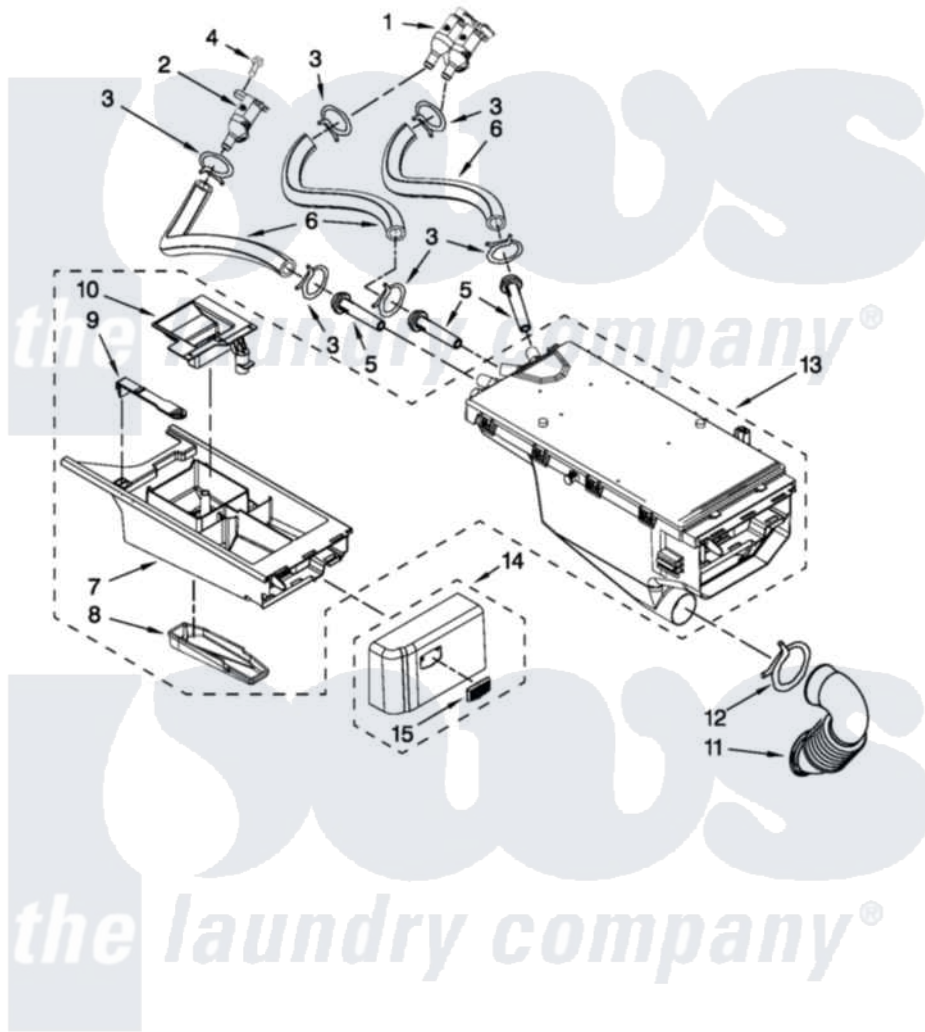

Maytag YMHWE201YW00 04 - DISPENSER PARTS

DISPENSER PARTS

For Model: YMHWE201YW00
(White)

FOR ORDERING INFORMATION REFER TO PARTS PRICE LIST

W10493153

5

Maytag Residential Maytag YMHWE201YW00 Washer Parts Parts Diagram 04 - DISPENSER PARTS
Click on the part number to view part

Item	Original Part Number	Replaced By	Status	Part Description
1	W10212596			Valve, Water Inlet
2	W10212598			Valve, Water Inlet
3	370450	596669		Clamp, Manifold
4	8540513	8182214		Screw
5	8183181			Nozzle, Inlet
6	W10212611			Hose, Valve To Dispenser
7	8540402			Drawer, Detergent
8	8540399			Cover, Detergent Drawer
9	W10003170	8181721		Hook, Drawer
10	8540429			Siphon, Bleach/Softener
11	8540063			Hose, Dispenser To Tub
12	8281276			Clamp, Hose
13	W10399327			Dispenser, Complete
14	W10237414			Handle, Drawer
15	W10316087			Badge Assembly