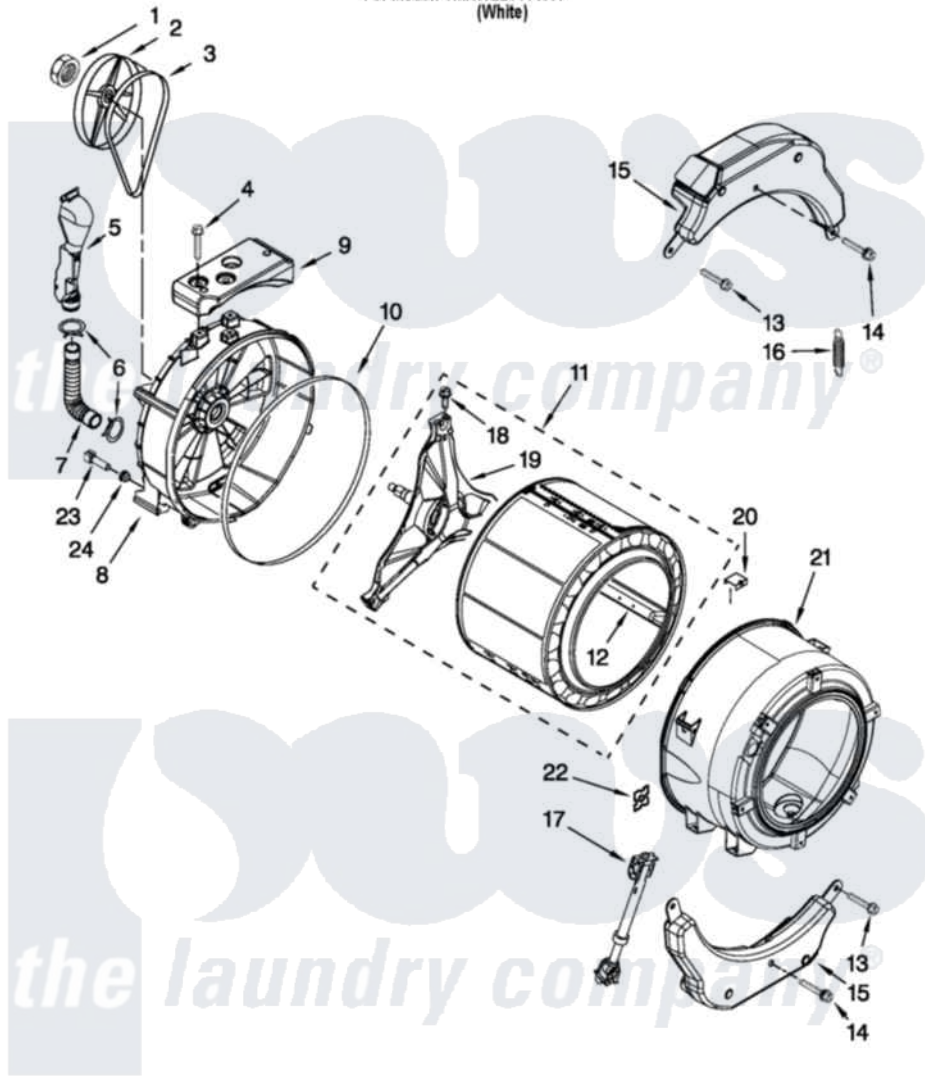

# Maytag YMHWE201YW00 06 - TUB AND BASKET PARTS

## TUB AND BASKET PARTS

For Model: YMHWE201YW00  
(White)

FOR ORDERING INFORMATION REFER TO PARTS PRICE LIST

W10493153

7

Maytag [Residential Maytag YMHWE201YW00 Washer Parts](#) Parts Diagram 06 - TUB AND BASKET PARTS  
Click on the part number to view part

Item	Original Part Number	Replaced By	Status	Part Description
1	8533999	<a href="#">W10283361</a>		Nut, Pulley
2	<a href="#">8540088C</a>			Pulley
3	<a href="#">W10260319</a>			Belt, Drive
4	<a href="#">W10246531</a>			Screw, Rear Counterweight
5	<a href="#">W10142720</a>			Pipe, Ventilation
6	8540010	<a href="#">W10208156</a>		Clamp
7	<a href="#">8540019</a>			Hose, Exhaust
8	W10200751	<a href="#">W10285625</a>		Tub-Outer
9	<a href="#">W10200747</a>			Counterweight, Rear
10	8540090	<a href="#">W10111158</a>		Gasket
11	<a href="#">W10205253</a>			Basket, Complete
12	<a href="#">W10112972</a>			Baffle, Tub
13	W10094780	<a href="#">W10182109</a>		Screw-Kit
14	<a href="#">W10259288</a>			Bolt Assembly, Counterweight Center Hole
15	<a href="#">W10223198</a>			Counterweight, Front
16	W10010360	<a href="#">280159</a>		Spring

17	<a href="#">W10015830</a>		Shock Absorber
18	<a href="#">8540382</a>		Screw
19	<a href="#">W10202464</a>		Crosspiece Assembly
20	<a href="#">8540092</a>		Clamp, Tub
21	W10289875	<a href="#">W10313497</a>	Tub-Outer
22	8540072	<a href="#">8182512</a>	Nut, Push-In
23	W10176659	<a href="#">8181705</a>	Ntc
24	<a href="#">8540766</a>		Seal, Rubber