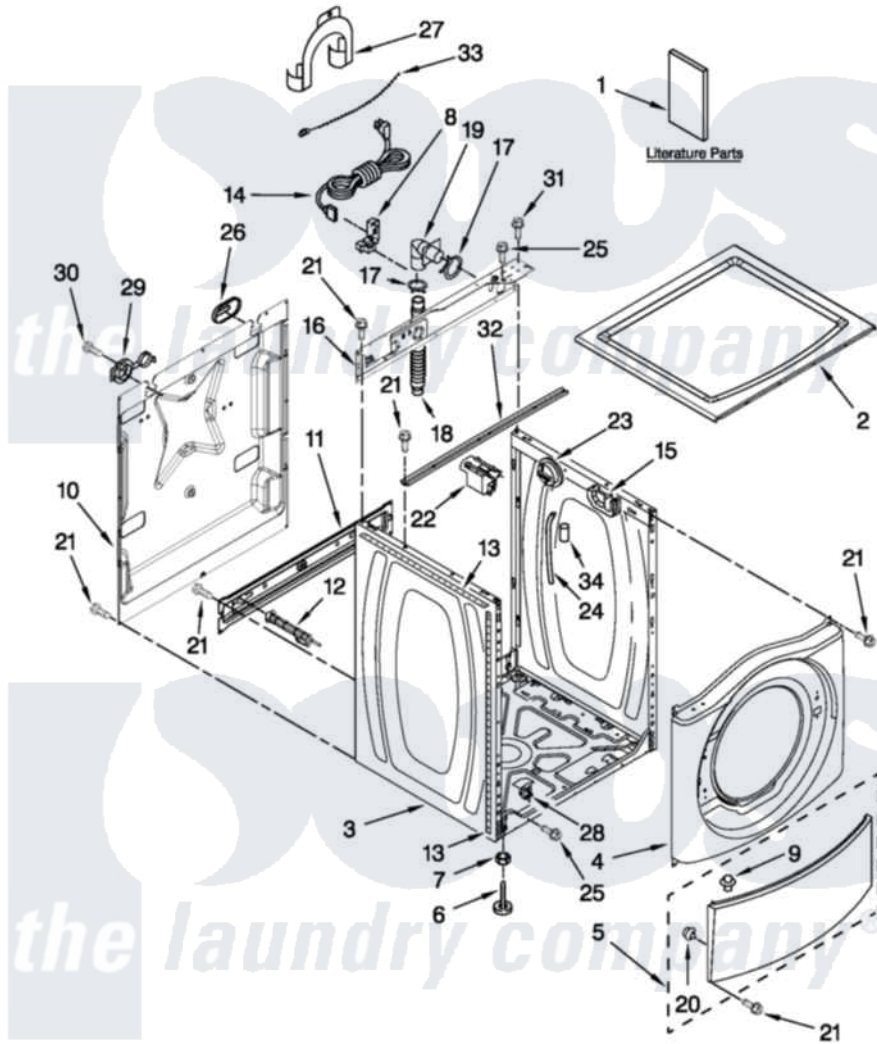

Maytag YMHWE251YG00 01 - TOP AND CABINET PARTS

MAYTAG

TOP AND CABINET PARTS

For Models: YMHWE251YL00, YMHWE251YG00
(Silver) (Cosmetallic)

AUTOMATIC
WASHER

FOR ORDERING INFORMATION REFER TO PARTS PRICE LIST

3-12 Printed in U.S.A. (JLP)(bay)

1

Part No. W10494741 Rev. A

Maytag [Residential Maytag YMHWE251YG00 Washer Parts](#) Parts Diagram 01 - TOP AND CABINET PARTS

[Click on the part number to view part](#)

Item	Original Part Number	Replaced By	Status	Part Description
1	W10408696		Not Available	INSTALLATION INSTRUCTIONS
"	W10484488		Not Available	USE & CARE GUIDE
"	W10385295		Not Available	TECH SHEET
2	W10303995			Top
"	W10373969			Top
3	W10410323			Cabinet
"	W10410322			Cabinet
4	W10326402			Panel, Front
"	W10373967			Panel, Front
5	W10254153			Toe Panel
"	W10373965			Toe Panel
6	W10245373			Foot, Leveling
7	3359452			Nut, Lock
8	W10110676	8182635		Strain Relief
9	8518891			Rivet
10	W10258341			Panel, Rear