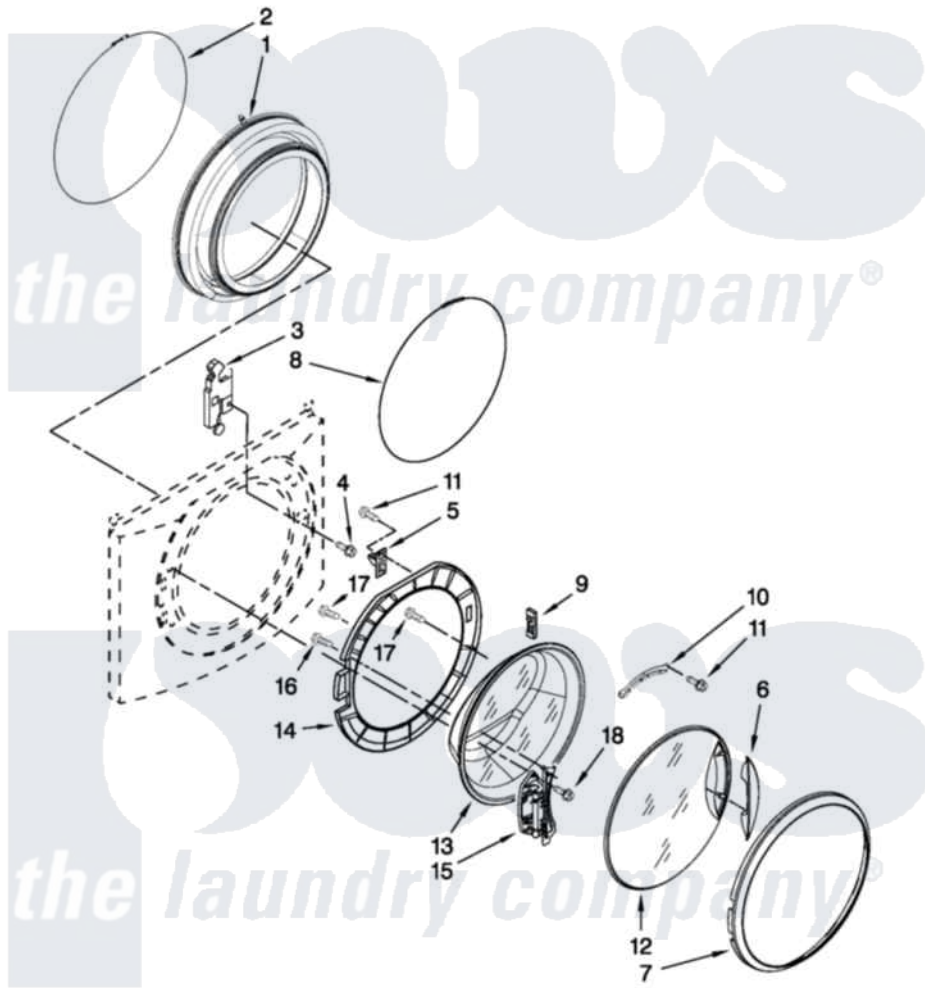

Maytag YMHWE251YG00 02 - DOOR AND LATCH PARTS

DOOR AND LATCH PARTS

For Models: YMHWE251YL00, YMHWE251YG00
(Silver) (Cosmetallic)

FOR ORDERING INFORMATION REFER TO PARTS PRICE LIST

W10494741

3

Maytag [Residential Maytag YMHWE251YG00 Washer Parts](#) Parts Diagram 02 - DOOR AND LATCH PARTS

[Click on the part number to view part](#)

Item	Original Part Number	Replaced By	Status	Part Description
1	W10300559	W10381562		Bellow
2	8540108			Clamp, Bellow To Tub
3	W10253483			Lock, Door
4	8540725			Screw
5	8540221	W10111148		Strike
6	W10082060			Handle, Door
7	W10079810			Trim Ring, Outer Door
8	W10217563			Clamp, Bellow To Front Panel
9	8540115			Clamp, Support
10	8540114			Clamp, Glass
11	8540513	8182214		Screw
12	W10354801			Frame, Door Front Assembly
13	W10387885			Glass, Door
14	W10376617		Not Available	FRAME, DOOR BACK SUPPORT
15	W10118967			Hinge, Door
16	8540284	8181660		Screw