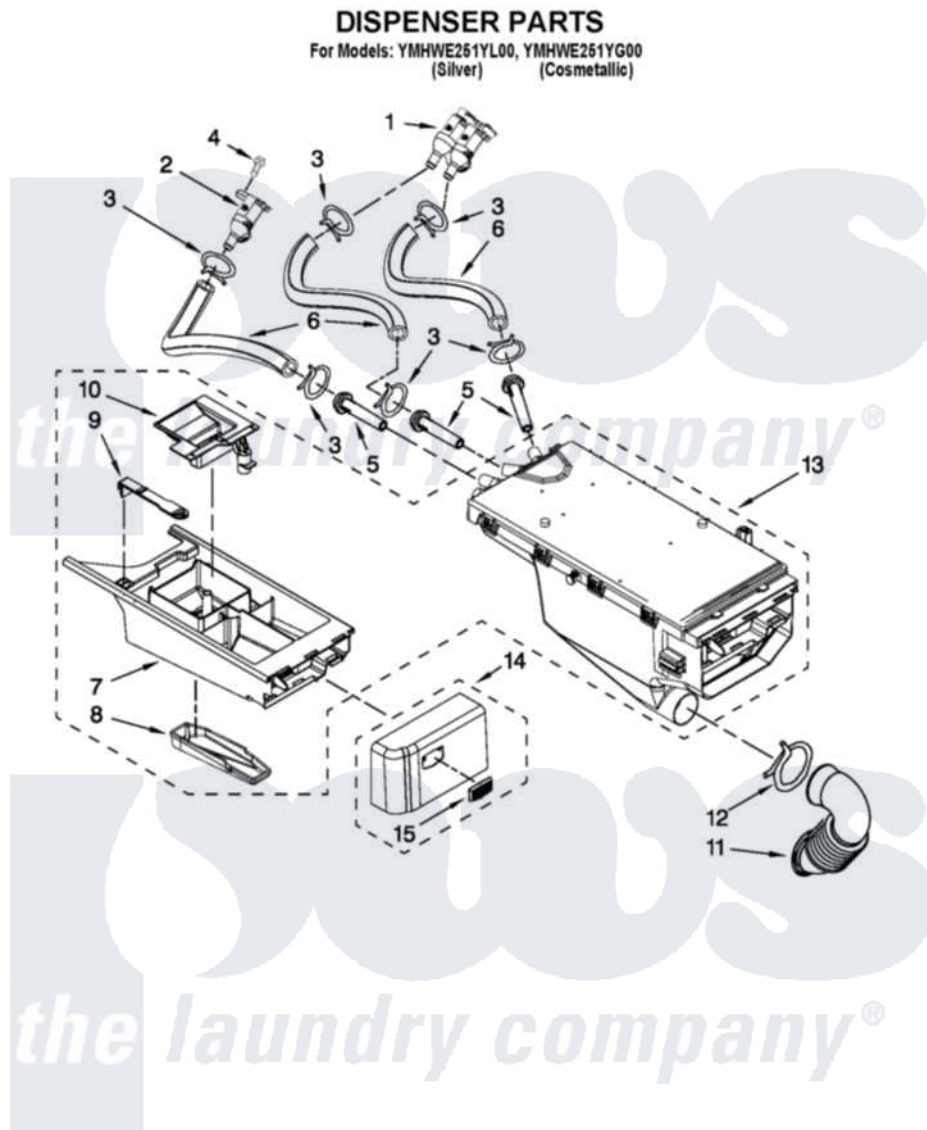

Maytag YMHWE251YG00 04 - DISPENSER PARTS

W10494741

FOR ORDERING INFORMATION REFER TO PARTS PRICE LIST

5

Maytag [Residential Maytag YMHWE251YG00 Washer Parts](#) Parts Diagram 04 - DISPENSER PARTS
Click on the part number to view part

Item	Original Part Number	Replaced By	Status	Part Description
1	W10212596			Valve, Water Inlet
2	W10212598			Valve, Water Inlet
3	370450	596669		Clamp, Manifold
4	8540513	8182214		Screw
5	8183181			Nozzle, Inlet
6	W10212611			Hose, Valve To Dispenser
7	8540402			Drawer, Detergent
8	8540399			Cover, Detergent Drawer
9	W10003170	8181721		Hook, Drawer
10	8540429			Siphon, Bleach/Softener
11	8540063			Hose, Dispenser To Tub
12	8281276			Clamp, Hose
13	W10399327			Dispenser, Complete
14	W10325710			Handle, Drawer
"	W10374121			Handle, Drawer
15	W10316087			Badge Assembly