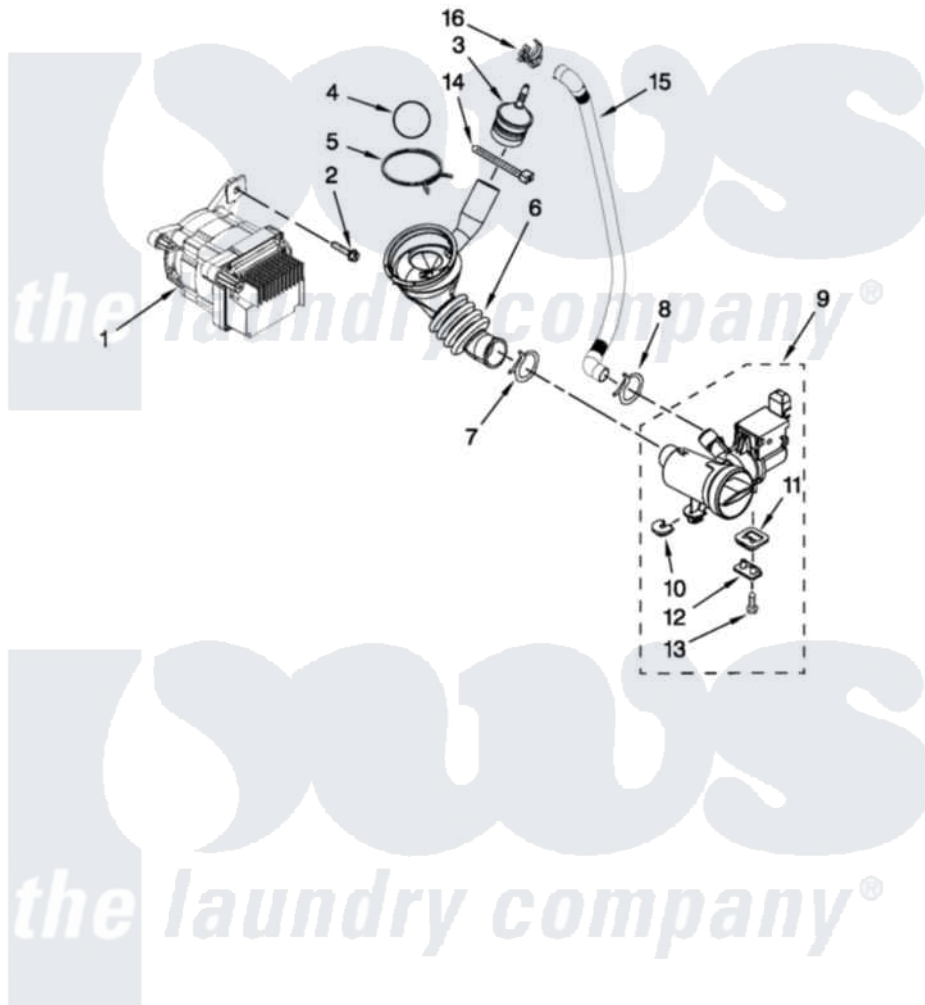

Maytag YMHWE251YG00 05 - PUMP AND MOTOR PARTS

PUMP AND MOTOR PARTS

For Models: YMHWE251YL00, YMHWE251YG00
(Silver) (Cosmetallic)

FOR ORDERING INFORMATION REFER TO PARTS PRICE LIST

6

W10494741

[Maytag Residential Maytag YMHWE251YG00 Washer Parts](#) Parts Diagram 05 - PUMP AND MOTOR PARTS
Click on the part number to view part

Item	Original Part Number	Replaced By	Status	Part Description
1	W10315848			Motor, Drive
2	8540134			Bolt, Motor
3	W10405608			Air Trap
4	8540013			Ball
5	8181734	696392		Hose Clamp
6	8540012			Hose, Tub To Pump
7	370448	616099		Clamp
8	W10245724	285655		Clamp, Hose
9	W10130913			Pump
10	W10034820			Foot, Rubber
11	W10034830			Foot, Rubber
12	8540033			Cap, Right Foot
13	8533964			Screw, 10-16 X 1.25
14	2262071			Cable Tie
15	W10272563			Hose, Drain- Inner
16	W10003290	8182209		Retainer, Drain Hose