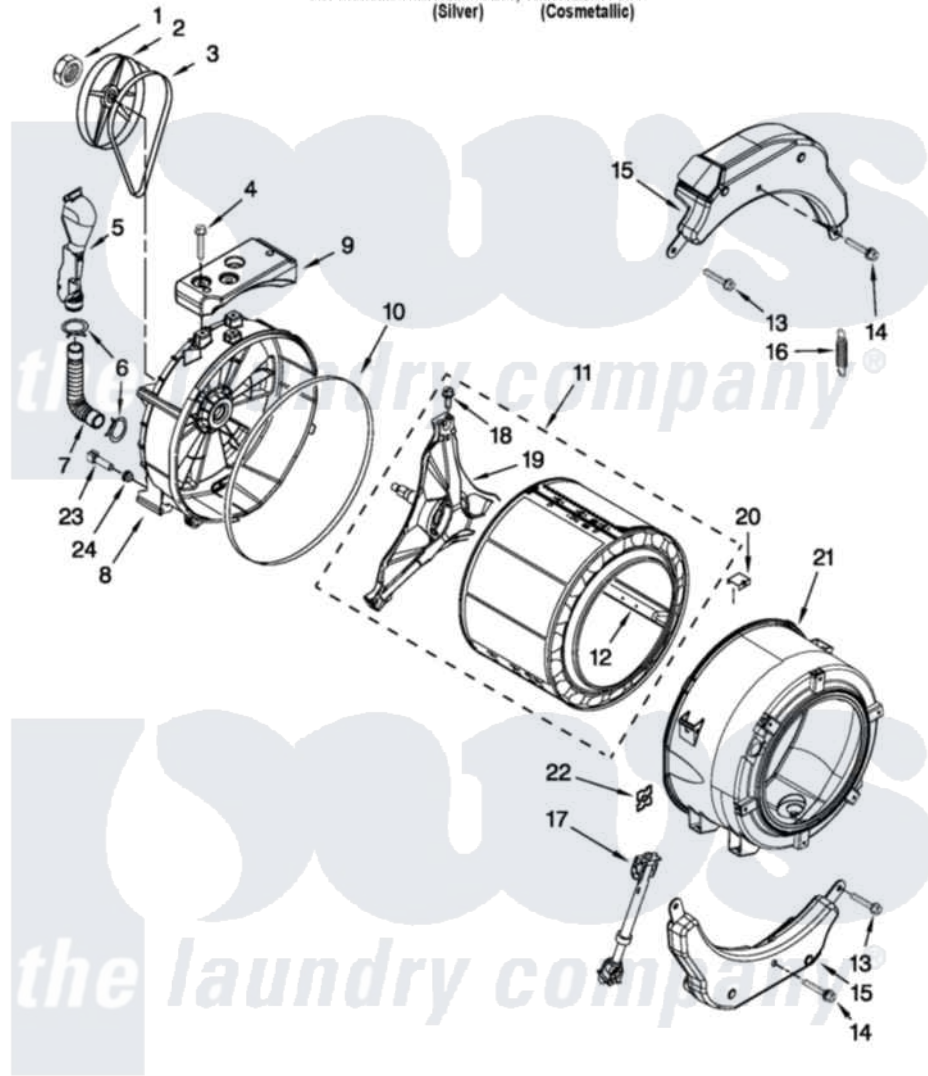

Maytag YMHWE251YG00 06 - TUB AND BASKET PARTS

TUB AND BASKET PARTS

For Models: YMHWE251YL00, YMHWE251YG00
(Silver) (Cosmetallic)

FOR ORDERING INFORMATION REFER TO PARTS PRICE LIST

W10494741

7

Maytag [Residential Maytag YMHWE251YG00 Washer Parts](#) Parts Diagram 06 - TUB AND BASKET PARTS
Click on the part number to view part

Item	Original Part Number	Replaced By	Status	Part Description
1	8533999	W10283361		Nut, Pulley
2	8540088C			Pulley
3	W10260319			Belt, Drive
4	W10246531			Screw, Rear Counterweight
5	W10142720			Pipe, Ventilation
6	8540010	W10208156		Clamp
7	8540019			Hose, Exhaust
8	W10200751	W10285625		Tub-Outer
9	W10200747			Counterweight, Rear
10	8540090	W10111158		Gasket
11	W10205253			Basket, Complete
12	W10112972			Baffle, Tub
13	W10094780	W10182109		Screw-Kit
14	W10259288			Bolt Assembly, Counterweight Center Hole
15	W10223198			Counterweight, Front
16	W10010360	280159		Spring

17	W10015830		Shock Absorber
18	8540382		Screw
19	W10202464		Crosspiece Assembly
20	8540092		Clamp, Tub
21	W10289875	W10313497	Tub-Outer
22	8540072	8182512	Nut, Push-In
23	W10176659	8181705	Ntc
24	8540766		Seal, Rubber