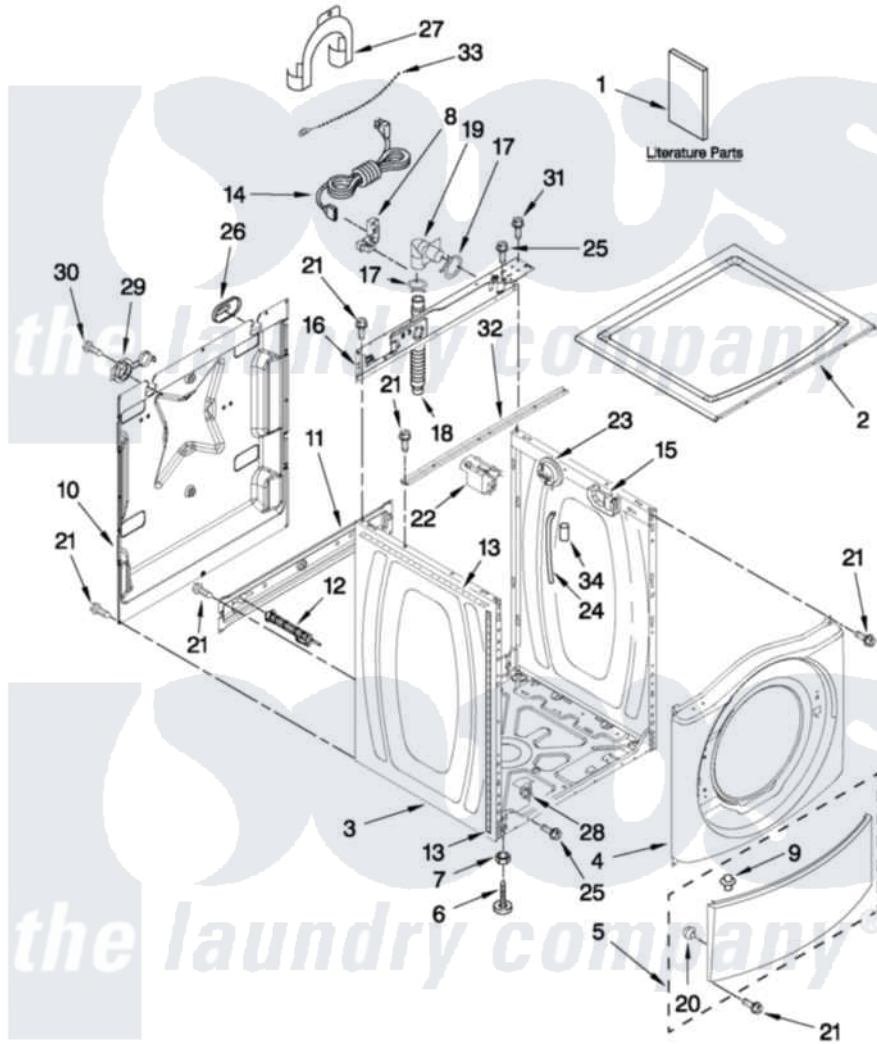

Maytag YMHWE301YG00 01 - TOP AND CABINET PARTS

MAYTAG

TOP AND CABINET PARTS

For Models: YMHWE301YW00, YMHWE301YG00
(White) (Cosmetallic)

AUTOMATIC
WASHER

FOR ORDERING INFORMATION REFER TO PARTS PRICE LIST

3-12 Printed in U.S.A. (JLP)(bay)

1

Part No. W10494740 Rev. A

Maytag [Residential Maytag YMHWE301YG00 Washer Parts](#) Parts Diagram 01 - TOP AND CABINET PARTS

[Click on the part number to view part](#)

Item	Original Part Number	Replaced By	Status	Part Description
1	W10408696		Not Available	INSTALLATION INSTRUCTIONS
"	W10484488		Not Available	USE & CARE GUIDE
"	W10385295		Not Available	TECH SHEET
2	W10303994			Top
"	W10373969			Top
3	W10410294			Cabinet
"	W10410322			Cabinet
4	W10306505			Panel, Front
"	W10373967			Panel, Front
5	8540664			Toe Panel
"	W10373965			Toe Panel
6	W10245373			Foot, Leveling
7	3359452			Nut, Lock
8	W10110676	8182635		Strain Relief
9	8518891			Rivet
10	W10258341			Panel, Rear