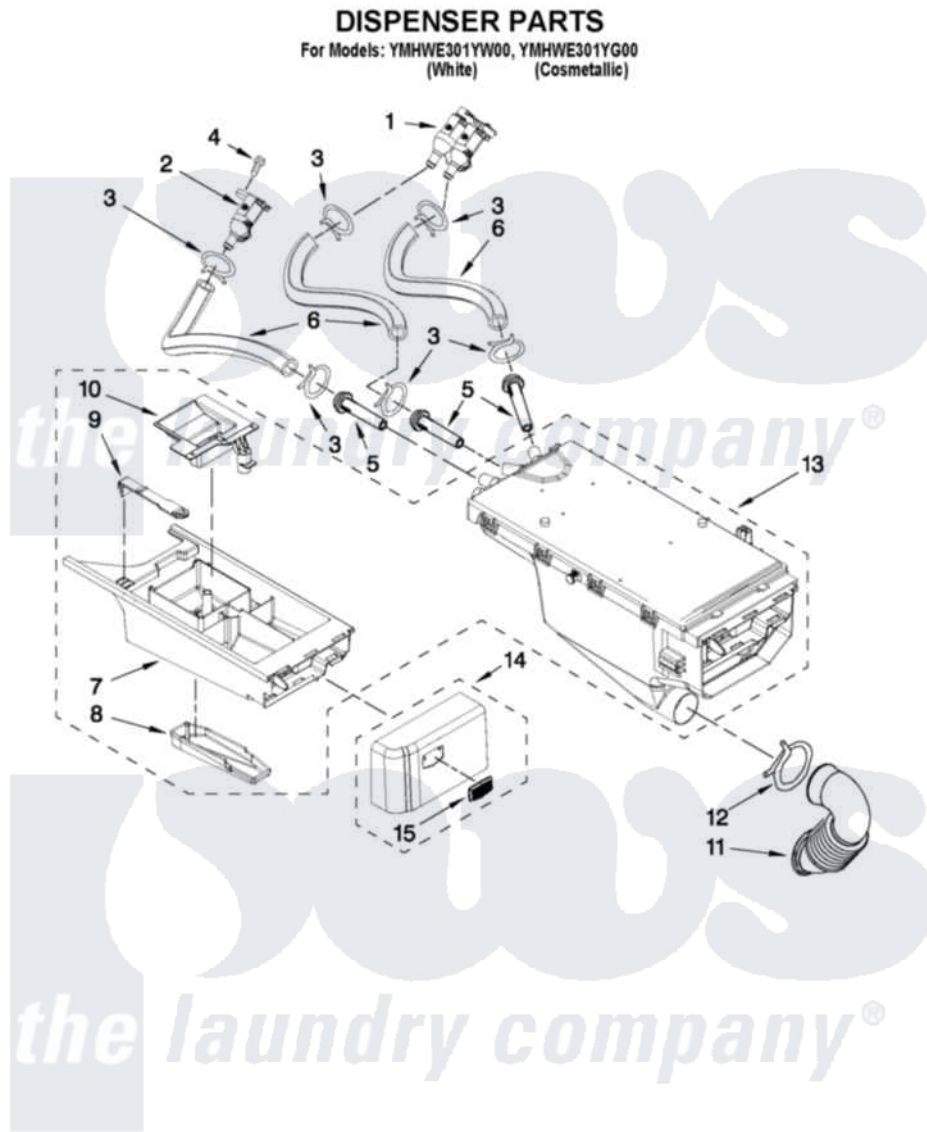

Maytag YMHWE301YG00 04 - DISPENSER PARTS

W10494740

FOR ORDERING INFORMATION REFER TO PARTS PRICE LIST

5

Maytag [Residential Maytag YMHWE301YG00 Washer Parts](#) Parts Diagram 04 - DISPENSER PARTS
Click on the part number to view part

Item	Original Part Number	Replaced By	Status	Part Description
1	W10212596			Valve, Water Inlet
2	W10212598			Valve, Water Inlet
3	370450	596669		Clamp, Manifold
4	8540513	8182214		Screw
5	8183181			Nozzle, Inlet
6	W10212611			Hose, Valve To Dispenser
7	8540402			Drawer, Detergent
8	8540399			Cover, Detergent Drawer
9	W10003170	8181721		Hook, Drawer
10	8540429			Siphon, Bleach/Softener
11	8540063			Hose, Dispenser To Tub
12	8281276			Clamp, Hose
13	W10399327			Dispenser, Complete
14	W10391773			Handle, Drawer
"	W10391969			Handle, Drawer
15	W10316087			Badge Assembly