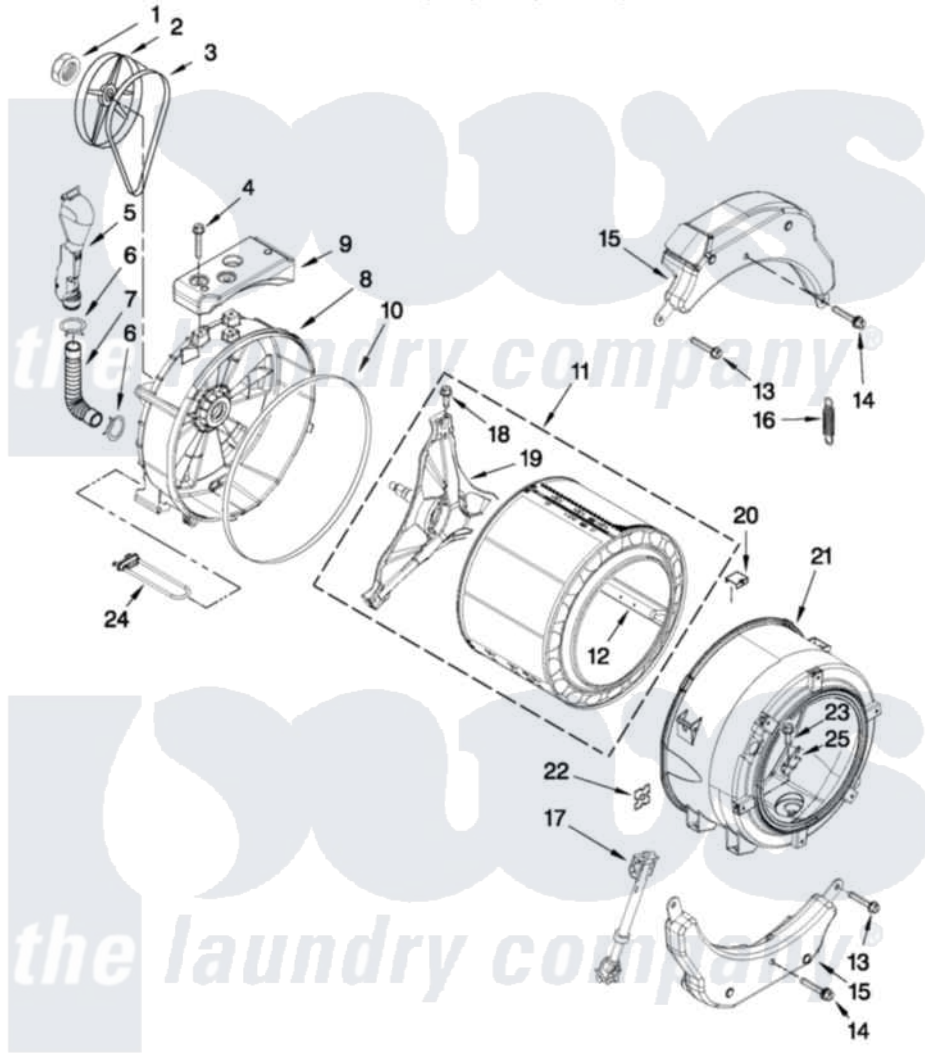

Maytag YMHWE301YG00 06 - TUB AND BASKET PARTS

TUB AND BASKET PARTS

For Models: YMHWE301YW00, YMHWE301YG00
(White) (Cosmetallic)

FOR ORDERING INFORMATION REFER TO PARTS PRICE LIST

W10494740

7

Maytag [Residential Maytag YMHWE301YG00 Washer Parts](#) Parts Diagram 06 - TUB AND BASKET PARTS
Click on the part number to view part

Item	Original Part Number	Replaced By	Status	Part Description
1	8533999	W10283361		Nut, Pulley
2	8540088C			Pulley
3	W10260319			Belt, Drive
4	W10246531			Screw, Rear Counterweight
5	W10142720			Pipe, Ventilation
6	8540010	W10208156		Clamp
7	8540019			Hose, Exhaust
8	W10200752	W10285623		Tub-Outer
9	W10200747			Counterweight, Rear
10	8540090	W10111158		Gasket
11	W10205253			Basket, Complete
12	W10112972			Baffle, Tub
13	W10094780	W10182109		Screw-Kit
14	W10259288			Bolt Assembly, Counterweight Center Hole
15	W10223198			Counterweight, Front
16	W10010360	280159		Spring

17	W10015830		Shock Absorber
18	8540382		Screw
19	W10202464		Crosspiece Assembly
20	8540092		Clamp, Tub
21	W10289874	W10305749	Tub-Outer
22	8540072	8182512	Nut, Push-In
23	8540880	8182214	Screw
24	W10253993	8182666	Element, Heating
25	8540322		Bracket, Heating Element