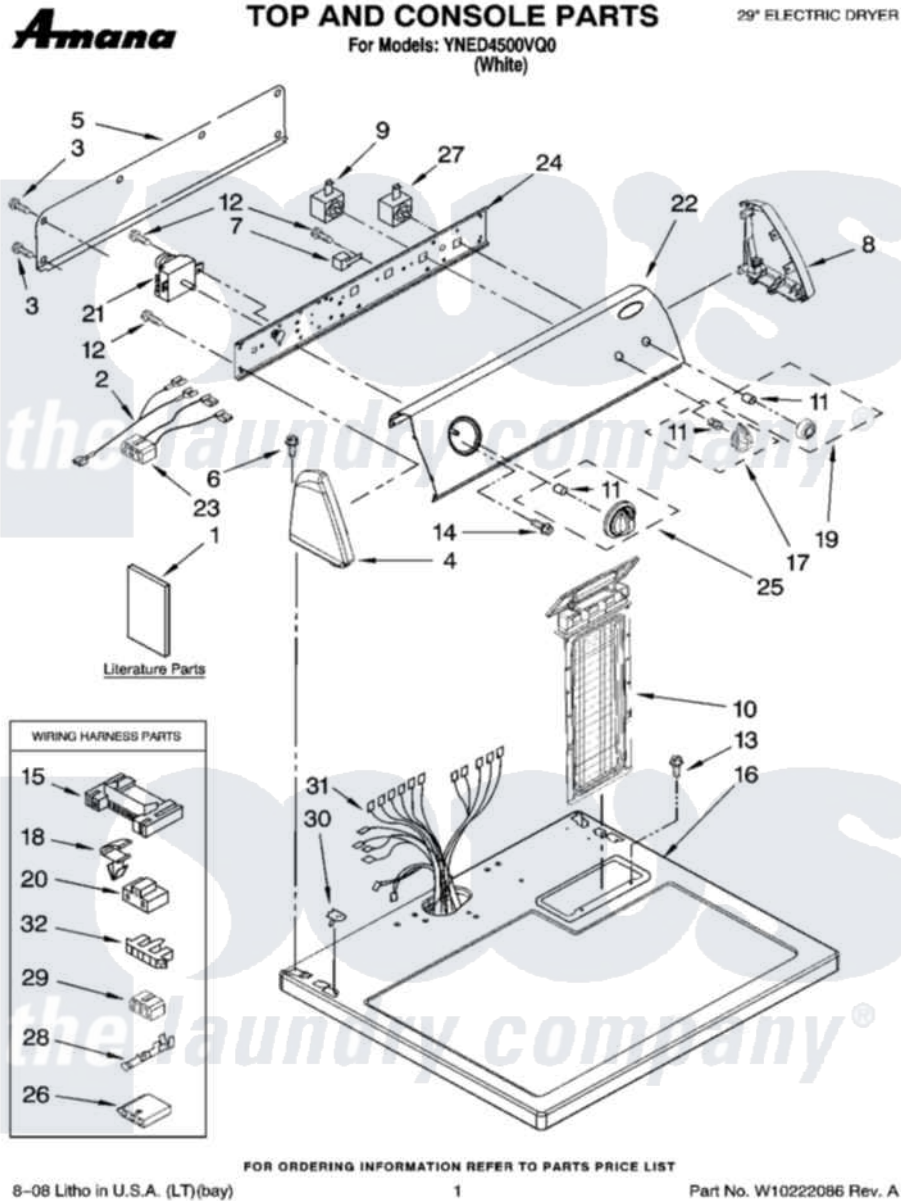

# Maytag YNED4500VQ0 01 - TOP AND CONSOLE PARTS

Maytag Residential Maytag YNED4500VQ0 Dryer Parts Parts Diagram 01 - TOP AND CONSOLE PARTS  
Click on the part number to view part

Item	Original Part Number	Replaced By	Status	Part Description
1	W10150612		Not Available	Instructions, Installation
"	<a href="#">W10150620</a>			Guide, Use And Care
"	8528189		Not Available	Wiring Diagram
"	W10089178		Not Available	Sheet, Cycle Feature
2	<a href="#">W10203571</a>			Wire, Jumper Black
3	<a href="#">693995</a>			Screw, Hex Head
4	8271365	<a href="#">279962</a>		Endcap
5	<a href="#">8274261</a>			Do-It-Yourself Repair Manuals
6	<a href="#">388326</a>			Screw, 8-18 X 1.25
7	<a href="#">694419</a>			Mini-Buzzer
8	8271359	<a href="#">279962</a>		Endcap
9	<a href="#">3405152</a>			Switch, Wrinkle Shield
10	<a href="#">8558463</a>			HANdle And Lint Screen Assembly
11	<a href="#">8536939</a>			Clip, Knob
12	8533971	<a href="#">90767</a>		Screw, 8A X 3/8 HeX Washer Head Tapping

13	688983	<a href="#">487240</a>	Screw, For Mtg. Service Capacitor
14	8533951	<a href="#">3400859</a>	Screw, Grounding
15	<a href="#">3395683</a>		Receptacle, Multi-Terminal
16	8557930	<a href="#">8563985</a>	Top
17	<a href="#">W10196503</a>		Knob, Control
18	<a href="#">3394427</a>		Clip-Harness
19	<a href="#">W10196504</a>		Knob, Push-To-Start
20	<a href="#">3401144</a>		Connector
21	<a href="#">8299779</a>		Timer, 60 Hz
22	<a href="#">W10086734</a>		Panel Control
23	<a href="#">3401695</a>		Wire, Jumper Buzzer
24	<a href="#">8271418</a>		Bracket, Control
25	<a href="#">W10196507</a>		Timer-Knob Assembly
26	<a href="#">3936144</a>		Do-It-Yourself Repair Manuals
27	<a href="#">3977456</a>		Switch, Push-To-Start
28	<a href="#">94614</a>		Terminal
29	<a href="#">3347243</a>		Block, Disconnect
30	<a href="#">357213</a>		Nut, Push-In
31	8299870	Not Available	Harness, Wiring
32	<a href="#">3397269</a>		Connector, Timer