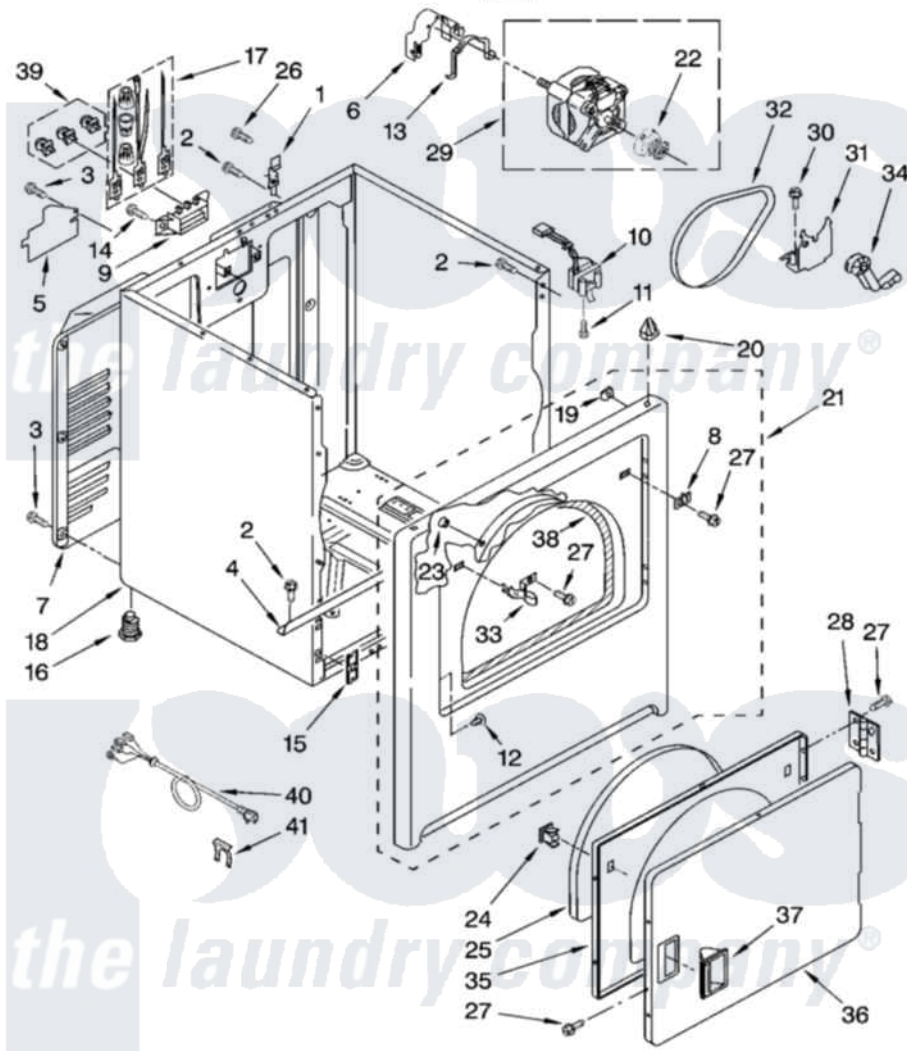

Maytag YNED4500VQ0 02 - CABINET PARTS

CABINET PARTS

For Models: YNED4500VQ0
(White)

FOR ORDERING INFORMATION REFER TO PARTS PRICE LIST

W10222086

3

Maytag [Residential Maytag YNED4500VQ0 Dryer Parts](#) Parts Diagram 02 - CABINET PARTS

[Click on the part number to view part](#)

Item	Original Part Number	Replaced By	Status	Part Description
1	8066217			Hinge, Top
2	343641	681414		Screw, 10AB X 1/2
3	693995			Screw, Hex Head
4	8541400			Bracket, Cabinet
5	3394202		Not Available	Cover, Terminal Block
6	3404162			Clamp, Motor
7	3396805	280043		Panel-Rear
8	3403630			Plug, Strike Hole
9	3397659			Block, Terminal
10	3406107			Door Switch Assembly
11	697773	3395530		Screw
12	3404413			Plug, Hinge Hole
13	W10121316			Plug, Multivent
14	3393008	308685		Side Trim)
15	3394083			Clip, Front Panel
16	3392100	49621		Feet-Leveling

"	279810		Foot-Optional
17	279318		Terminal Tinned And Brass Panel
18	8530603	8533643	Cabinet
19	98234		Clip, U-Bend
20	690363	18776	Lock, Front Top
21	3403444	279852	Panel
22	8066184		Pulley, Motor
23	685203	279220	Clip
24	3389441		Door Catch Assembly
25	3405246		Seal, Door Push-To-Start
26	697776	4331106	Screw, No.10-32 X 7/16
27	342055	488627	Screw
28	3405514	W10362431	Hinge And Pin Assembly
29	W10194250	279827	Motor-Drve
30	3400500		Bolt, 3405245 5/16-18 X 3/4
31	348780		Base, Motor
32	W10131364	341241	Belt
33	3403431		Strike, Panel
34	691366		Idler And Pulley Assembly
35	3402341		Door, Inner
36	3402335		Door, Front
37	3405184		Handle, Door
38	3406129		Seal And Bearing Assembly
39	279393		Terminal Block Screw Kit
40	3394208		Cord, Power
41	694415		Clip, Strain Relief