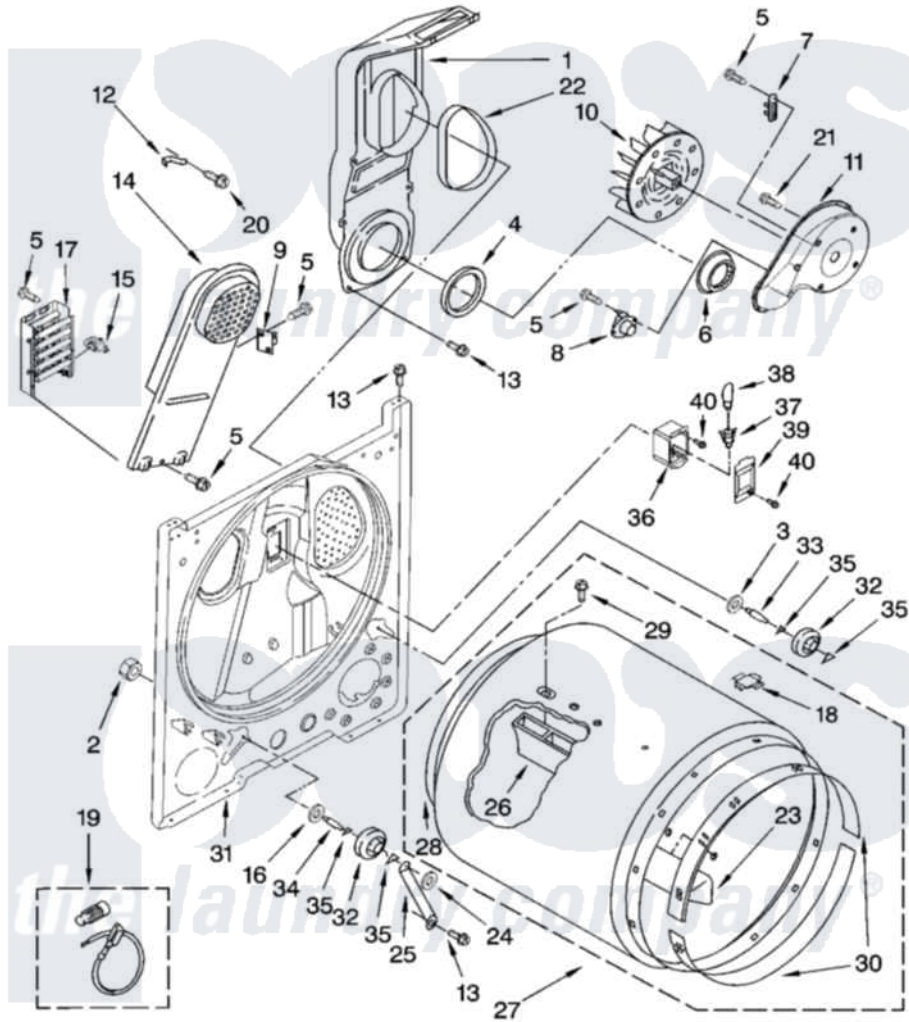

Maytag YNED4500VQ0 03 - BULKHEAD PARTS, OPTIONAL PARTS (NOT INCLUDED)

BULKHEAD PARTS

For Models: YNED4500VQ0
(White)

FOR ORDERING INFORMATION REFER TO PARTS PRICE LIST

W10222088

5

Maytag [Residential Maytag YNED4500VQ0 Dryer Parts](#) Parts Diagram 03 - BULKHEAD PARTS, OPTIONAL PARTS (NOT INCLUDED)

[Click on the part number to view part](#)

Item	Original Part Number	Replaced By	Status	Part Description
1	348368			Lint Chute Assembly
2	3359452			Nut, Lock
3	3388703			Washer, Support
4	347139			Seal, Lint Chute
5	90767			Screw, 8A X 3/8 HeX Washer Head Tapping
6	696302			Shield, Exhaust
7	3392519			Thermal Limiter
8	3387134			Thermostat, Internal-Bias
9	3977393	279816		Cutoff-Tml
10	694089			Wheel, Blower
11	8577230			Housing, Blower
12	8066155			Clip, Heater Box
13	343641	681414		Screw, 10AB X 1/2
14	8541818			Box, Heater

15	3977767		Thermostat, High Limit 250 F
16	348197		Washer, Support
17	3403590	Not Available	Element, Heater
18	8066086		Plug, Drum Hole
19	279457		Wire Kit, Terminal
20	489463		Screw, 8-18 X 1/16
21	3390647	488729	Screw
22	339956		Seal, Air Duct To Bulkhead
23	3403636		Baffle, Drum
24	90296		Nut, Push On
25	3976434		Bracket, Support Shaft
26	692490		Baffle, Drum
27	695587		Drum Assembly
28	3406130	279857	Seal
29	W10109200		Screw, Baffle Mounting
30	692526	279441	BeaRng-Rng
31	3403493	279798	Bulkhead
32	3397590	349241T	Support
33	3399507	W10359269	Shaft, Drum Roller Threads
34	3399506	W10359270	Shaft, Drum Roller Threads
35	690997		Washer, Thrust
36	3977373		Bracket, Drum Light
37	W10136369		Socket, Drum Light Assembly
38	3406124	22002263	Lamp
39	3402841	8532165	Lens, Drum Light
40	487909	488729	Screw
NI	BLANK	Not Available	ACCESSORY PARTS
"	279948	4392065	Kit, Dryer Repair
"	3406839		Dry Rack Assembly
"	8522199		Accessory Parts
"	72017		Paint, Touch-Up
"	4392899		Paint, Touch-Up
"	350930		Paint, Pressurized Spray B
"	4392901		Paint, Pressurized Spray
"	350938		Paint, Pressurized Spray B
"	799344		Paint, Touch-Up)
"	4392900		Paint, Bulk)