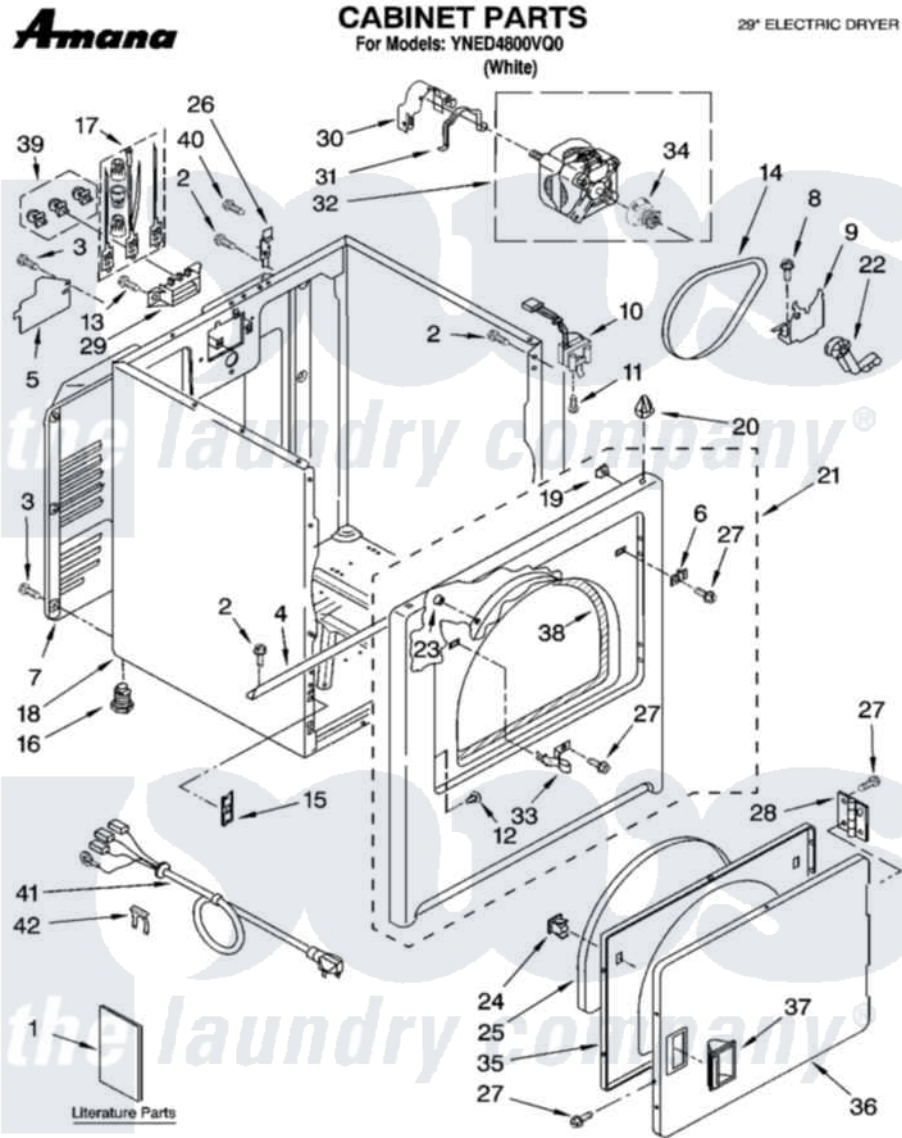

Maytag YNED4800VQ0 01 - CABINET PARTS

8-08 Litho in U.S.A. (LT) (psw)

1

Part No. W10222084 Rev. A

Maytag [Residential Maytag YNED4800VQ0 Dryer Parts](#) Parts Diagram 01 - CABINET PARTS

[Click on the part number to view part](#)

Item	Original Part Number	Replaced By	Status	Part Description
1	W10150612		Not Available	Instructions, Installation
"	W10150620			Guide, Use And Care
"	8578217		Not Available	Wiring Diagram
"	W10089178		Not Available	Sheet, Cycle Feature
"	BLANK		Not Available	Following May Be Purchased DO-IT-YOURSELF REPAIR MANUALS
2	343641	681414		Screw, 10AB X 1/2
3	693995			Screw, Hex Head
4	8541400			Bracket, Cabinet
5	3394202		Not Available	Cover, Terminal Block
6	3403630			Plug, Strike Hole
7	3396805	280043		Panel-Rear
8	3400500			Bolt, 3405245 5/16-18 X 3/4
9	348780			Base, Motor
10	3406107			Door Switch Assembly
11	697773	3395530		Screw

12	3404413		Plug, Hinge Hole
13	3393008	308685	Side Trim)
14	W10131364	341241	Belt
15	3394083		Clip, Front Panel
16	3392100	49621	Feet-Leveling
"	279810		Foot-Optional
17	279318		Terminal Tinned And Brass Panel
18	8530603	8533643	Cabinet
19	98234		Clip, U-Bend
20	690363	18776	Lock, Front Top
21	3403444	279852	Panel
22	691366		Idler And Pulley Assembly
23	685203	279220	Clip
24	3389441		Door Catch Assembly
25	3405246		Seal, Door Push-To-Start
26	8066217		Hinge, Top
27	342055	488627	Screw
28	3405514	W10362431	Hinge And Pin Assembly
29	3397659		Block, Terminal
30	3404162		Clamp, Motor
31	W10121316		Plug, Multivent
32	W10194250	279827	Motor-Drve
33	3403431		Strike, Panel
34	8066184		Pulley, Motor
35	3402341		Door, Inner
36	3402335		Door, Front
37	3405184		Handle, Door
38	3406129		Seal And Bearing Assembly
39	279393		Terminal Block Screw Kit
40	697776	4331106	Screw, No.10-32 X 7/16
41	3394208		Cord, Power
42	694415		Clip, Strain Relief