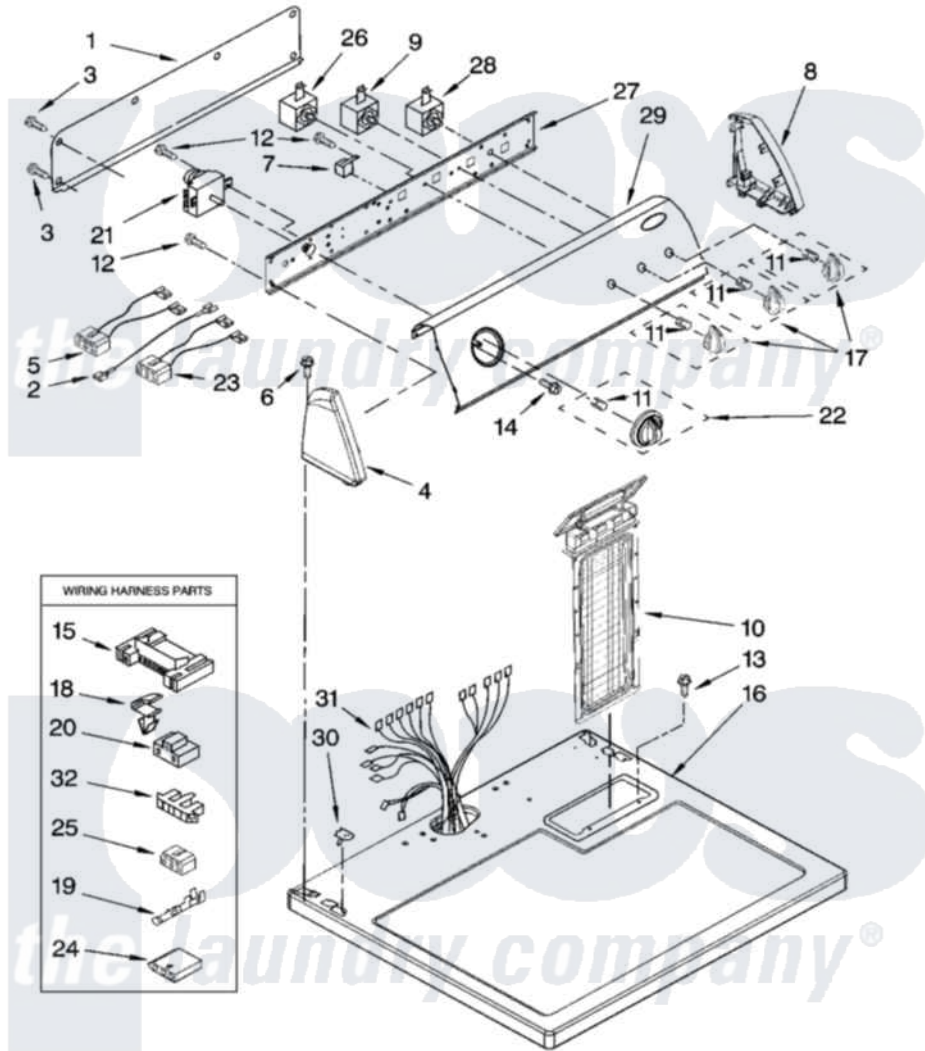

Maytag YNED4800VQ0 02 - TOP AND CONSOLE PARTS

TOP AND CONSOLE PARTS

For Models: YNED4800VQ0
(White)

W10222084

3

Maytag Residential Maytag YNED4800VQ0 Dryer Parts Parts Diagram 02 - TOP AND CONSOLE PARTS
Click on the part number to view part

Item	Original Part Number	Replaced By	Status	Part Description
1	8274261			Do-It-Yourself Repair Manuals
2	3401684			Jumper, Wire
3	693995			Screw, Hex Head
4	8271365	279962		Endcap
5	3396029	8539893		Wire, Jumper
6	388326			Screw, 8-18 X 1.25
7	694419			Mini-Buzzer
8	8271359	279962		Endcap
9	3405156			Switch, Rotary
10	8558463			HANDLE AND LINT SCREEN ASSEMBLY
11	8536939			Clip, Knob
12	8533971	90767		Screw, 8A X 3/8 HeX Washer Head Tapping
13	688983	487240		Screw, For Mtg. Service Capacitor
14	8533951	3400859		Screw, Grounding

15	3395683		Receptacle, Multi-Terminal
16	8557930	8563985	Top
17	W10196503		Knob, Control
18	3394427		Clip-Harness
19	94614		Terminal
20	3401144		Connector
21	3979618		Timer Assembly
22	W10196507		Timer-Knob Assembly
23	3397695		Wire, Jumper
24	3936144		Do-It-Yourself Repair Manuals
25	3347243		Block, Disconnect
26	3399639		Switch, Rotary Temperature
27	8271418		Bracket, Control
28	3398095		Switch, Push-To-Start
29	W10086735		Panel Control
30	357213		Nut, Push-In
31	8299874	Not Available	Harness, Wiring
32	3397269		Connector, Timer