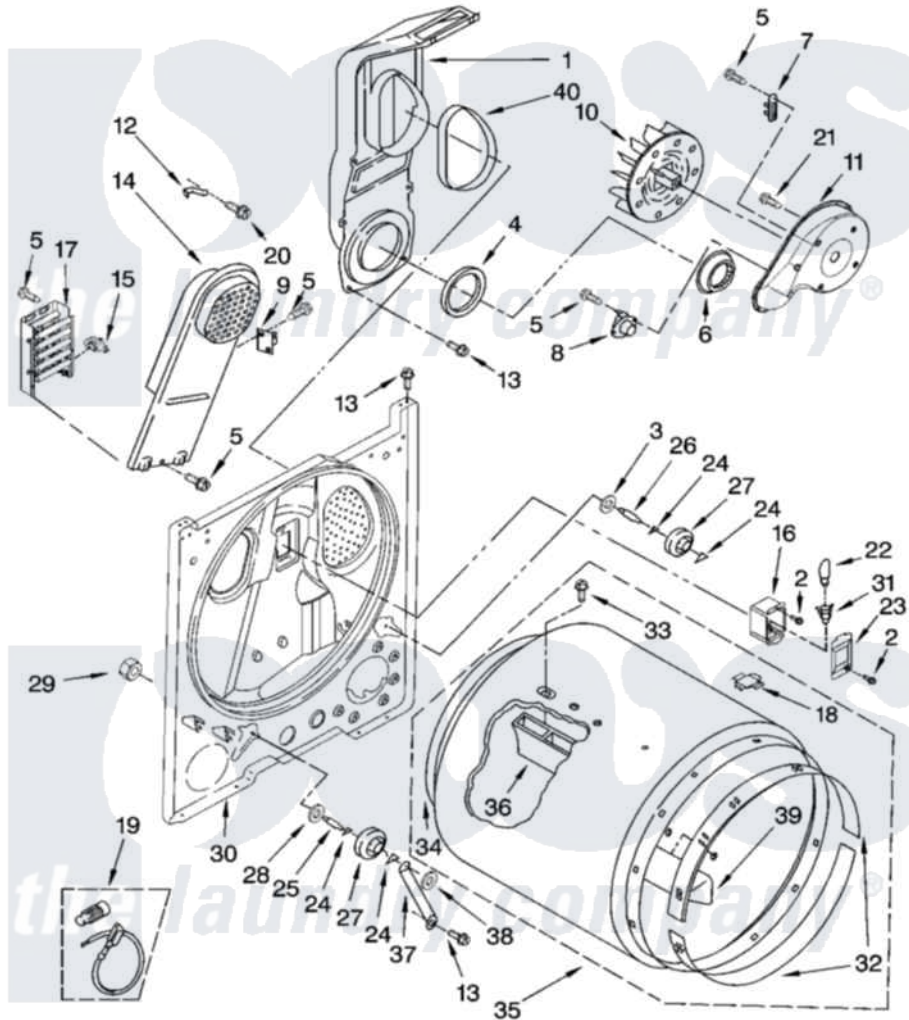

**Maytag YNED4800VQ0 03 - BULKHEAD PARTS, OPTIONAL PARTS (NOT INCLUDED)**

**BULKHEAD PARTS**

For Models: YNED4800VQ0  
(White)

W10222084

5

Maytag [Residential Maytag YNED4800VQ0 Dryer Parts](#) Parts Diagram 03 - BULKHEAD PARTS, OPTIONAL PARTS (NOT INCLUDED)

[Click on the part number to view part](#)

Item	Original Part Number	Replaced By	Status	Part Description
1	<a href="#">348368</a>			Lint Chute Assembly
2	487909	<a href="#">488729</a>		Screw
3	<a href="#">3388703</a>			Washer, Support
4	<a href="#">347139</a>			Seal, Lint Chute
5	<a href="#">90767</a>			Screw, 8A X 3/8 HeX Washer Head Tapping
6	<a href="#">696302</a>			Shield, Exhaust
7	<a href="#">3392519</a>			Thermal Limiter
8	<a href="#">3387134</a>			Thermostat, Internal-Bias
9	3977393	<a href="#">279816</a>		Cutoff-Tml
10	<a href="#">694089</a>			Wheel, Blower
11	<a href="#">8577230</a>			Housing, Blower
12	<a href="#">8066155</a>			Clip, Heater Box
13	343641	<a href="#">681414</a>		Screw, 10AB X 1/2
14	<a href="#">8541818</a>			Box, Heater