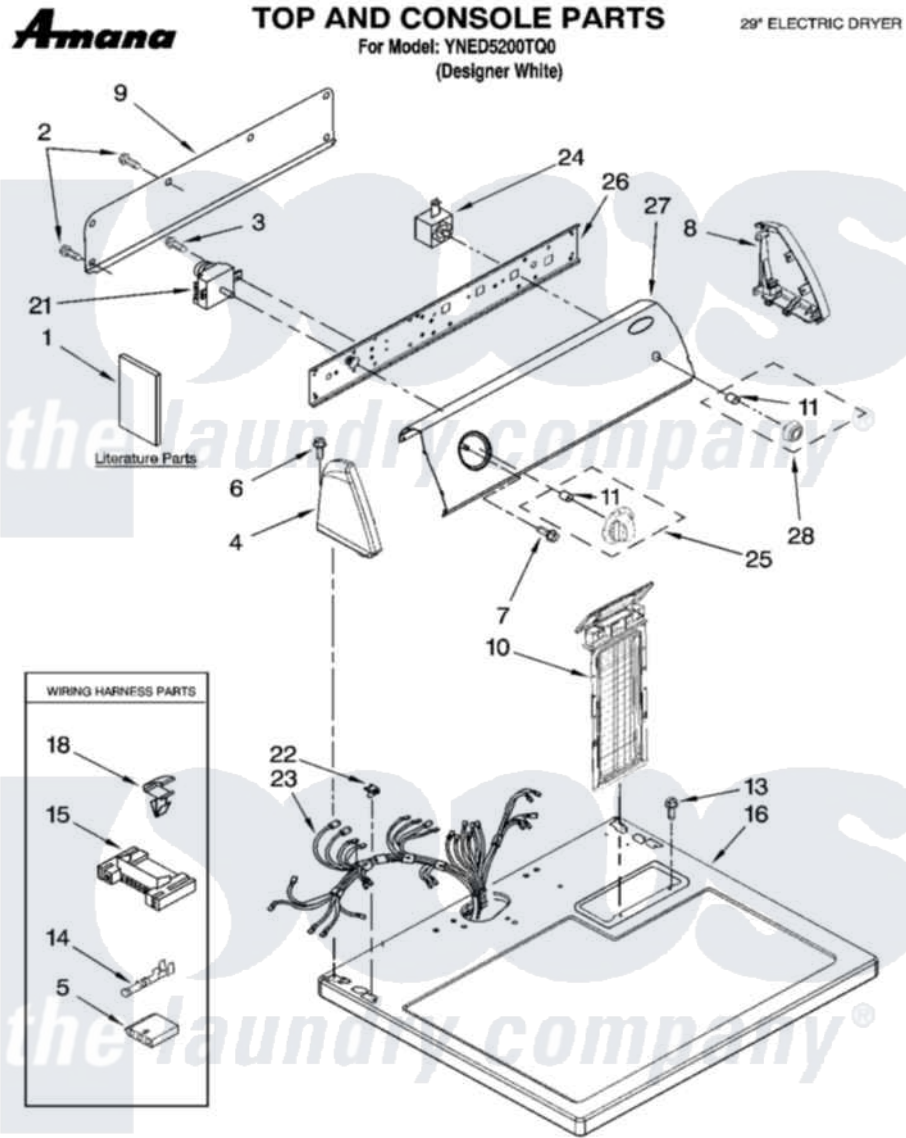

Maytag YNED5200TQ0 01 - TOP AND CONSOLE PARTS

IMPORTANT: All Part Numbers Listed Are Whirlpool Numbers. Source Parts Through Whirlpool.
 4-07 Litho in U.S.A. (LT) 1 Part No. W10137497 Rev. A

Maytag Residential Maytag YNED5200TQ0 Dryer Parts Parts Diagram 01 - TOP AND CONSOLE PARTS
 Click on the part number to view part

Item	Original Part Number	Replaced By	Status	Part Description
1	W10088771		Not Available	Use & Care Guide
"	W10089173		Not Available	Sheet, Cycle Feature
"	W10088970		Not Available	Instructions, Installation
"	8528188		Not Available	Wiring Diagram
2	693995			Screw, Hex Head
3	8533971	90767		Screw, 8A X 3/8 HeX Washer Head Tapping
4	8271365	279962		Endcap
5	3936144			Do-It-Yourself Repair Manuals
6	388326			Screw, 8-18 X 1.25
7	8533951	3400859		Screw, Grounding
8	8271359	279962		Endcap
9	8274261			Do-It-Yourself Repair Manuals
10	8558463			HAndle And Lint Screen Assembly
11	8536939			Clip, Knob
12	688082	487210		Screw, For Mtg. Service

13	000903	407440	Capacitor
14	94614		Terminal
15	3395683		Receptacle, Multi-Terminal
16	8557930	8563985	Top
18	3394427		Clip-Harness
21	8299774		Timer, 60 Hz
22	357213		Nut, Push-In
23	8299868	Not Available	Harness, Wiring
24	3977456		Switch, Push-To-Start
25	W10110048		Timer Knob Assembly
26	8271418		Bracket, Control
27	W10086674		Panel, Control
28	W10110049		Knob, Push-To-Start