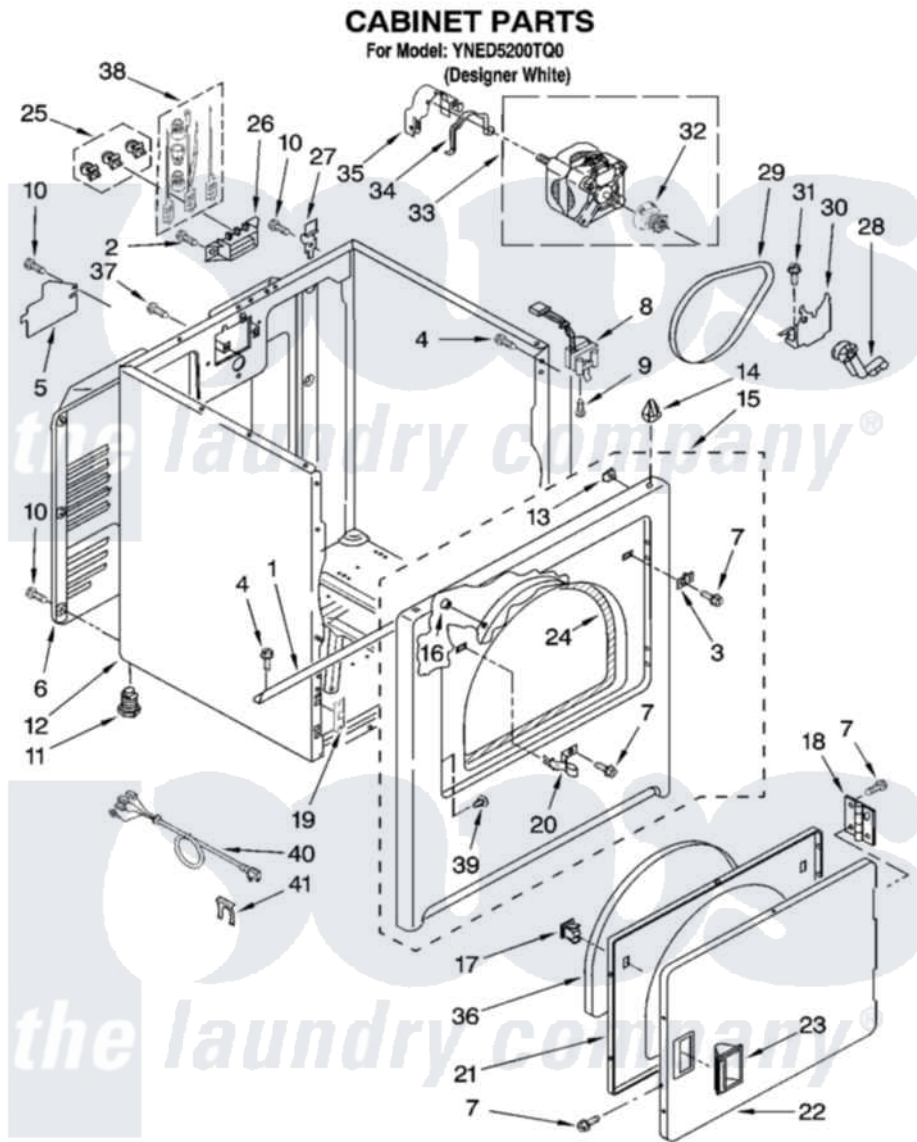

Maytag YNED5200TQ0 02 - CABINET PARTS

IMPORTANT: All Part Numbers Listed Are Whirlpool Numbers. Source Parts Through Whirlpool.

W10137497

3

Maytag [Residential Maytag YNED5200TQ0 Dryer Parts](#) Parts Diagram 02 - CABINET PARTS

[Click on the part number to view part](#)

Item	Original Part Number	Replaced By	Status	Part Description
1	8541400			Bracket, Cabinet
2	3393008	308685		Side Trim)
3	3403630			Plug, Strike Hole
4	343641	681414		Screw, 10AB X 1/2
5	3394202		Not Available	Cover, Terminal Block
6	3396805	280043		Panel-Rear
7	342055	488627		Screw
8	3406109	3406107		Door Switch Assembly
9	697773	3395530		Screw
10	693995			Screw, Hex Head
11	3392100	49621		Feet-Leveling
12	8530603	8533643		Cabinet
13	98234			Clip, U-Bend
14	690363	18776		Lock, Front Top
15	3403444	279852		Panel
16	685203	279220		Clip

17	3389441		Door Catch Assembly
18	3405514	W10362431	Hinge And Pin Assembly
19	3394083		Clip, Front Panel
20	3403431		Strike, Panel
21	3402341		Door, Inner
22	3402335		Door, Front
23	3405184		Handle, Door
24	3406129		Seal And Bearing Assembly
25	279393		Terminal Block Screw Kit
26	3397659		Block, Terminal
27	8066217		Hinge, Top
28	691366		Idler And Pulley Assembly
29	W10131364	341241	Belt
30	348780		Base, Motor
31	3400500		Bolt, 3405245 5/16-18 X 3/4
32	8066184		Pulley, Motor
33	8066206	279827	Motor-Drve
34	660658		Clamp, Motor Mounting 343481 685441
35	3404162		Clamp, Motor
36	3405246		Seal, Door Push-To-Start
37	697776	4331106	Screw, No.10-32 X 7/16
38	279318		Terminal Tinned And Brass Panel
39	3404413		Plug, Hinge Hole
40	3394208		Cord, Power
41	694415		Clip, Strain Relief