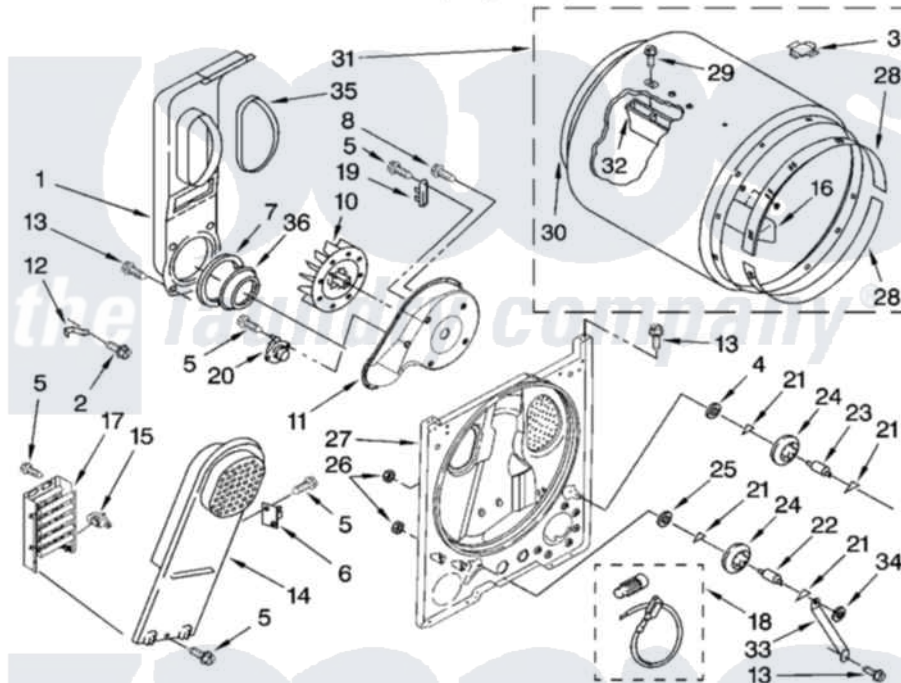

Maytag YNED5200TQ0 03 - BULKHEAD PARTS, OPTIONAL PARTS (NOT INCLUDED)

BULKHEAD PARTS

For Model: YNED5200TQ0
(Designer White)

IMPORTANT: All Part Numbers Listed Are Whirlpool Numbers. Source Parts Through Whirlpool.
W10137497 5

Maytag [Residential Maytag YNED5200TQ0 Dryer Parts](#) Parts Diagram 03 - BULKHEAD PARTS, OPTIONAL PARTS (NOT INCLUDED)

[Click on the part number to view part](#)

Item	Original Part Number	Replaced By	Status	Part Description
1	348368			Lint Chute Assembly
2	489463			Screw, 8-18 X 1/16
3	8066086			Plug, Drum Hole
4	3388703			Washer, Support
5	90767			Screw, 8A X 3/8 HeX Washer Head Tapping
6	3977393	279816		Cutoff-Tml
7	347139			Seal, Lint Chute
8	3390647	488729		Screw
10	694089			Wheel, Blower
11	8577230			Housing, Blower
12	8066155			Clip, Heater Box
13	343641	681414		Screw, 10AB X 1/2
14	8541818			Box, Heater
15	3977767			Thermostat, High Limit 250 F