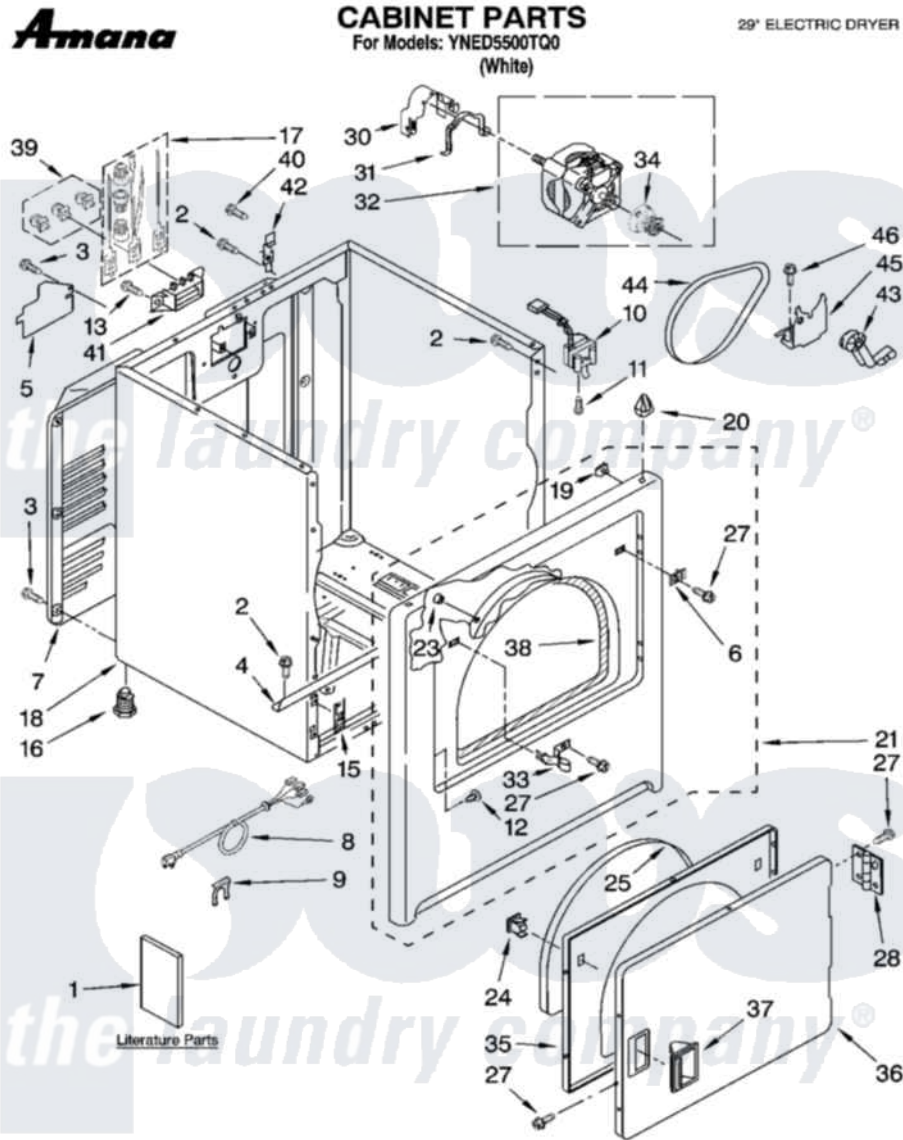

# Maytag YNED5500TQ0 01 - CABINET PARTS

IMPORTANT: All Part Numbers Listed Are Whirlpool Numbers. Source Parts Through Whirlpool.  
 2-07 Litho in U.S.A. (kdr) 1 Part No. W10121749 Rev. A

Maytag [Residential Maytag YNED5500TQ0 Dryer Parts](#) Parts Diagram 01 - CABINET PARTS  
 Click on the part number to view part

Item	Original Part Number	Replaced By	Status	Part Description
1	W10088970		Not Available	Instructions, Installation
"	W10088771		Not Available	Use & Care Guide
"	8528191		Not Available	Wiring Diagram
"	W10089173		Not Available	Sheet, Cycle Feature
"			Not Available	
"			Not Available	
2	343641	<a href="#">681414</a>		Screw, 10AB X 1/2
3	<a href="#">693995</a>			Screw, Hex Head
4	<a href="#">8541400</a>			Bracket, Cabinet
5	3394202		Not Available	Cover, Terminal Block
6	<a href="#">3403630</a>			Plug, Strike Hole
7	3396805	<a href="#">280043</a>		Panel-Rear
8	<a href="#">3394208</a>			Cord, Power
9	<a href="#">694415</a>			Clip, Strain Relief
10	<a href="#">3406107</a>			Door Switch Assembly
11	697773	<a href="#">3395530</a>		Screw