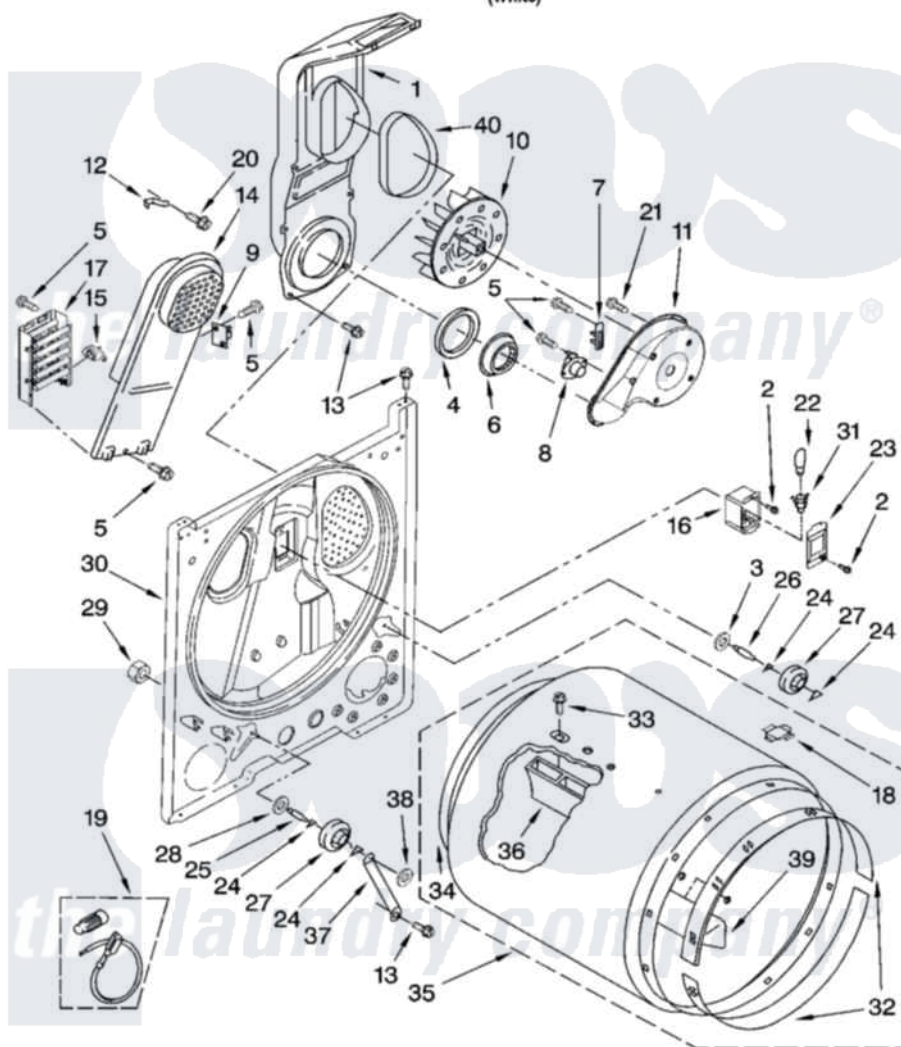

**Maytag YNED5500TQ0 03 - BULKHEAD PARTS, OPTIONAL PARTS (NOT INCLUDED)**

**BULKHEAD PARTS**

For Models: YNED5500TQ0  
(White)

IMPORTANT: All Part Numbers Listed Are Whirlpool Numbers. Source Parts Through Whirlpool.

W10121749

5

Maytag [Residential Maytag YNED5500TQ0 Dryer Parts](#) Parts Diagram 03 - BULKHEAD PARTS, OPTIONAL PARTS (NOT INCLUDED)

[Click on the part number to view part](#)

Item	Original Part Number	Replaced By	Status	Part Description
1	<a href="#">348368</a>			Lint Chute Assembly
2	487909	<a href="#">488729</a>		Screw
3	<a href="#">3388703</a>			Washer, Support
4	<a href="#">347139</a>			Seal, Lint Chute
5	<a href="#">90767</a>			Screw, 8A X 3/8 HeX Washer Head Tapping
6	<a href="#">696302</a>			Shield, Exhaust
7	<a href="#">3392519</a>			Thermal Limiter
8	<a href="#">3387134</a>			Thermostat, Internal-Bias
9	3977393	<a href="#">279816</a>		Cutoff-Tml
10	<a href="#">694089</a>			Wheel, Blower
11	<a href="#">8577230</a>			Housing, Blower
12	3398161			CLIP
13	343641	<a href="#">681414</a>		Screw, 10AB X 1/2
14	<a href="#">8541818</a>			Box, Heater