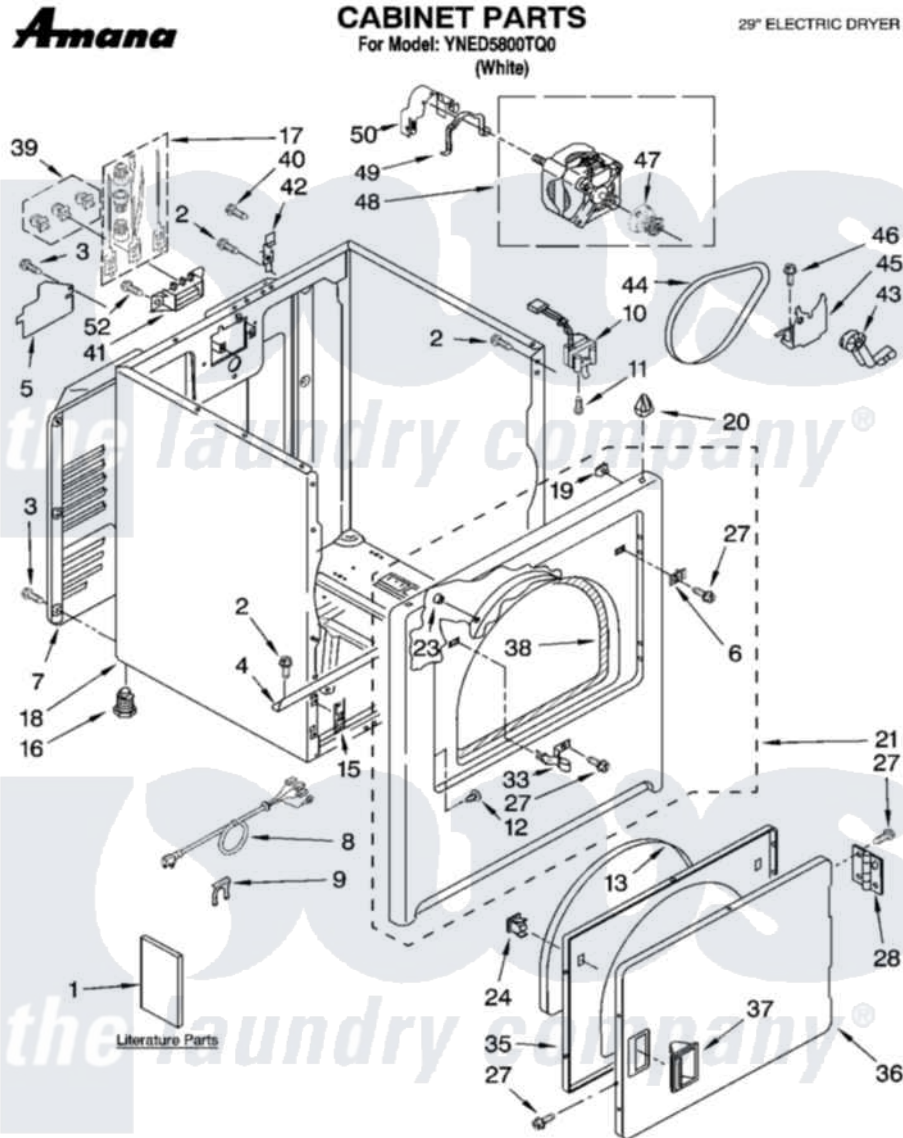

Maytag YNED5800TQ0 01 - CABINET PARTS

IMPORTANT: All Part Numbers Listed Are Whirlpool Numbers. Source Parts Through Whirlpool.
2-07 Litho in U.S.A. (kdr) 1 Part No. W10121750 Rev. A

Maytag [Residential Maytag YNED5800TQ0 Dryer Parts](#) Parts Diagram 01 - CABINET PARTS
Click on the part number to view part

Item	Original Part Number	Replaced By	Status	Part Description
1	W10088970		Not Available	Instructions, Installation
"	W10089173		Not Available	Sheet, Cycle Feature
"	W10088771		Not Available	Use & Care Guide
"	3406668		Not Available	Wiring Diagram
2	343641	681414		Screw, 10AB X 1/2
3	693995			Screw, Hex Head
4	8541400			Bracket, Cabinet
5	3394202		Not Available	Cover, Terminal Block
6	3403630			Plug, Strike Hole
7	3396805	280043		Panel-Rear
8	3394208			Cord, Power
9	694415			Clip, Strain Relief
10	3406107			Door Switch Assembly
11	697773	3395530		Screw
12	3404413			Plug, Hinge Hole
13	3405246			Seal, Door Push-To-Start