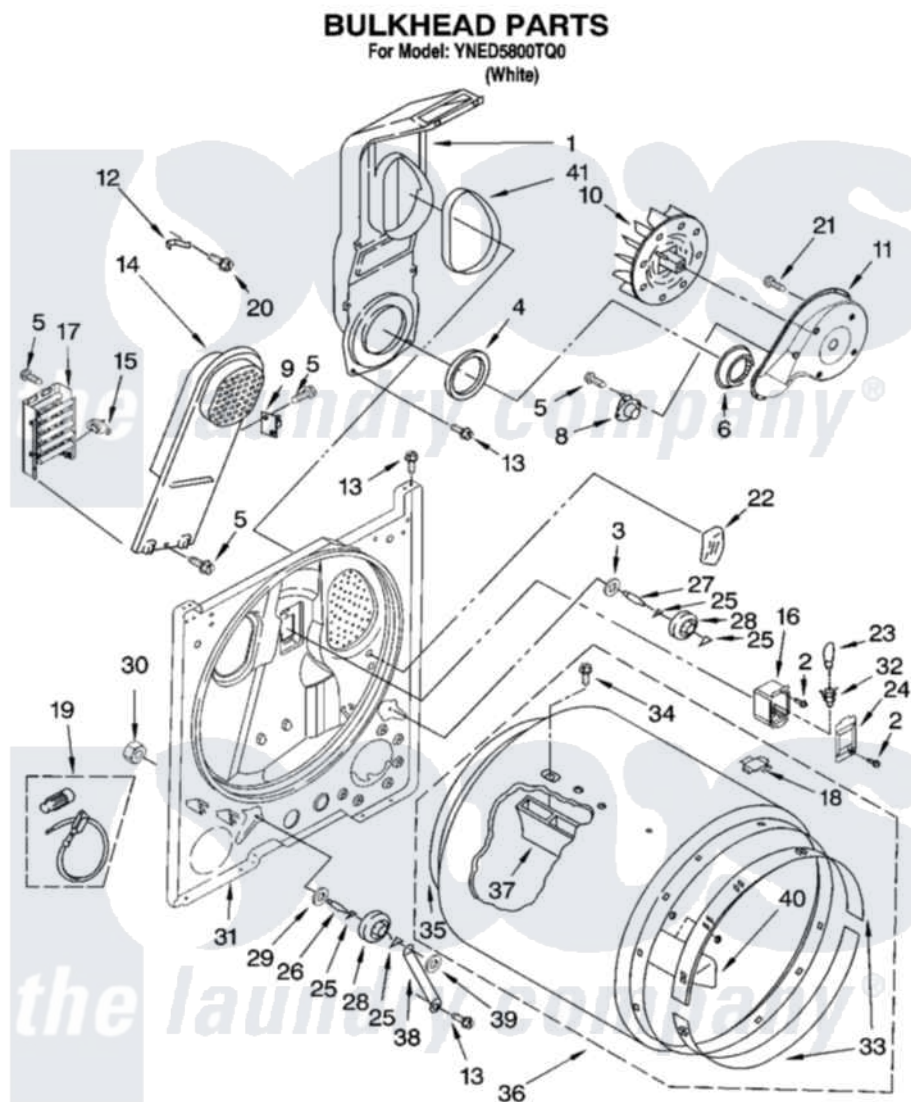

Maytag YNED5800TQ0 03 - BULKHEAD PARTS, OPTIONAL PARTS (NOT INCLUDED)

IMPORTANT: All Part Numbers Listed Are Whirlpool Numbers. Source Parts Through Whirlpool.

W10121750

5

Maytag [Residential Maytag YNED5800TQ0 Dryer Parts](#) Parts Diagram 03 - BULKHEAD PARTS, OPTIONAL PARTS (NOT INCLUDED)

[Click on the part number to view part](#)

Item	Original Part Number	Replaced By	Status	Part Description
1	348368			Lint Chute Assembly
2	487909	488729		Screw
3	3388703			Washer, Support
4	347139			Seal, Lint Chute
5	90767			Screw, 8A X 3/8 HeX Washer Head Tapping
6	696302			Shield, Exhaust
8	8318268			Thermostat, Internal-Bias
9	3977393	279816		Cutoff-Tml
10	694089			Wheel, Blower
11	8577230			Housing, Blower
12	3398161			CLIP
13	343641	681414		Screw, 10AB X 1/2
14	8541818			Box, Heater
15	3977767			Thermostat, High Limit 250 F

16	3977373		Bracket, Drum Light
17	3403590	Not Available	Element, Heater
18	8066086		Plug, Drum Hole
19	279457		Wire Kit, Terminal
20	489463		Screw, 8-18 X 1/16
21	3390647	488729	Screw
22	3976479	279366	Electrode
23	3406124	22002263	Lamp
24	3402841	8532165	Lens, Drum Light
25	690997		Washer, Thrust
26	3399506	W10359270	Shaft, Drum Roller Threads
27	3399507	W10359269	Shaft, Drum Roller Threads
28	3397590	349241T	Support
29	348197		Washer, Support
30	3359452		Nut, Lock
31	3403414		Bulkhead
32	3403634	W10136369	Socket, Drum Light Assembly
33	692526	279441	BeaRng-Rng
34	W10109200		Screw, Baffle Mounting
35	3406130	279857	Seal
36	695587		Drum Assembly
37	692490		Baffle, Drum
38	3976434		Bracket, Support Shaft
39	90296		Nut, Push On
40	3403636		Baffle, Drum
41	339956		Seal, Air Duct To Bulkhead
		Not Available	
"	279948	4392065	Kit, Dryer Repair
"	3406839		Dry Rack Assembly
"	8522199		Accessory Parts
"	72017		Paint, Touch-Up
"	4392899		Paint, Touch-Up
"	350930		Paint, Pressurized Spray B
"	4392901		Paint, Pressurized Spray
"	350938		Paint, Pressurized Spray B
"	799344		Paint, Touch-Up)
"	4392900		Paint, Bulk)