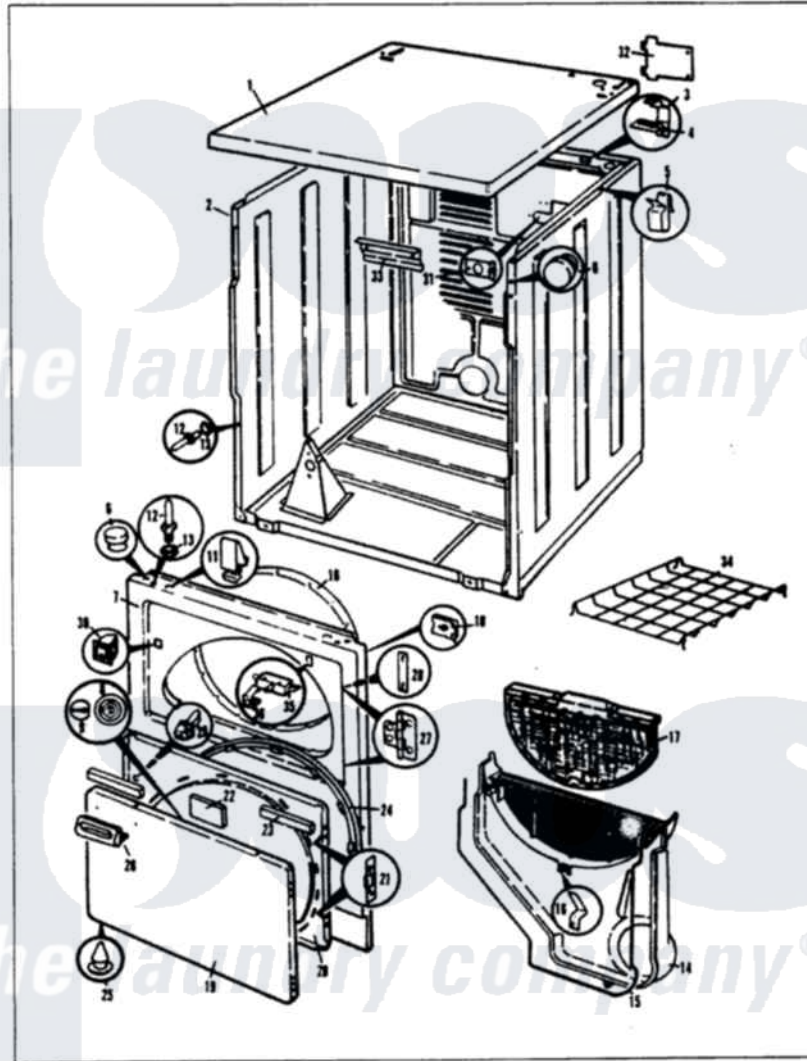

Norge DEF181H 03 - EXTERIOR (ORIG. REV. A-F)

MASTER CARE

DEF18-1

EXTERIOR

Issued 2/86

N-27-23

Norge Residential Norge DEF181H Dryer Parts Parts Diagram 03 - EXTERIOR (ORIG. REV. A-F)

[Click on the part number to view part](#)

Item	Original Part Number	Replaced By	Status	Part Description
1	53-0124-25		Not Available	CABINET TOP
2	53-0667-25		Not Available	CABINET ASM
3	63-5712			Hinge, Cabinet Top
4	25-3092	90767		Screw, 8A X 3/8 HeX Washer Head Tapping
"	33-0930			Pad, Top Hinge
5	25-3034			Clip, Wiring
6	33-2653			Bumper, Cabinet
7	53-0126-25		Not Available	FRONT PANEL
8	W10124350		Not Available	NOT REQUIRED PART OR SEE NOTE
9	W10124350		Not Available	NOT REQUIRED PART OR SEE NOTE
10	25-7820	489478		Screw, 8 X 1/2
"	25-7817		Not Available	CLIP, U-TYPE
11	25-7220			Clip, Cabinet Top
12	63-6148	53-0643		Pin, Locator