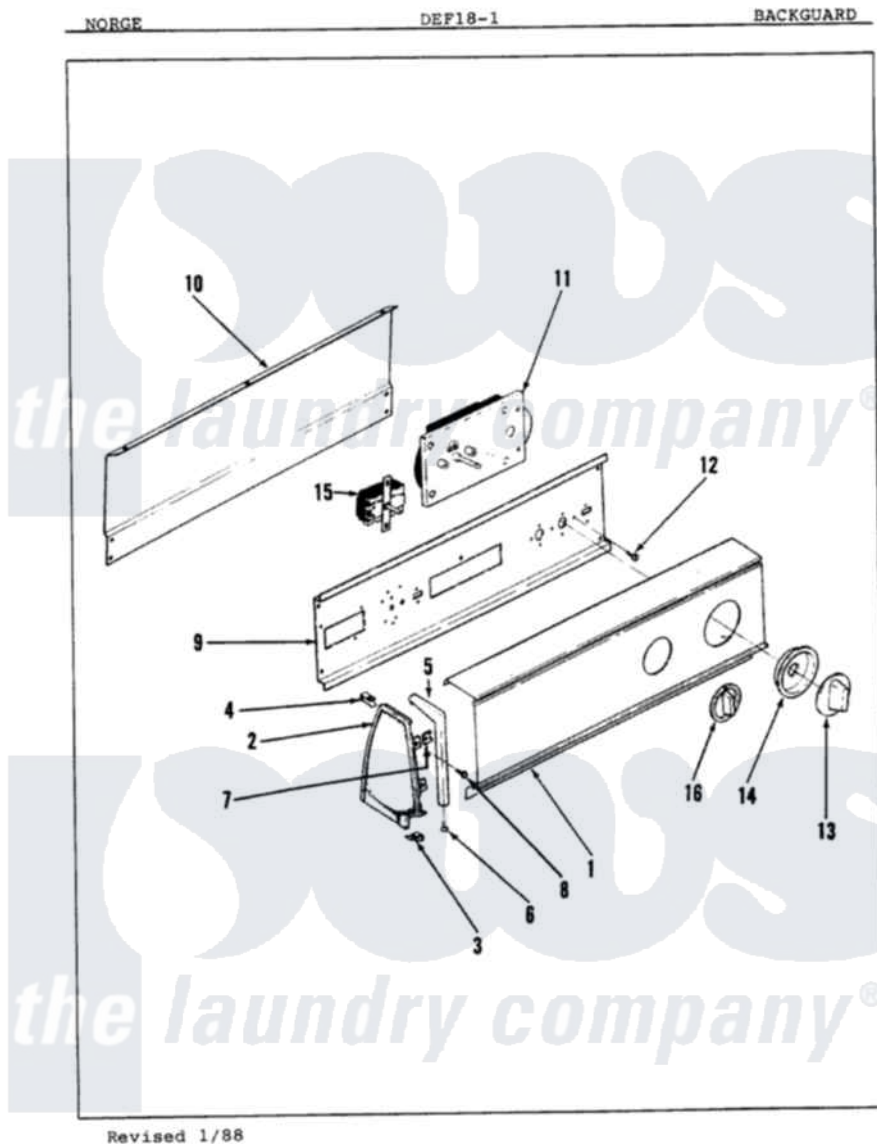

Norge DEF181W 01 - CONTROL PANEL (ORIG. REV. A-F)

Norge [Residential Norge DEF181W Dryer Parts](#) Parts Diagram 01 - CONTROL PANEL (ORIG. REV. A-F)
 Click on the part number to view part

Item	Original Part Number	Replaced By	Status	Part Description
1	53-0819		Not Available	CONTROL PANEL
2	25-7649	910187		Screw
"	25-7702			Speedclip, End Cap To Control Panel
"	53-0264			RH Endcap
"	53-0265			LH Endcap
3	25-7851			Speedclip, End Cap To Top
"	25-7697	25-2219		Screw
4	25-7435	33002917		Screw, No.10-16
"	25-7852			Speedclip, Rr Shld To End Cap
5	53-0280		Not Available	TRIM, END CAP (LT)
"	53-0279		Not Available	TRIM, END CAP (RT)
6	25-7760			Screw
7	25-7702			Speedclip, End Cap To Control Panel
8	25-3092	90767		Screw, 8A X 3/8 HeX Washer Head Tapping

9	53-0365	53-1676	Shield, Control
10	53-0268	21001460	Shield, Rear
"	25-3457		Screw, Sems
"	25-3457		Screw, Sems
11	53-0661	Not Available	TIMER
"	53-0379	Not Available	TIMER
12	53-0670	Not Available	KNOB/SKIRT ASM
"	53-0729	Not Available	TIMER KNOB ASM
"	25-0205	216412	Screw, Bracket To Timer
"	53-0472	Not Available	TIMER KNOB
13	53-0651	Not Available	TIMER KNOB
"	35-0267	Not Available	TIMER KNOB
"	53-0652	Not Available	TIMER KNOB
"	25-6044		Set Screw
14	35-0092	Not Available	SKIRT ASM
15	25-3092	90767	Screw, 8A X 3/8 HeX Washer Head Tapping
"	53-0456		Switch, Selector
16	35-0316	21001283	Knob, Selector----Piq
"	35-0167	21001283	Knob, Selector----Piq