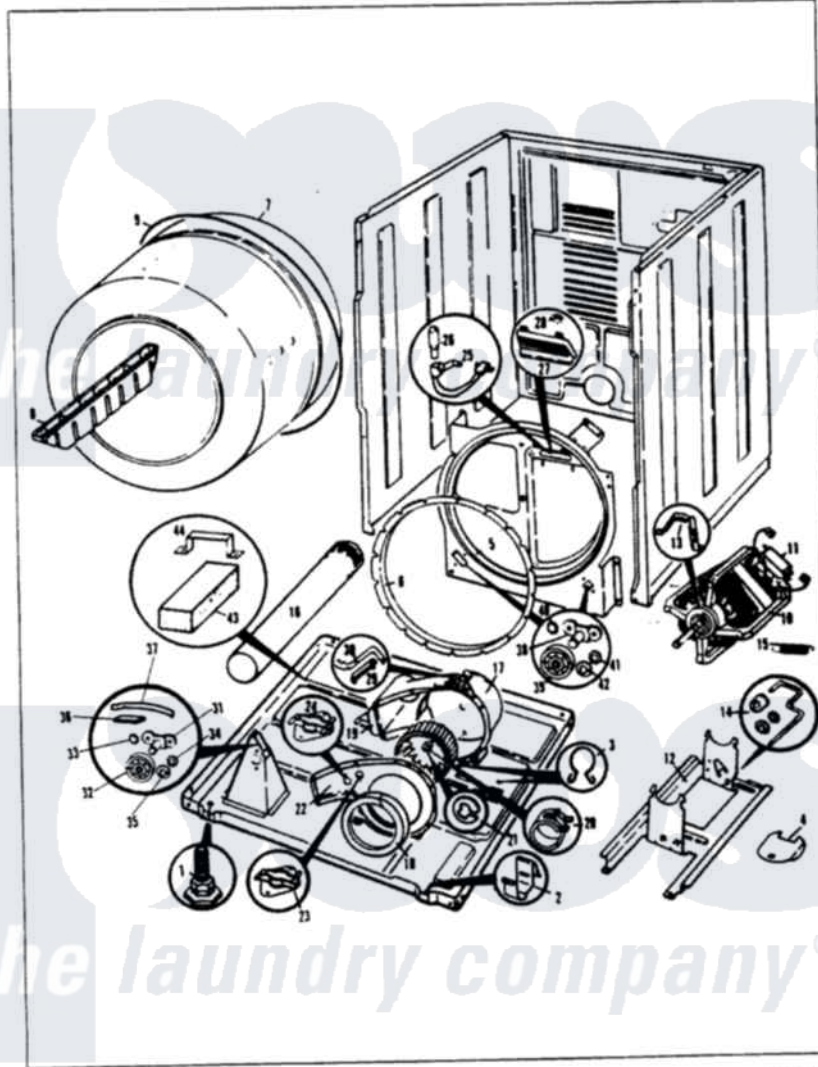

Norge DEF181W 02 - CYLINDER & DRIVE (ORIG.-REV. A-F)

MASTER CASE

DEF18-1

CYLINDER & DRIVE

ISSUED 2/86

N-27-25

Norge Residential Norge DEF181W Dryer Parts Parts Diagram 02 - CYLINDER & DRIVE (ORIG.-REV. A-F)
 Click on the part number to view part

Item	Original Part Number	Replaced By	Status	Part Description
1	63-5519		Not Available	LEG, LEVELING
2	53-0120			Clip, Front Panel
3	25-7027	16515		Clip
4	25-7741	W10116760		Screw
"	53-0153		Not Available	SHIELD, WIRING
5	25-7733	681414		Screw, 10AB X 1/2
"	53-0691	LA-1054		Dryer Bulkhead Kit
6	53-0282	31001637		Seal Assembly, Cylinder Front
7	53-0178	53-1250		Cylinder
8	53-0117		Not Available	BAFFLE, GRAY
"	25-7759	3196164		Screw
9	LA-1004			Motor Mtg. Kit
"	53-0186	341241		Belt
10	53-0189	LA-1004		Motor Mtg. Kit
11	53-0332			Motor Switch
"	73-0467		Not Available	MOTOR SWITCH