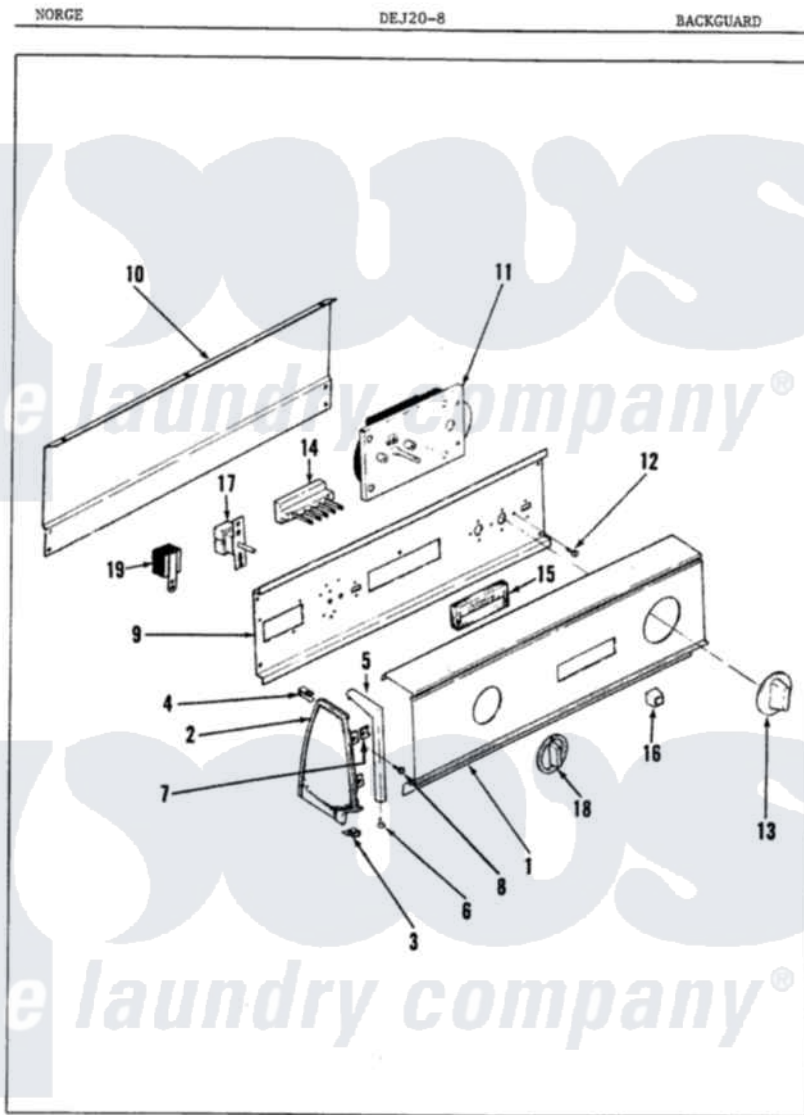

Norge DEJ208A 01 - CONTROL PANEL (REV. A-C)

Norge Residential Norge DEJ208A Dryer Parts Parts Diagram 01 - CONTROL PANEL (REV. A-C)
 Click on the part number to view part

Item	Original Part Number	Replaced By	Status	Part Description
1	53-1059		Not Available	CONTROL PANEL
2	53-0265			LH Endcap
"	25-7702			Speedclip, End Cap To Control Panel
"	25-7649	910187		Screw
"	53-0264			RH Endcap
3	25-7697	25-2219		Screw
"	25-7851			Speedclip, End Cap To Top
4	25-7435	33002917		Screw, No.10-16
"	25-7852			Speedclip, Rr Shld To End Cap
5	53-0278		Not Available	TRIM, END CAP (LT)
"	53-0277		Not Available	TRIM, END CAP (RT)
6	25-7760			Screw
7	25-7702			Speedclip, End Cap To Control Panel
8	25-3092	90767		Screw, 8A X 3/8 HeX Washer Head Tapping

9	53-0323		Not Available	CONTROL SHIELD
10	53-0268	21001460		Shield, Rear
"	25-3457			Screw, Sems
11	63-5685	63-5613		Timer
"	53-0659			Timer
"	63-6743	31001484		Resistor Assembly
12	25-0205	216412		Screw, Bracket To Timer
13	53-0653	31001219		Knob Ski
14	63-5483		Not Available	5 PB SWITCH
"	25-7712		Not Available	SCREW
"	33-6621		Not Available	BRACKET, SWITCH
"	25-3092	90767		Screw, 8A X 3/8 HeX Washer Head Tapping
15	33-8541		Not Available	SWITCH PAD
16	35-0385			Pushbutton
17	25-3092	90767		Screw, 8A X 3/8 HeX Washer Head Tapping
"	53-0346	53-1263		Rotary Switch
18	35-0168		Not Available	SELECTOR KNOB
19	25-3092	90767		Screw, 8A X 3/8 HeX Washer Head Tapping
"	63-6731	53-1639		Buzzer Assembly