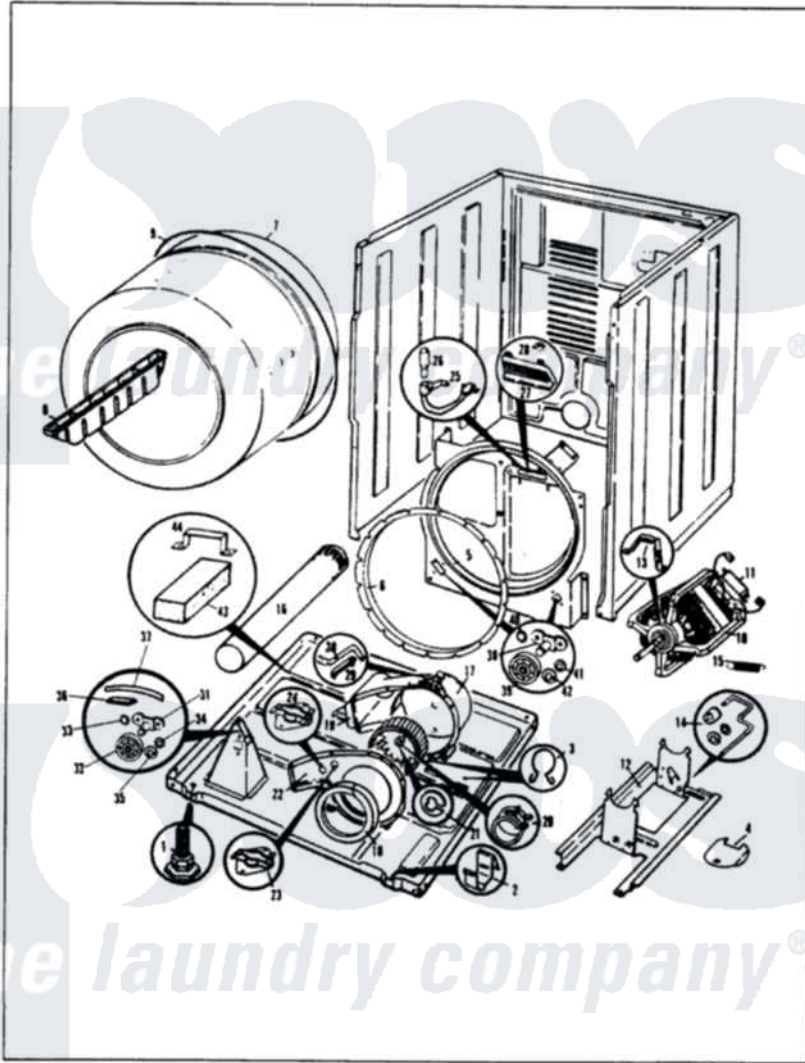

Norge DEJ208A 02 - CYLINDER & DRIVE (REV.A-C)

NORGE

DEJ20-8

CYLINDER & DRIVE

Norge Residential Norge DEJ208A Dryer Parts Parts Diagram 02 - CYLINDER & DRIVE (REV.A-C)

[Click on the part number to view part](#)

Item	Original Part Number	Replaced By	Status	Part Description
1	63-5519		Not Available	LEG, LEVELING
2	53-0120			Clip, Front Panel
3	25-7027	16515		Clip
4	53-0153		Not Available	SHIELD, WIRING
"	25-7741	W10116760		Screw
5	53-0175	LA-1054		Dryer Bulkhead Kit
"	25-7733	681414		Screw, 10AB X 1/2
6	53-0282	31001637		Seal Assembly, Cylinder Front
7	53-0178	53-1250		Cylinder
8	25-7759	3196164		Screw
"	53-0117		Not Available	BAFFLE, GRAY
9	53-0186	341241		Belt
"	LA-1004			Motor Mtg. Kit
10	53-1041	LA-1004		Motor Mtg. Kit
11	73-0467		Not Available	MOTOR SWITCH
"	53-0332			Motor Switch