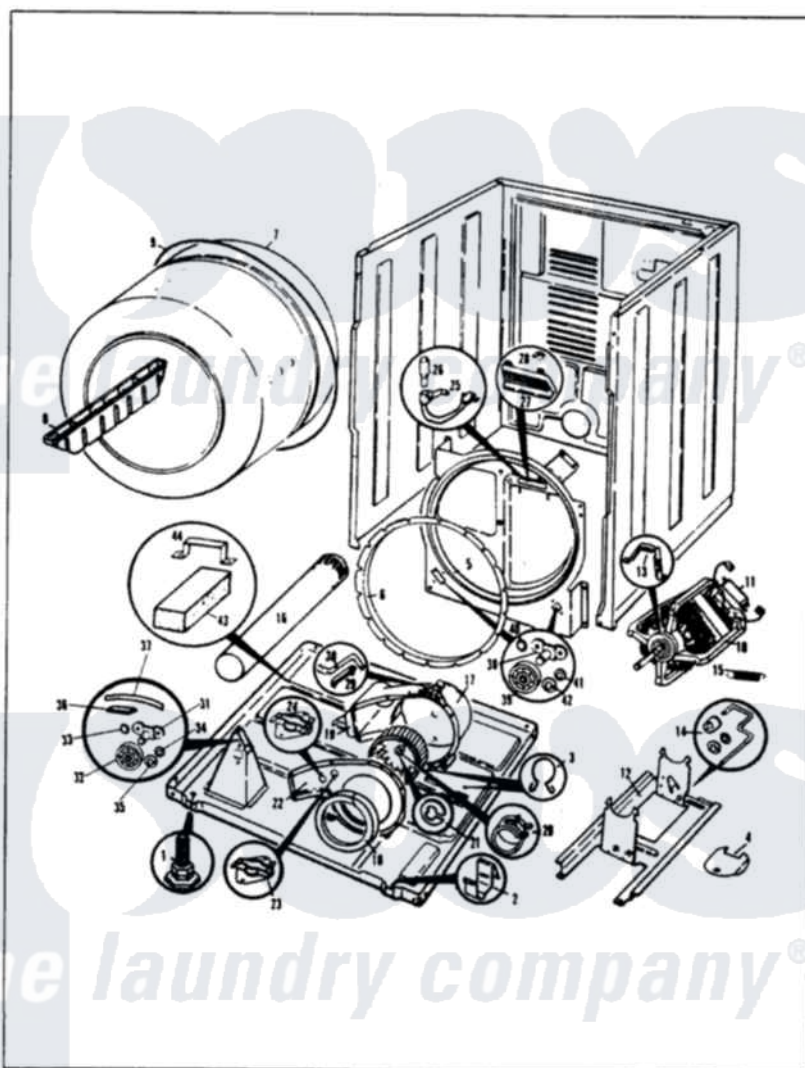

# Norge DEJ208H 02 - CYLINDER & DRIVE (REV.A-C)

NORGE

DEJ20-8

CYLINDER & DRIVE

Norge Residential Norge DEJ208H Dryer Parts Parts Diagram 02 - CYLINDER & DRIVE (REV.A-C)

[Click on the part number to view part](#)

Item	Original Part Number	Replaced By	Status	Part Description
1	63-5519		Not Available	LEG, LEVELING
2	<a href="#">53-0120</a>			Clip, Front Panel
3	25-7027	<a href="#">16515</a>		Clip
4	53-0153		Not Available	SHIELD, WIRING
"	25-7741	<a href="#">W10116760</a>		Screw
5	53-0175	<a href="#">LA-1054</a>		Dryer Bulkhead Kit
"	25-7733	<a href="#">681414</a>		Screw, 10AB X 1/2
6	53-0282	<a href="#">31001637</a>		Seal Assembly, Cylinder Front
7	53-0178	<a href="#">53-1250</a>		Cylinder
8	25-7759	<a href="#">3196164</a>		Screw
"	53-0117		Not Available	BAFFLE, GRAY
9	53-0186	<a href="#">341241</a>		Belt
"	<a href="#">LA-1004</a>			Motor Mtg. Kit
10	53-1041	<a href="#">LA-1004</a>		Motor Mtg. Kit
11	73-0467		Not Available	MOTOR SWITCH
"	<a href="#">53-0332</a>			Motor Switch