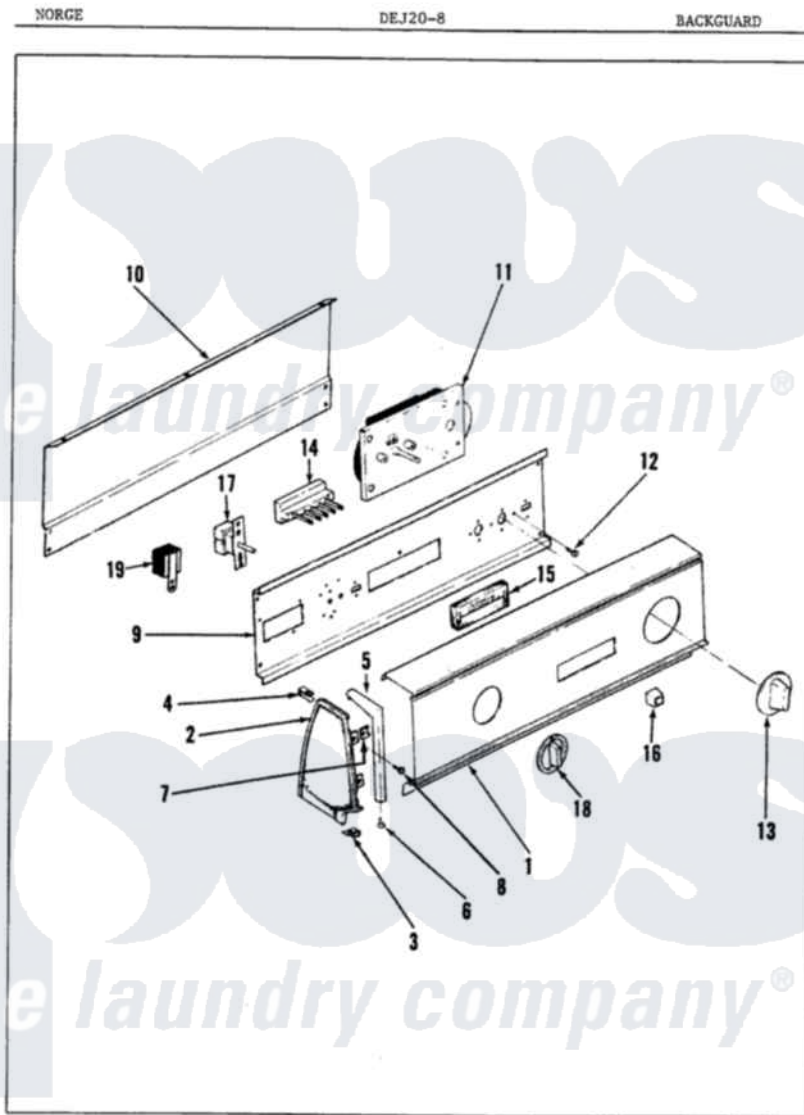

Norge DEJ208W 01 - CONTROL PANEL (REV. A-C)

Norge [Residential Norge DEJ208W Dryer Parts](#) Parts Diagram 01 - CONTROL PANEL (REV. A-C)
 Click on the part number to view part

Item	Original Part Number	Replaced By	Status	Part Description
1	53-1059		Not Available	CONTROL PANEL
2	53-0265			LH Endcap
"	25-7702			Speedclip, End Cap To Control Panel
"	25-7649	910187		Screw
"	53-0264			RH Endcap
3	25-7697	25-2219		Screw
"	25-7851			Speedclip, End Cap To Top
4	25-7435	33002917		Screw, No.10-16
"	25-7852			Speedclip, Rr Shld To End Cap
5	53-0278		Not Available	TRIM, END CAP (LT)
"	53-0277		Not Available	TRIM, END CAP (RT)
6	25-7760			Screw
7	25-7702			Speedclip, End Cap To Control Panel
8	25-3092	90767		Screw, 8A X 3/8 HeX Washer Head Tapping

9	53-0323		Not Available	CONTROL SHIELD
10	53-0268	21001460		Shield, Rear
"	25-3457			Screw, Sems
11	63-5685	63-5613		Timer
"	53-0659			Timer
"	63-6743	31001484		Resistor Assembly
12	25-0205	216412		Screw, Bracket To Timer
13	53-0653	31001219		Knob Ski
14	63-5483		Not Available	5 PB SWITCH
"	25-7712		Not Available	SCREW
"	33-6621		Not Available	BRACKET, SWITCH
"	25-3092	90767		Screw, 8A X 3/8 HeX Washer Head Tapping
15	33-8541		Not Available	SWITCH PAD
16	35-0385			Pushbutton
17	25-3092	90767		Screw, 8A X 3/8 HeX Washer Head Tapping
"	53-0346	53-1263		Rotary Switch
18	35-0168		Not Available	SELECTOR KNOB
19	25-3092	90767		Screw, 8A X 3/8 HeX Washer Head Tapping
"	63-6731	53-1639		Buzzer Assembly