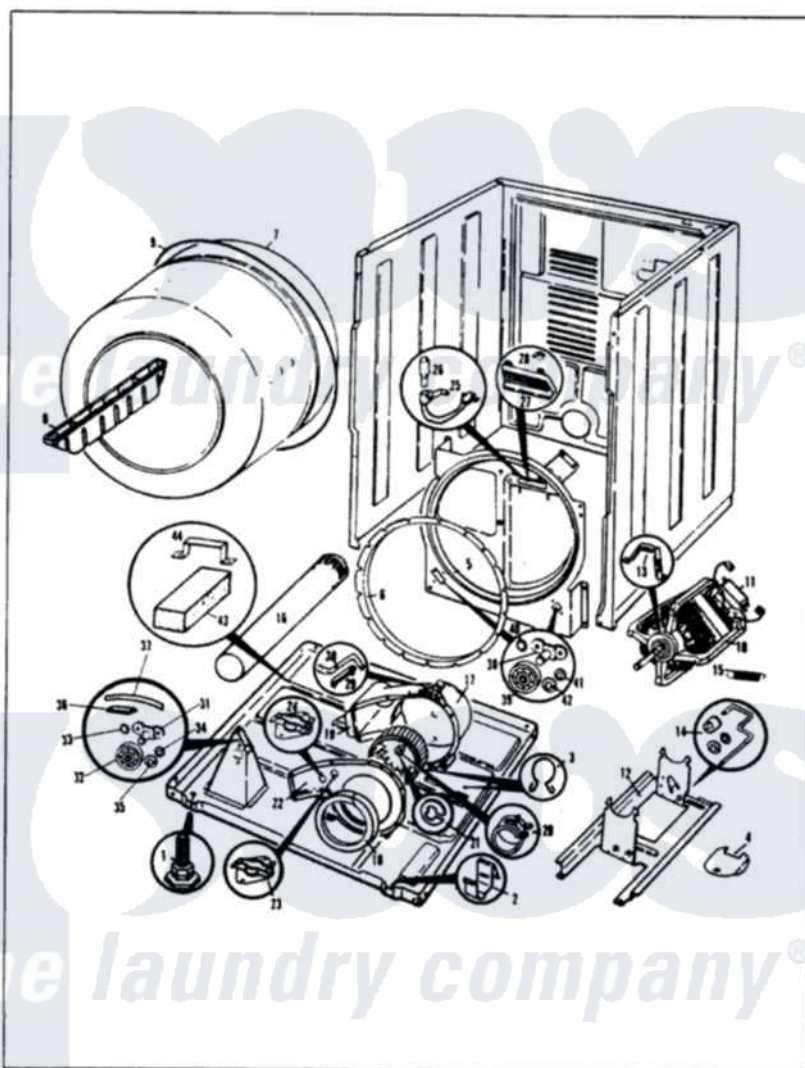

# Norge DEJ208W 02 - CYLINDER & DRIVE (REV.A-C)

NORGE

DEJ20-8

CYLINDER & DRIVE

Norge [Residential Norge DEJ208W Dryer Parts](#) Parts Diagram 02 - CYLINDER & DRIVE (REV.A-C)

[Click on the part number to view part](#)

Item	Original Part Number	Replaced By	Status	Part Description
1	63-5519		Not Available	LEG, LEVELING
2	<a href="#">53-0120</a>			Clip, Front Panel
3	25-7027	<a href="#">16515</a>		Clip
4	53-0153		Not Available	SHIELD, WIRING
"	25-7741	<a href="#">W10116760</a>		Screw
5	53-0175	<a href="#">LA-1054</a>		Dryer Bulkhead Kit
"	25-7733	<a href="#">681414</a>		Screw, 10AB X 1/2
6	53-0282	<a href="#">31001637</a>		Seal Assembly, Cylinder Front
7	53-0178	<a href="#">53-1250</a>		Cylinder
8	25-7759	<a href="#">3196164</a>		Screw
"	53-0117		Not Available	BAFFLE, GRAY
9	53-0186	<a href="#">341241</a>		Belt
"	<a href="#">LA-1004</a>			Motor Mtg. Kit
10	53-1041	<a href="#">LA-1004</a>		Motor Mtg. Kit
11	73-0467		Not Available	MOTOR SWITCH
"	<a href="#">53-0332</a>			Motor Switch