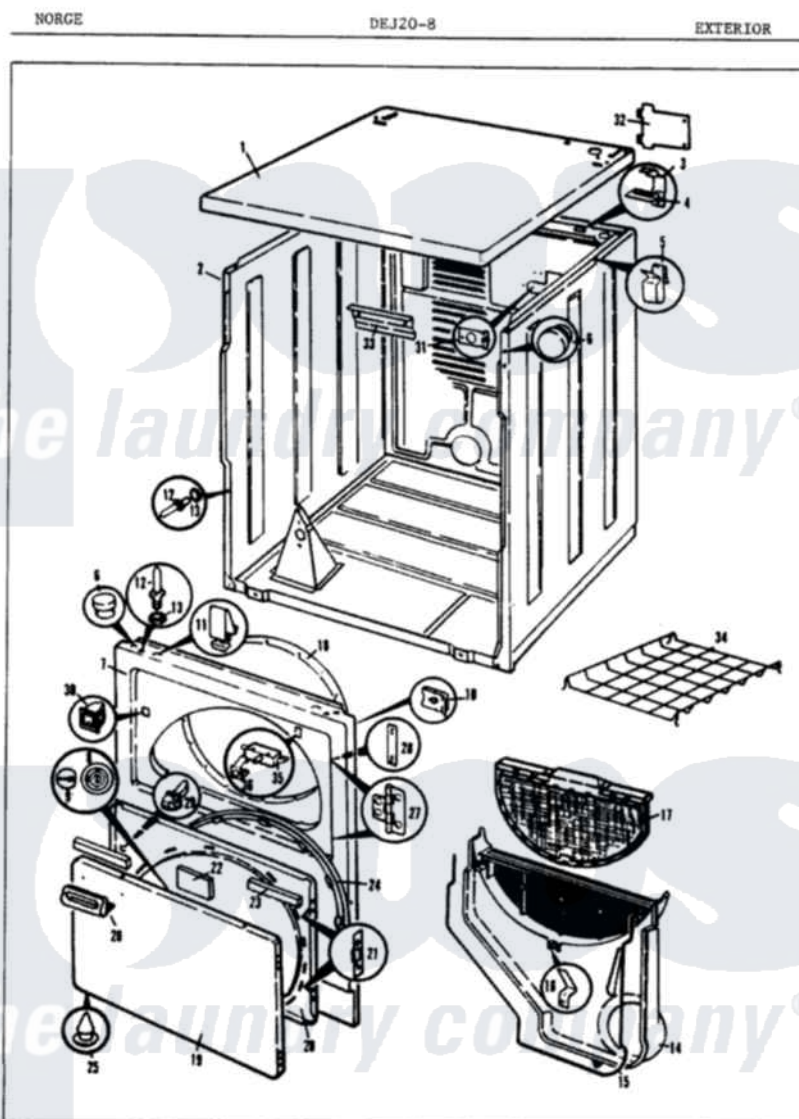

Norge DEJ208W 03 - EXTERIOR (REV. A-C)

Norge Residential Norge DEJ208W Dryer Parts Parts Diagram 03 - EXTERIOR (REV. A-C)
 Click on the part number to view part

| Item | Original Part Number | Replaced By | Status | Part Description |
|------|-------------------------|--------------------------|---------------|---|
| 1 | 53-0314 | | Not Available | CABINET TOP |
| 2 | 53-0160 | 31001714 | | Cabinet And Base Assembly |
| 3 | 63-5712 | | | Hinge, Cabinet Top |
| 4 | 25-3092 | 90767 | | Screw, 8A X 3/8 HeX Washer Head Tapping |
| " | 33-0930 | | | Pad, Top Hinge |
| 5 | 25-3034 | | | Clip, Wiring |
| 6 | 33-2653 | | | Bumper, Cabinet |
| 7 | 53-0726 | 31001771 | | Panel, Front |
| 8 | W10124350 | | Not Available | NOT REQUIRED PART OR SEE NOTE |
| 9 | W10124350 | | Not Available | NOT REQUIRED PART OR SEE NOTE |
| 10 | 25-7820 | 489478 | | Screw, 8 X 1/2 |
| " | 25-7817 | | Not Available | CLIP, U-TYPE |
| 11 | 25-7220 | | | Clip, Cabinet Top |
| 12 | 63-6148 | 53-0643 | | Pin, Locator |