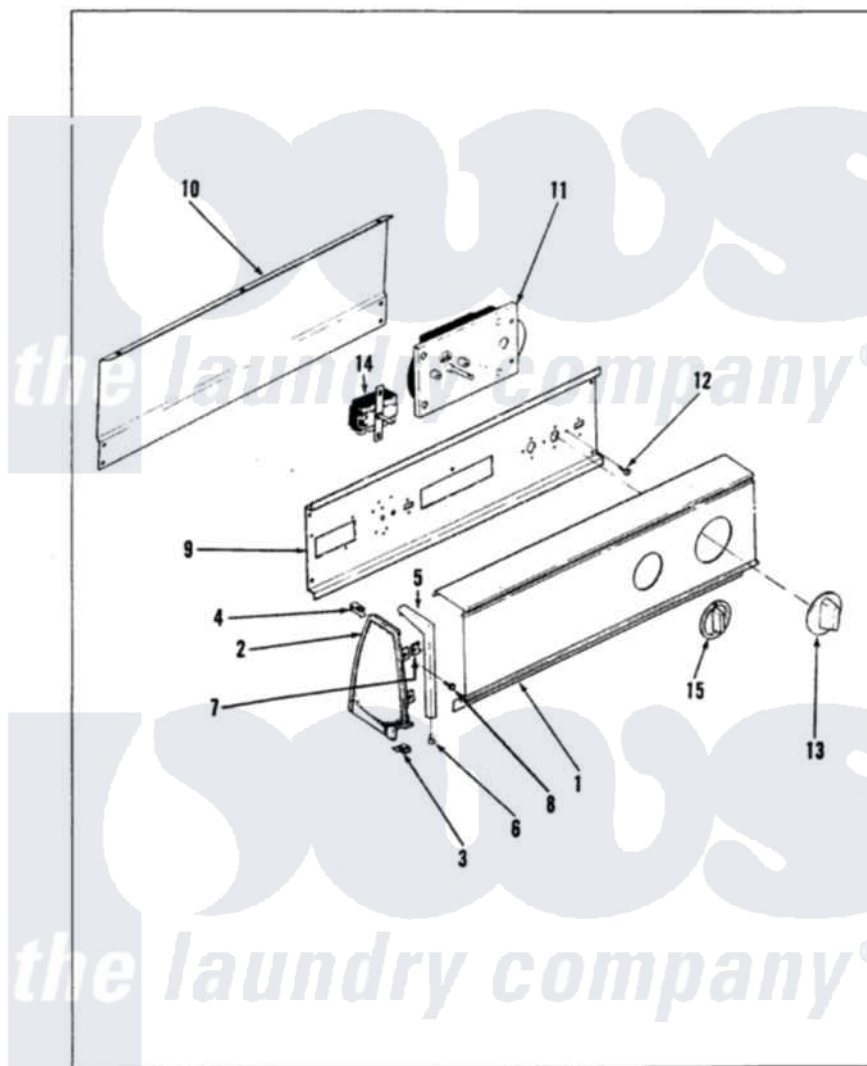

# Norge DEJ254H 01 - CONTROL PANEL (REV. A-C)

NORGE DEJ25-4 BACKGUARD

Issued 4/88

Norge Residential Norge DEJ254H Dryer Parts Parts Diagram 01 - CONTROL PANEL (REV. A-C)

[Click on the part number to view part](#)

Item	Original Part Number	Replaced By	Status	Part Description
1	53-0820		Not Available	CONTROL PANEL
2	25-7649	<a href="#">910187</a>		Screw
"	<a href="#">25-7702</a>			Speedclip, End Cap To Control Panel
"	<a href="#">53-0264</a>			RH Endcap
"	<a href="#">53-0265</a>			LH Endcap
3	<a href="#">25-7851</a>			Speedclip, End Cap To Top
"	25-7697	<a href="#">25-2219</a>		Screw
4	25-7435	<a href="#">33002917</a>		Screw, No.10-16
"	<a href="#">25-7852</a>			Speedclip, Rr Shld To End Cap
5	53-0277		Not Available	TRIM, END CAP (RT)
"	53-0278		Not Available	TRIM, END CAP (LT)
6	<a href="#">25-7760</a>			Screw
7	<a href="#">25-7702</a>			Speedclip, End Cap To Control Panel
8	25-3092	<a href="#">90767</a>		Screw, 8A X 3/8 HeX Washer Head Tapping

9	53-0365	<a href="#">53-1676</a>	Shield, Control
10	53-0268	<a href="#">21001460</a>	Shield, Rear
"	25-3092	<a href="#">90767</a>	Screw, 8A X 3/8 HeX Washer Head Tapping
"	<a href="#">25-3457</a>		Screw, Sems
11	63-6752	Not Available	TIMER MOTOR
"	53-0862	Not Available	230/50 TIMER
"	63-6743	<a href="#">31001484</a>	Resistor Assembly
12	25-0205	<a href="#">216412</a>	Screw, Bracket To Timer
13	53-0653	<a href="#">31001219</a>	Knob Ski
14	25-3092	<a href="#">90767</a>	Screw, 8A X 3/8 HeX Washer Head Tapping
"	53-0394	<a href="#">53-1264</a>	Rotary Switch
15	35-0168	Not Available	SELECTOR KNOB