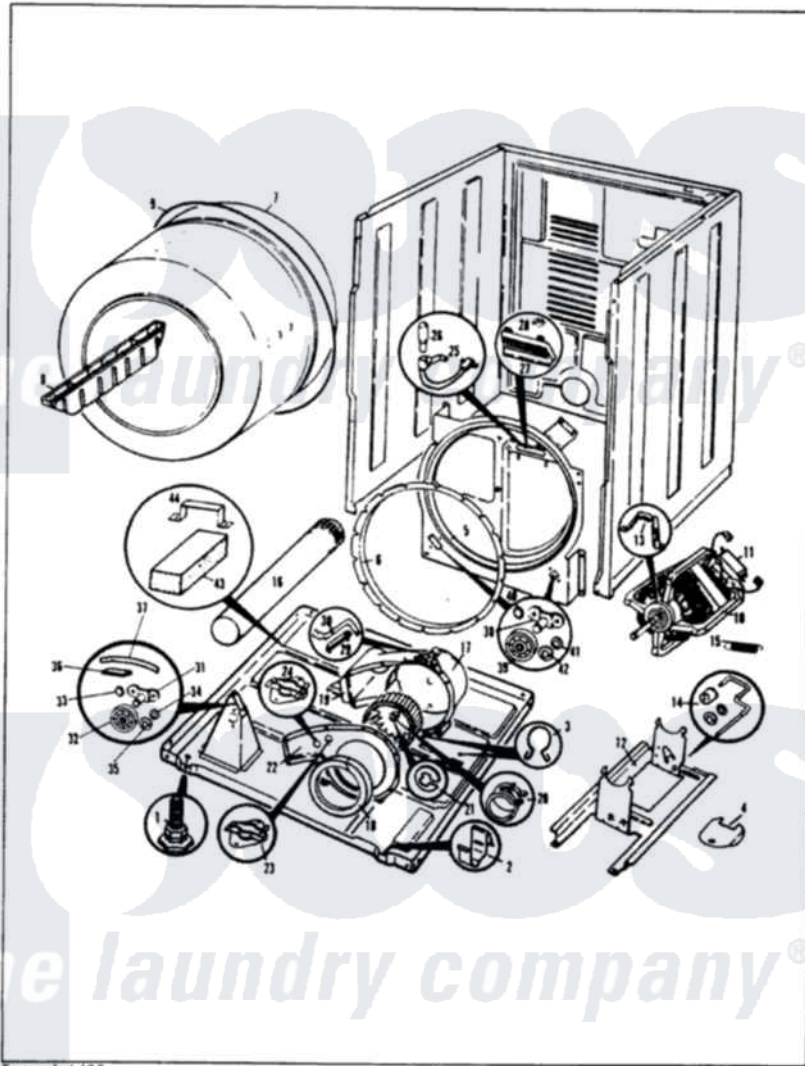

# Norge DEJ254H 02 - CYLINDER & DRIVE (REV.A-C)

NORGE

DEJ25-4

CYLINDER & DRIVE

Issued 4/88

Norge Residential Norge DEJ254H Dryer Parts Parts Diagram 02 - CYLINDER & DRIVE (REV.A-C)

Click on the part number to view part