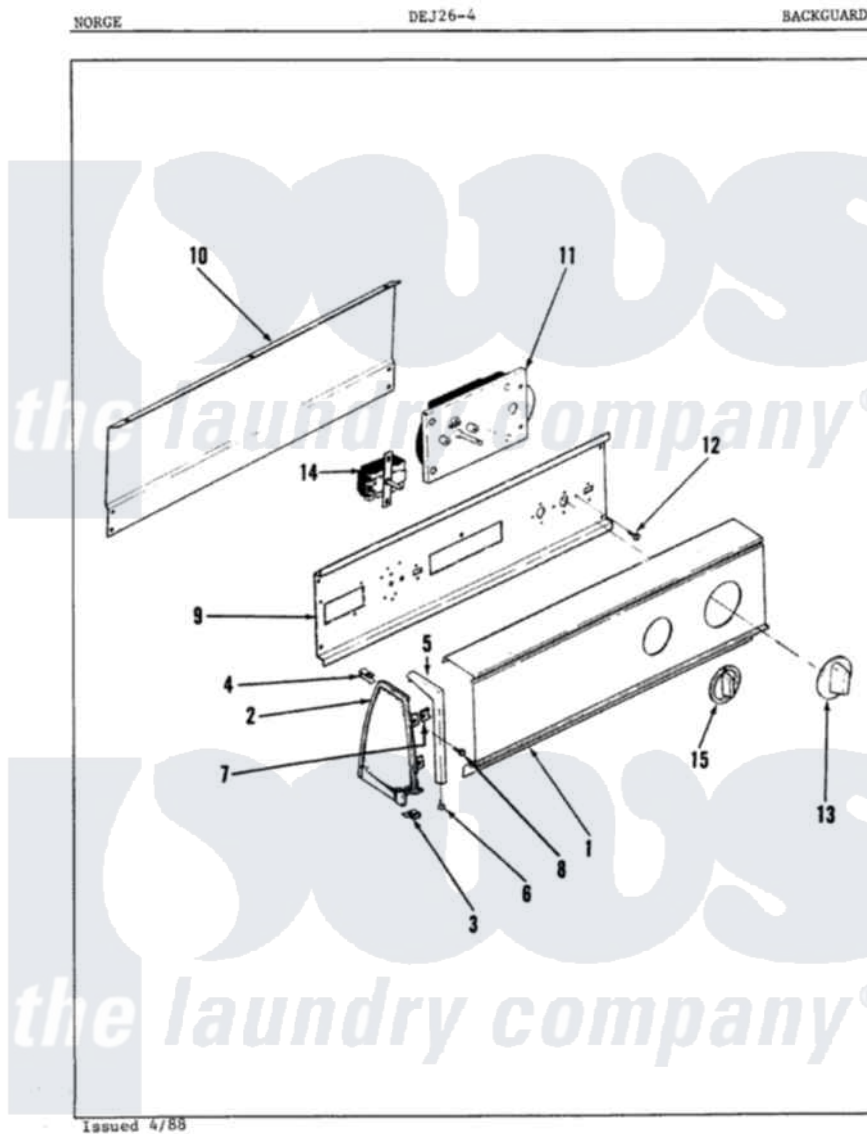

Norge DEJ264H 01 - CONTROL PANEL (REV. A-C)

Norge Residential Norge DEJ264H Dryer Parts Parts Diagram 01 - CONTROL PANEL (REV. A-C)
 Click on the part number to view part

Item	Original Part Number	Replaced By	Status	Part Description
1	53-0820		Not Available	CONTROL PANEL
2	25-7649	910187		Screw
"	25-7702			Speedclip, End Cap To Control Panel
"	53-0264			RH Endcap
"	53-0265			LH Endcap
3	25-7851			Speedclip, End Cap To Top
"	25-7697	25-2219		Screw
4	25-7435	33002917		Screw, No.10-16
"	25-7852			Speedclip, Rr Shld To End Cap
5	53-0277		Not Available	TRIM, END CAP (RT)
"	53-0278		Not Available	TRIM, END CAP (LT)
6	25-7760			Screw
7	25-7702			Speedclip, End Cap To Control Panel
8	25-3092	90767		Screw, 8A X 3/8 HeX Washer Head Tapping

9	53-0365	53-1676	Shield, Control
10	25-3092	90767	Screw, 8A X 3/8 HeX Washer Head Tapping
"	53-0268	21001460	Shield, Rear
"	25-3457		Screw, Sems
11	53-0658	Not Available	TIMER(EXPORT)
"	53-0601		Timer Motor
"	63-6743	31001484	Resistor Assembly
12	25-0205	216412	Screw, Bracket To Timer
13	53-0653	31001219	Knob Ski
14	25-3092	90767	Screw, 8A X 3/8 HeX Washer Head Tapping
"	53-0394	53-1264	Rotary Switch
15	35-0168	Not Available	SELECTOR KNOB