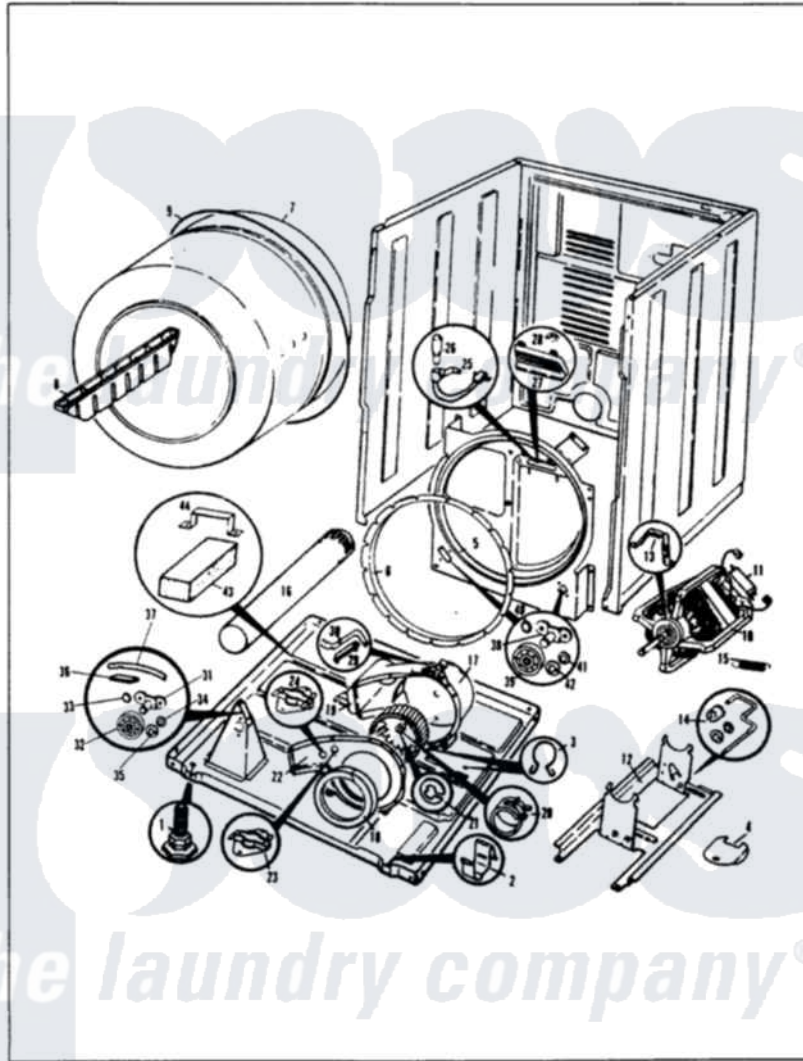

Norge DEJ264H 02 - CYLINDER & DRIVE (REV.A-C)

NORGE

DEJ26-4

CYLINDER & DRIVE

Issued 4/88

Norge [Residential Norge DEJ264H Dryer Parts](#) Parts Diagram 02 - CYLINDER & DRIVE (REV.A-C)

[Click on the part number to view part](#)

Item	Original Part Number	Replaced By	Status	Part Description
1	63-5519		Not Available	LEG, LEVELING
2	53-0120			Clip, Front Panel
3	25-7027	16515		Clip
4	53-0153		Not Available	SHIELD, WIRING
"	25-7741	W10116760		Screw
5	25-7733	681414		Screw, 10AB X 1/2
"	53-0131	LA-1054		Dryer Bulkhead Kit
6	53-0282	31001637		Seal Assembly, Cylinder Front
7	53-0178	53-1250		Cylinder
8	53-0117		Not Available	BAFFLE, GRAY
"	25-7759	3196164		Screw
9	53-0186	341241		Belt
10	53-1042			Motor Assembly 230V/60Hz
11	53-0332			Motor Switch
"	73-0467		Not Available	MOTOR SWITCH
12	53-0852		Not Available	MOTOR BRACKET