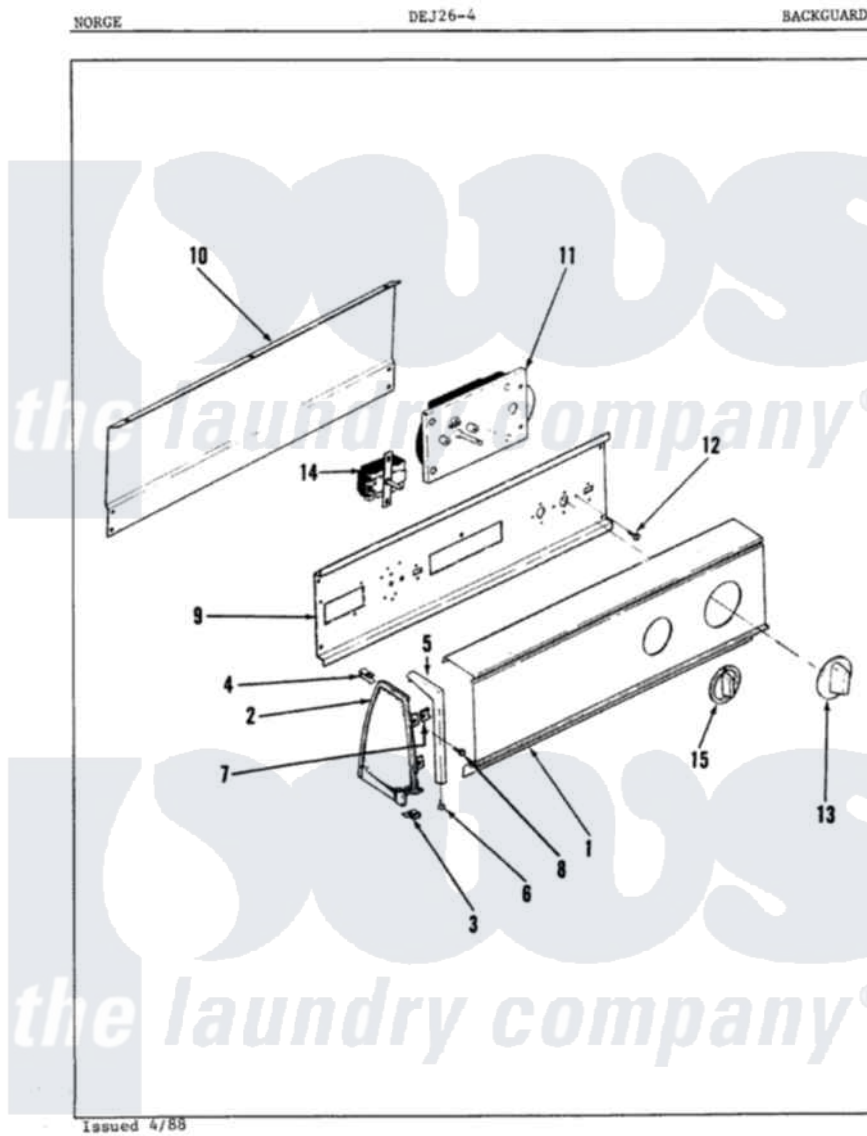

# Norge DEJ264W 01 - CONTROL PANEL (REV. A-C)

Norge Residential Norge DEJ264W Dryer Parts Parts Diagram 01 - CONTROL PANEL (REV. A-C)  
 Click on the part number to view part

Item	Original Part Number	Replaced By	Status	Part Description
1	53-0820		Not Available	CONTROL PANEL
2	25-7649	<a href="#">910187</a>		Screw
"	<a href="#">25-7702</a>			Speedclip, End Cap To Control Panel
"	<a href="#">53-0264</a>			RH Endcap
"	<a href="#">53-0265</a>			LH Endcap
3	<a href="#">25-7851</a>			Speedclip, End Cap To Top
"	25-7697	<a href="#">25-2219</a>		Screw
4	25-7435	<a href="#">33002917</a>		Screw, No.10-16
"	<a href="#">25-7852</a>			Speedclip, Rr Shld To End Cap
5	53-0277		Not Available	TRIM, END CAP (RT)
"	53-0278		Not Available	TRIM, END CAP (LT)
6	<a href="#">25-7760</a>			Screw
7	<a href="#">25-7702</a>			Speedclip, End Cap To Control Panel
8	25-3092	<a href="#">90767</a>		Screw, 8A X 3/8 HeX Washer Head Tapping

9	53-0365	<a href="#">53-1676</a>	Shield, Control
10	25-3092	<a href="#">90767</a>	Screw, 8A X 3/8 HeX Washer Head Tapping
"	53-0268	<a href="#">21001460</a>	Shield, Rear
"	<a href="#">25-3457</a>		Screw, Sems
11	53-0658	Not Available	TIMER(EXPORT)
"	<a href="#">53-0601</a>		Timer Motor
"	63-6743	<a href="#">31001484</a>	Resistor Assembly
12	25-0205	<a href="#">216412</a>	Screw, Bracket To Timer
13	53-0653	<a href="#">31001219</a>	Knob Ski
14	25-3092	<a href="#">90767</a>	Screw, 8A X 3/8 HeX Washer Head Tapping
"	53-0394	<a href="#">53-1264</a>	Rotary Switch
15	35-0168	Not Available	SELECTOR KNOB