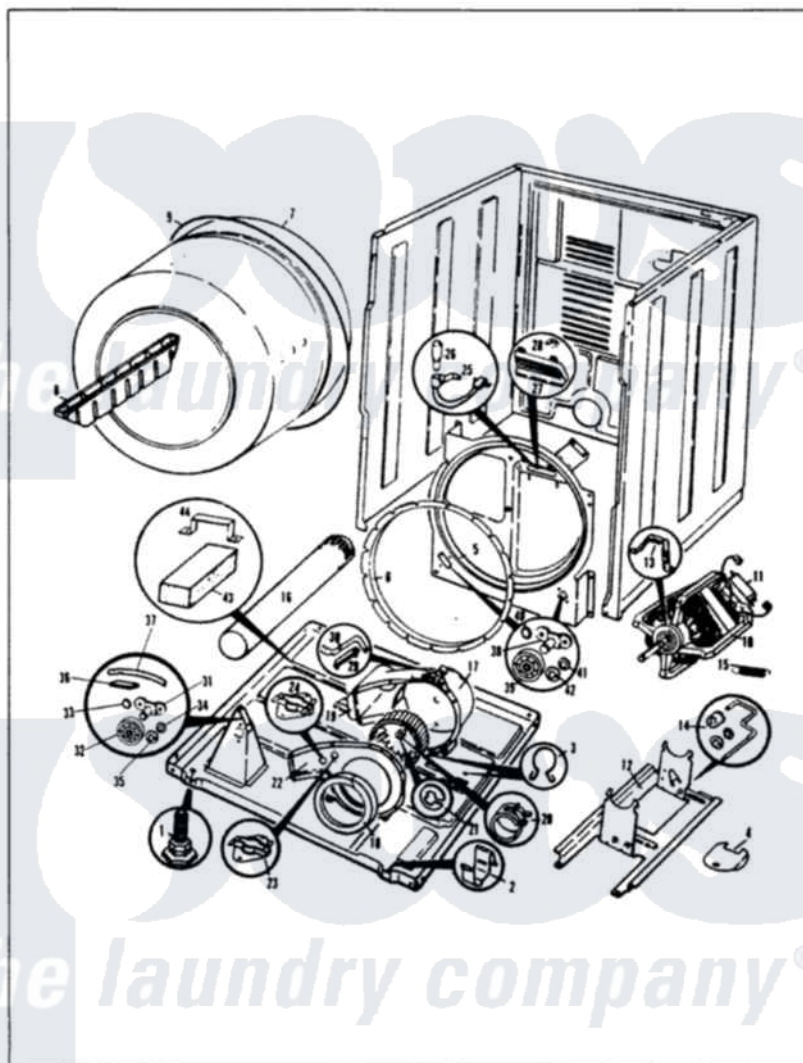

# Norge DEJ264W 02 - CYLINDER & DRIVE (REV.A-C)

NORGE

DEJ26-4

CYLINDER & DRIVE

Issued 4/88

Norge Residential Norge DEJ264W Dryer Parts Parts Diagram 02 - CYLINDER & DRIVE (REV.A-C)

[Click on the part number to view part](#)

Item	Original Part Number	Replaced By	Status	Part Description
1	63-5519		Not Available	LEG, LEVELING
2	<a href="#">53-0120</a>			Clip, Front Panel
3	25-7027	<a href="#">16515</a>		Clip
4	53-0153		Not Available	SHIELD, WIRING
"	25-7741	<a href="#">W10116760</a>		Screw
5	25-7733	<a href="#">681414</a>		Screw, 10AB X 1/2
"	53-0131	<a href="#">LA-1054</a>		Dryer Bulkhead Kit
6	53-0282	<a href="#">31001637</a>		Seal Assembly, Cylinder Front
7	53-0178	<a href="#">53-1250</a>		Cylinder
8	53-0117		Not Available	BAFFLE, GRAY
"	25-7759	<a href="#">3196164</a>		Screw
9	53-0186	<a href="#">341241</a>		Belt
10	<a href="#">53-1042</a>			Motor Assembly 230V/60Hz
11	<a href="#">53-0332</a>			Motor Switch
"	73-0467		Not Available	MOTOR SWITCH
12	53-0852		Not Available	MOTOR BRACKET