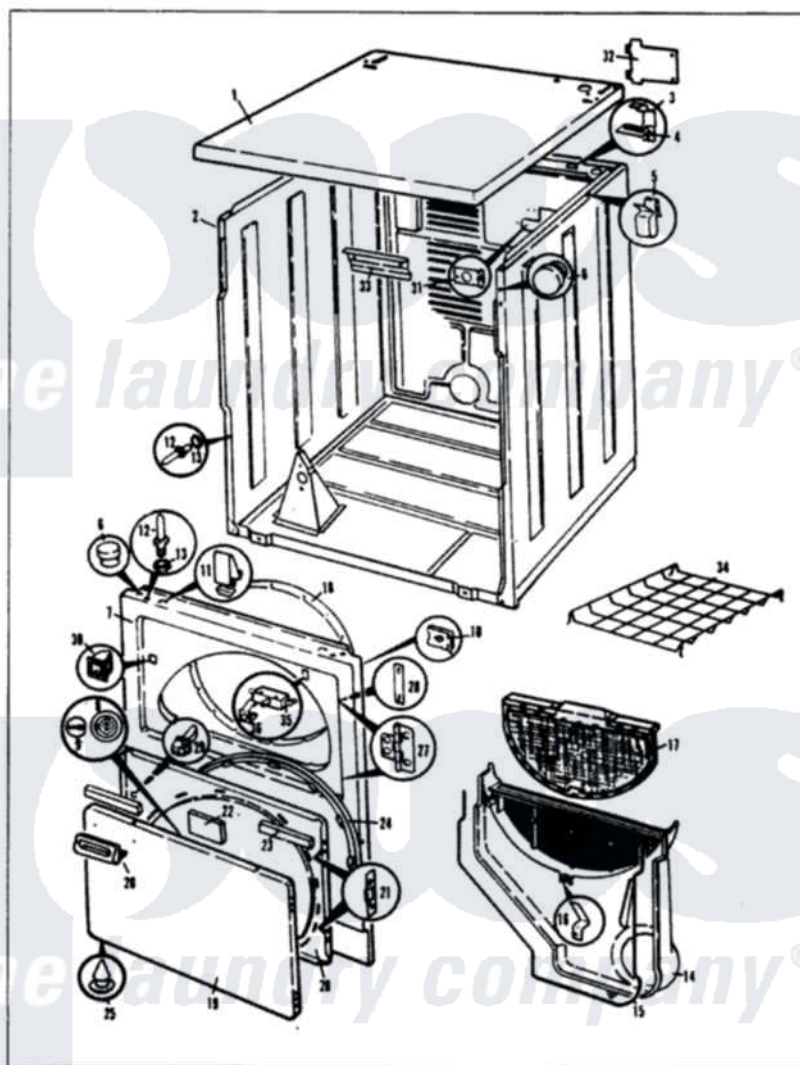

Norge DEJ264W 03 - EXTERIOR (REV. A-C)

NORGE

DEJ26-4

EXTERIOR

Norge [Residential Norge DEJ264W Dryer Parts](#) Parts Diagram 03 - EXTERIOR (REV. A-C)

[Click on the part number to view part](#)

Item	Original Part Number	Replaced By	Status	Part Description
1	53-0314		Not Available	CABINET TOP
2	53-0160	31001714		Cabinet And Base Assembly
3	63-5712			Hinge, Cabinet Top
4	25-3092	90767		Screw, 8A X 3/8 HeX Washer Head Tapping
"	33-0930			Pad, Top Hinge
5	25-3034			Clip, Wiring
6	33-2653			Bumper, Cabinet
7	53-0726	31001771		Panel, Front
8	W10124350		Not Available	NOT REQUIRED PART OR SEE NOTE
9	W10124350		Not Available	NOT REQUIRED PART OR SEE NOTE
10	25-7817		Not Available	CLIP, U-TYPE
"	25-7820	489478		Screw, 8 X 1/2
11	25-7220			Clip, Cabinet Top
12	63-6148	53-0643		Pin, Locator

13	53-0200		Sleeve, Locator Pin
"	25-0224	3400029	Nut, Adapter Plate
14	25-7810	415013-35	Screw
"	53-0917	12001324	Duct Kit, Collector
15	53-0203	12001324	Duct Kit, Collector
16	53-0123		Clip
17	53-0918		Filter, Lint
18	53-0282	31001637	Seal Assembly, Cylinder Front
19	53-0154		Panel, Outer Door
20	53-0104	LA-1024	Inner Door Kit
21	53-0119		Clip, Hinge
22	53-0251	53-1490	Door Pad
23	53-0252	53-1491	Door Pad
24	25-7770	3196169	Screw, Element
"	53-0112	31001529	Seal, Door
25	25-3534	25-7889	Plug Button
26	25-7810	415013-35	Screw
"	53-0928	53-0927	Handle, Door
27	25-7809		Screw, No.6-20 1/2 Flthd Torx
"	53-0122	53-1492	Hinge, Dryer Door
28	LA-1003		Door Catch Kit
"	53-0121	Not Available	TWIN NUT
29	73-0033	LA-1003	Door Catch Kit
30	53-0187	LA-1003	Door Catch Kit
31	25-7828	489483	Screw 10-32 X 1/2
"	53-0135	Not Available	SUPPORT, POWER CORD
32	25-7857	90767	Screw, 8A X 3/8 HeX Washer Head Tapping
"	53-0284		Cover, Terminal
33	53-0133		Shield, Heat
"	25-3457		Screw, Sems
34	LA-1005		Switch Kit
"	W10124350	Not Available	NOT REQUIRED PART OR SEE NOTE
35	53-0147	53-0148	Switch, Door
36	63-5990	31001319	Clip, Switch