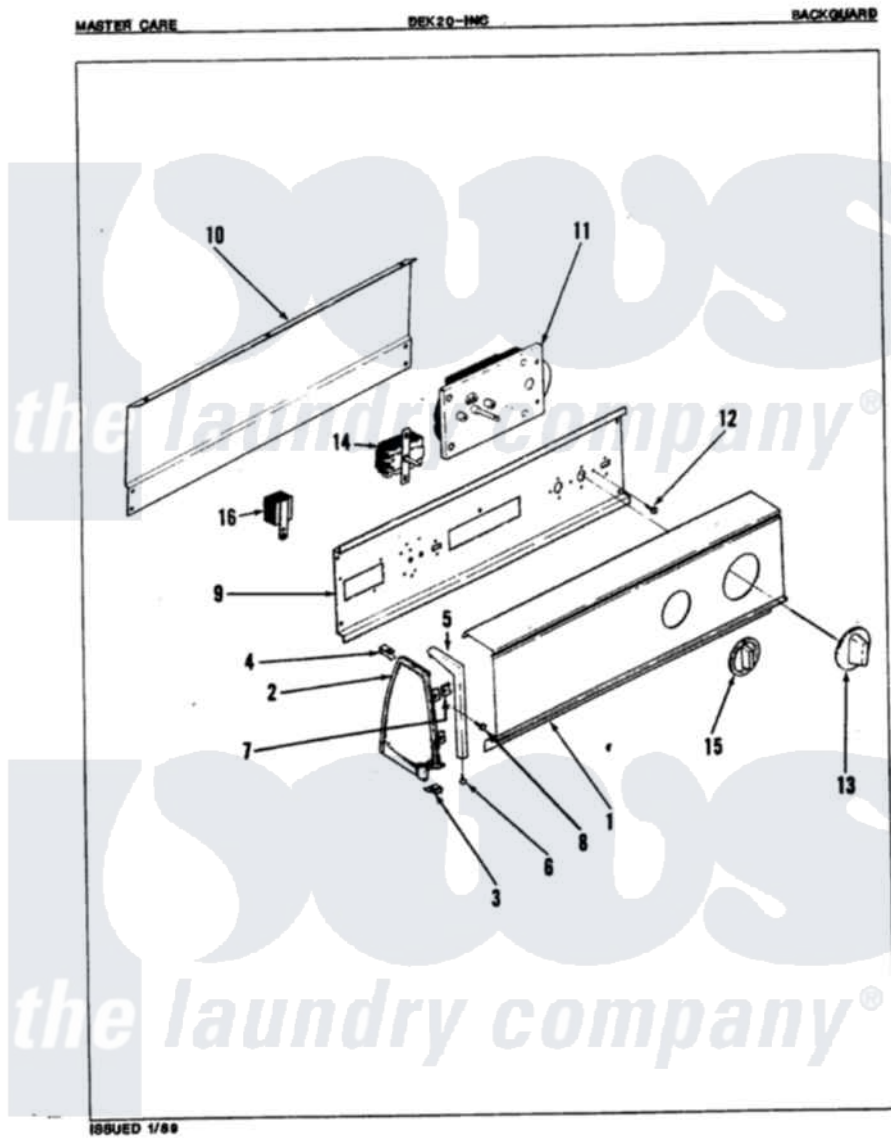

Norge DEK201AC 01 - CONTROL PANEL (ORIG. REV. A)

Norge Residential Norge DEK201AC Dryer Parts Parts Diagram 01 - CONTROL PANEL (ORIG. REV. A)
 Click on the part number to view part

Item	Original Part Number	Replaced By	Status	Part Description
1	53-0819		Not Available	CONTROL PANEL
2	53-0264			RH Endcap
"	25-7649	910187		Screw
"	25-7702			Speedclip, End Cap To Control Panel
"	53-0265			LH Endcap
3	25-7691		Not Available	SCREW, END CAP TO TOP
"	25-7851			Speedclip, End Cap To Top
4	25-7435	33002917		Screw, No.10-16
"	25-7852			Speedclip, Rr Shld To End Cap
5	53-0277		Not Available	TRIM, END CAP (RT)
"	53-0278		Not Available	TRIM, END CAP (LT)
6	25-7760			Screw
7	25-7702			Speedclip, End Cap To Control Panel
8	25-3092	90767		Screw, 8A X 3/8 HeX Washer Head Tapping

9	53-0365	53-1676	Shield, Control
10	53-0268	21001460	Shield, Rear
11	63-6743	31001484	Resistor Assembly
"	53-0635		Not Available TIMER MOTOR
"	53-1135		Not Available TIMER
12	25-0205	216412	Screw, Bracket To Timer
13	53-0651		Not Available TIMER KNOB
14	53-0456		Switch, Selector
"	25-3092	90767	Screw, 8A X 3/8 HeX Washer Head Tapping
15	35-0167	21001283	Knob, Selector---Piq