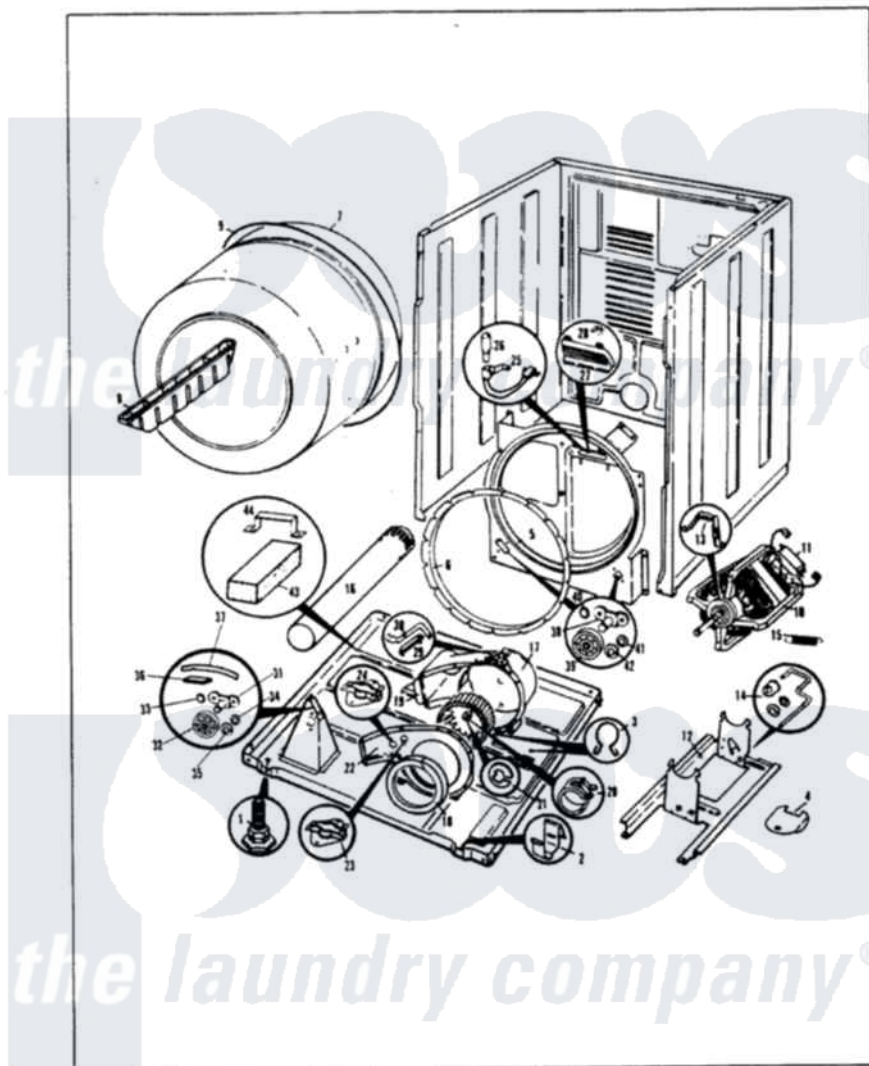

Norge DEK201AC 02 - CYLINDER & DRIVE (ORIG.-REV. A)

MASTER CARE DEK20-1MC CYLINDER & DRIVE

ISSUED 1/89

Norge Residential Norge DEK201AC Dryer Parts Parts Diagram 02 - CYLINDER & DRIVE (ORIG.-REV. A)
 Click on the part number to view part

Item	Original Part Number	Replaced By	Status	Part Description
1	63-5519		Not Available	LEG, LEVELING
2	53-0120			Clip, Front Panel
3	25-7027	16515		Clip
4	25-7741	W10116760		Screw
"	53-0153		Not Available	SHIELD, WIRING
5	25-7733	681414		Screw, 10AB X 1/2
"	53-0131	LA-1054		Dryer Bulkhead Kit
6	53-0282	31001637		Seal Assembly, Cylinder Front
7	53-0178	53-1250		Cylinder
8	25-7759	3196164		Screw
"	53-0117		Not Available	BAFFLE, GRAY
9	53-1080	341241		Belt
"	LA-1004			Motor Mtg. Kit
10	53-1041	LA-1004		Motor Mtg. Kit
11	73-0467		Not Available	MOTOR SWITCH
"	53-0332			Motor Switch