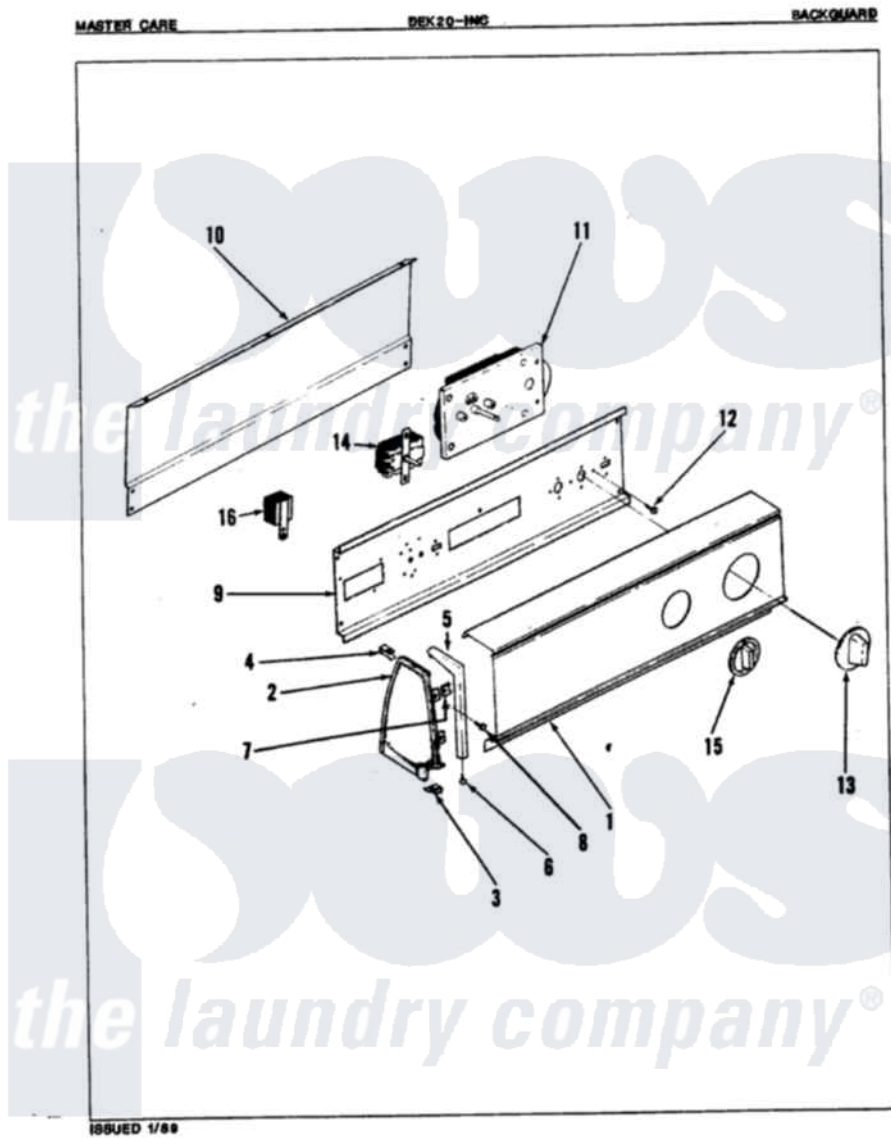

# Norge DEK201WC 01 - CONTROL PANEL (ORIG. REV. A)

Norge Residential Norge DEK201WC Dryer Parts Parts Diagram 01 - CONTROL PANEL (ORIG. REV. A)  
 Click on the part number to view part

Item	Original Part Number	Replaced By	Status	Part Description
1	53-0819		Not Available	CONTROL PANEL
2	<a href="#">53-0264</a>			RH Endcap
"	25-7649	<a href="#">910187</a>		Screw
"	<a href="#">25-7702</a>			Speedclip, End Cap To Control Panel
"	<a href="#">53-0265</a>			LH Endcap
3	25-7691		Not Available	SCREW, END CAP TO TOP
"	<a href="#">25-7851</a>			Speedclip, End Cap To Top
4	25-7435	<a href="#">33002917</a>		Screw, No.10-16
"	<a href="#">25-7852</a>			Speedclip, Rr Shld To End Cap
5	53-0277		Not Available	TRIM, END CAP (RT)
"	53-0278		Not Available	TRIM, END CAP (LT)
6	<a href="#">25-7760</a>			Screw
7	<a href="#">25-7702</a>			Speedclip, End Cap To Control Panel
8	25-3092	<a href="#">90767</a>		Screw, 8A X 3/8 HeX Washer Head Tapping

9	53-0365	<a href="#">53-1676</a>	Shield, Control
10	53-0268	<a href="#">21001460</a>	Shield, Rear
11	63-6743	<a href="#">31001484</a>	Resistor Assembly
"	53-0635		Not Available TIMER MOTOR
"	53-1135		Not Available TIMER
12	25-0205	<a href="#">216412</a>	Screw, Bracket To Timer
13	53-0651		Not Available TIMER KNOB
14	<a href="#">53-0456</a>		Switch, Selector
"	25-3092	<a href="#">90767</a>	Screw, 8A X 3/8 HeX Washer Head Tapping
15	35-0167	<a href="#">21001283</a>	Knob, Selector---Piq