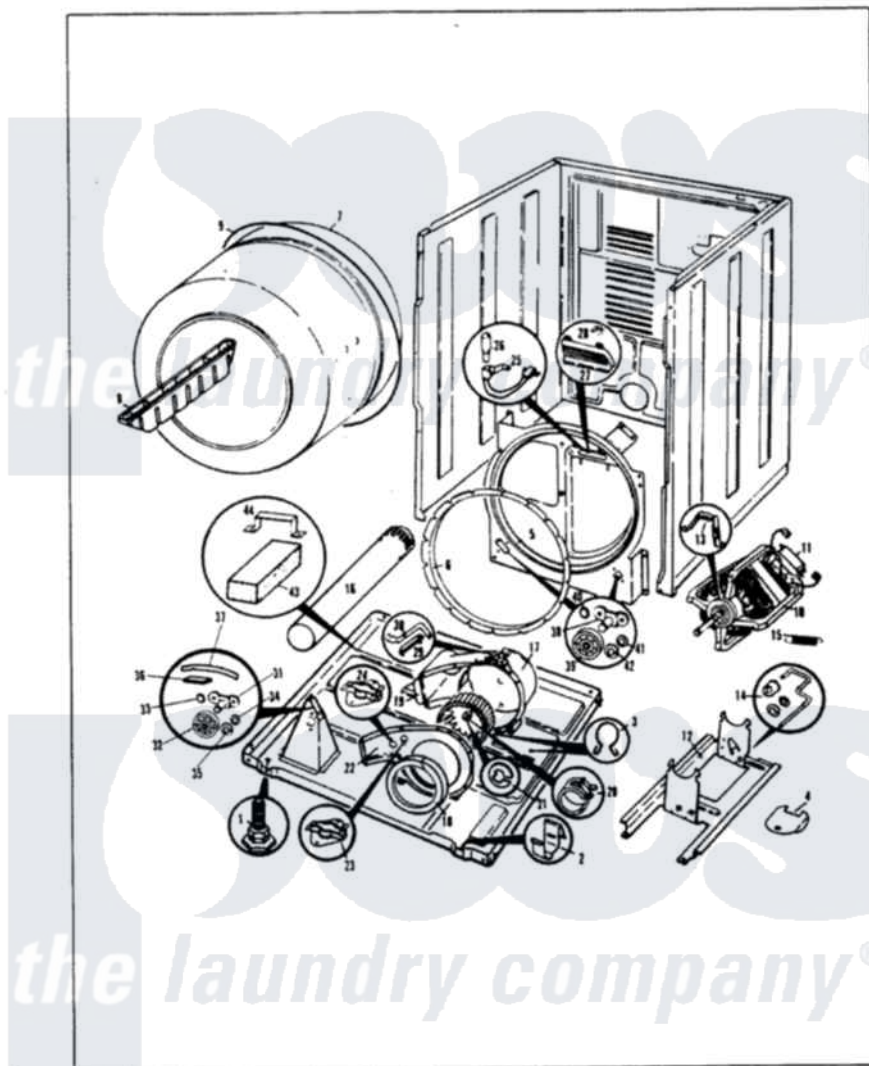

# Norge DEK201WC 02 - CYLINDER & DRIVE (ORIG.-REV. A)

MASTER CARE DEK20-1MC CYLINDER & DRIVE

ISSUED 1/89

Norge Residential Norge DEK201WC Dryer Parts Parts Diagram 02 - CYLINDER & DRIVE (ORIG.-REV. A)  
 Click on the part number to view part

Item	Original Part Number	Replaced By	Status	Part Description
1	63-5519		Not Available	LEG, LEVELING
2	<a href="#">53-0120</a>			Clip, Front Panel
3	25-7027	<a href="#">16515</a>		Clip
4	25-7741	<a href="#">W10116760</a>		Screw
"	53-0153		Not Available	SHIELD, WIRING
5	25-7733	<a href="#">681414</a>		Screw, 10AB X 1/2
"	53-0131	<a href="#">LA-1054</a>		Dryer Bulkhead Kit
6	53-0282	<a href="#">31001637</a>		Seal Assembly, Cylinder Front
7	53-0178	<a href="#">53-1250</a>		Cylinder
8	25-7759	<a href="#">3196164</a>		Screw
"	53-0117		Not Available	BAFFLE, GRAY
9	53-1080	<a href="#">341241</a>		Belt
"	<a href="#">LA-1004</a>			Motor Mtg. Kit
10	53-1041	<a href="#">LA-1004</a>		Motor Mtg. Kit
11	73-0467		Not Available	MOTOR SWITCH
"	<a href="#">53-0332</a>			Motor Switch