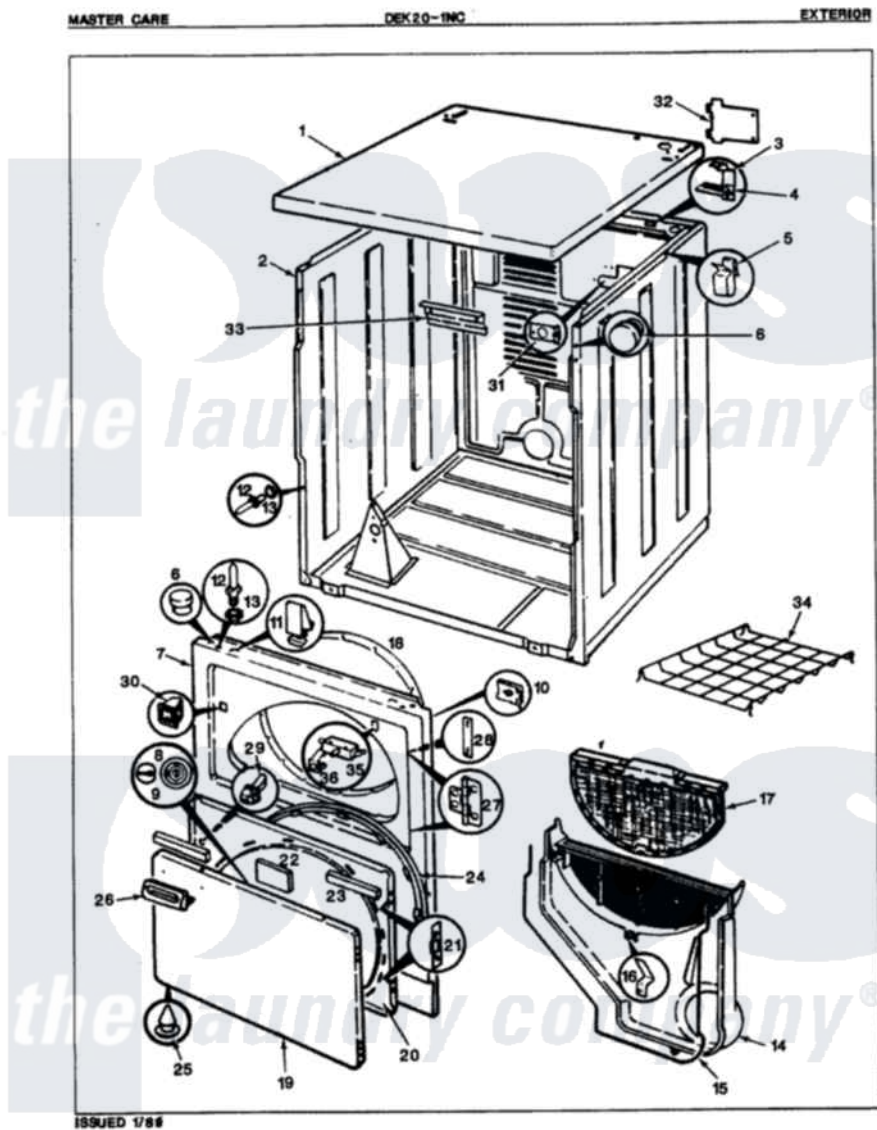

Norge DEK201WC 03 - EXTERIOR (ORIG. REV. A)

Norge Residential Norge DEK201WC Dryer Parts Parts Diagram 03 - EXTERIOR (ORIG. REV. A)
 Click on the part number to view part

Item	Original Part Number	Replaced By	Status	Part Description
1	53-0314		Not Available	CABINET TOP
2	53-0160	31001714		Cabinet And Base Assembly
3	63-5712			Hinge, Cabinet Top
4	25-3092	90767		Screw, 8A X 3/8 HeX Washer Head Tapping
"	33-0930			Pad, Top Hinge
5	25-3034			Clip, Wiring
6	33-2653			Bumper, Cabinet
7	53-0726	31001771		Panel, Front
8	W10124350		Not Available	NOT REQUIRED PART OR SEE NOTE
9	W10124350		Not Available	NOT REQUIRED PART OR SEE NOTE
10	25-7820	489478		Screw, 8 X 1/2
"	25-7817		Not Available	CLIP, U-TYPE
11	25-7220			Clip, Cabinet Top
12	63-6148	53-0643		Pin, Locator

13	53-0200		Sleeve, Locator Pin
"	25-0224	3400029	Nut, Adapter Plate
14	25-7810	415013-35	Screw
"	53-0917	12001324	Duct Kit, Collector
15	53-0204		Seal
16	53-0123		Clip
17	53-0918		Filter, Lint
18	53-0282	31001637	Seal Assembly, Cylinder Front
19	53-0154		Panel, Outer Door
20	53-0104	LA-1024	Inner Door Kit
21	53-0119		Clip, Hinge
22	53-0251	53-1490	Door Pad
23	53-0252	53-1491	Door Pad
24	25-7770	3196169	Screw, Element
"	53-0112	31001529	Seal, Door
25	25-3534	25-7889	Plug Button
26	25-7810	415013-35	Screw
"	53-0928	53-0927	Handle, Door
27	53-0122	53-1492	Hinge, Dryer Door
28	LA-1003		Door Catch Kit
"	25-7809		Screw, No.6-20 1/2 Flthd Torx
"	53-0121	Not Available	TWIN NUT
29	73-0033	LA-1003	Door Catch Kit
30	53-0187	LA-1003	Door Catch Kit
31	53-0135	Not Available	SUPPORT, POWER CORD
"	25-7828	489483	Screw 10-32 X 1/2
32	25-7857	90767	Screw, 8A X 3/8 HeX Washer Head Tapping
"	53-0284		Cover, Terminal
33	25-3457		Screw, Sems
"	53-0133		Shield, Heat
34	W10124350	Not Available	NOT REQUIRED PART OR SEE NOTE
"	LA-1005		Switch Kit
35	53-0147	53-0148	Switch, Door
36	63-5990	31001319	Clip, Switch