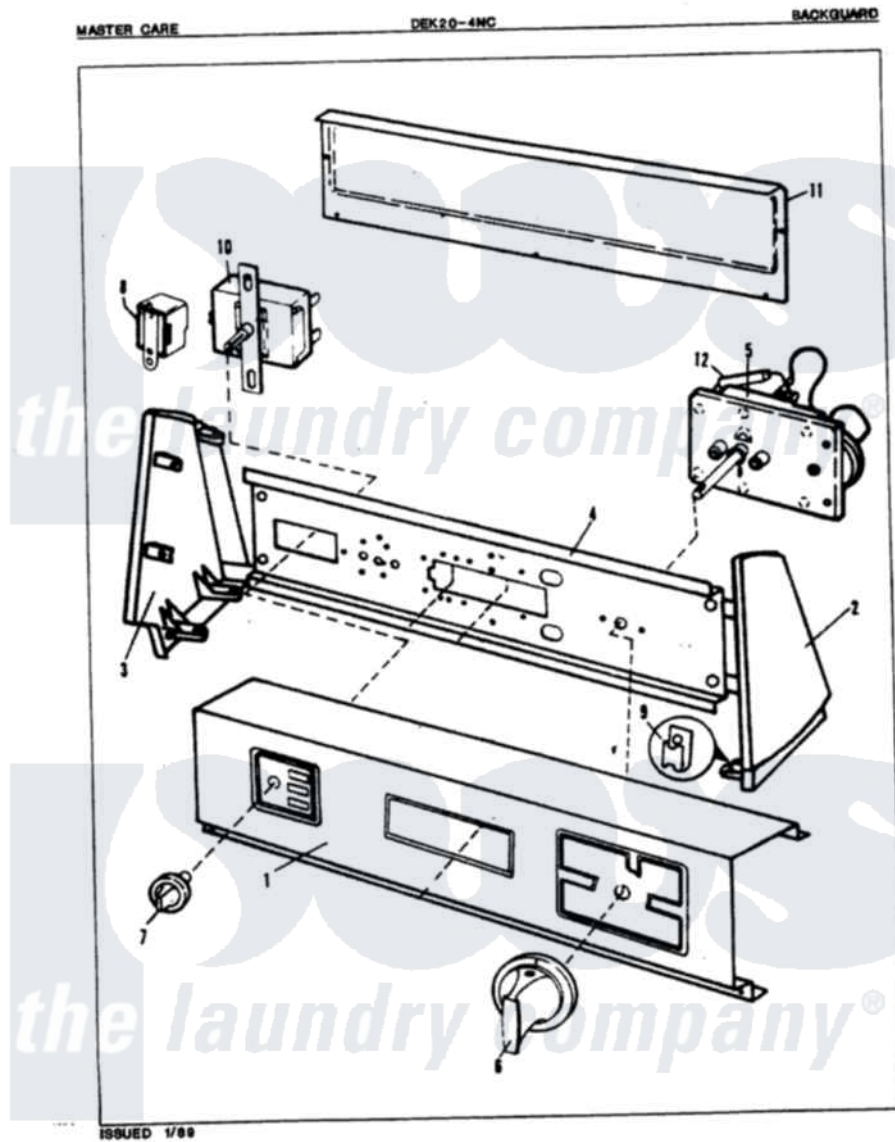

Norge DEK204AC 01 - CONTROL PANEL (ORIG. REV. A)

Norge Residential Norge DEK204AC Dryer Parts Parts Diagram 01 - CONTROL PANEL (ORIG. REV. A)
 Click on the part number to view part

Item	Original Part Number	Replaced By	Status	Part Description
1	25-7649	910187		Screw
"	25-7702			Speedclip, End Cap To Control Panel
"	53-0820		Not Available	CONTROL PANEL
2	53-0265			LH Endcap
3	25-7760			Screw
"	53-0264			RH Endcap
"	53-0277		Not Available	TRIM, END CAP (RT)
"	53-0278		Not Available	TRIM, END CAP (LT)
4	25-3092	90767		Screw, 8A X 3/8 HeX Washer Head Tapping
"	25-7702			Speedclip, End Cap To Control Panel
"	53-0365	53-1676		Shield, Control
5	25-0088	489483		Screw 10-32 X 1/2
"	53-0883		Not Available	TIMER
"	63-6752		Not Available	TIMER MOTOR

6	25-6044		Set Screw
"	53-0653	31001219	Knob Ski
7	35-0168		Not Available
			SELECTOR KNOB
8	25-3092	90767	Screw, 8A X 3/8 HeX Washer Head Tapping
"	63-6731	53-1639	Buzzer Assembly
9	25-7702		Speedclip, End Cap To Control Panel
10	53-0394	53-1264	Rotary Switch
"	25-3092	90767	Screw, 8A X 3/8 HeX Washer Head Tapping
11	34-9487		Not Available
			PLATE, REINFORCEMENT
"	25-3092	90767	Screw, 8A X 3/8 HeX Washer Head Tapping
"	25-7435	33002917	Screw, No.10-16
"	25-7697	25-2219	Screw
"	25-7852		Speedclip, Rr Shld To End Cap
"	53-0268	21001460	Shield, Rear
"	25-7851		Speedclip, End Cap To Top
12	63-6743	31001484	Resistor Assembly